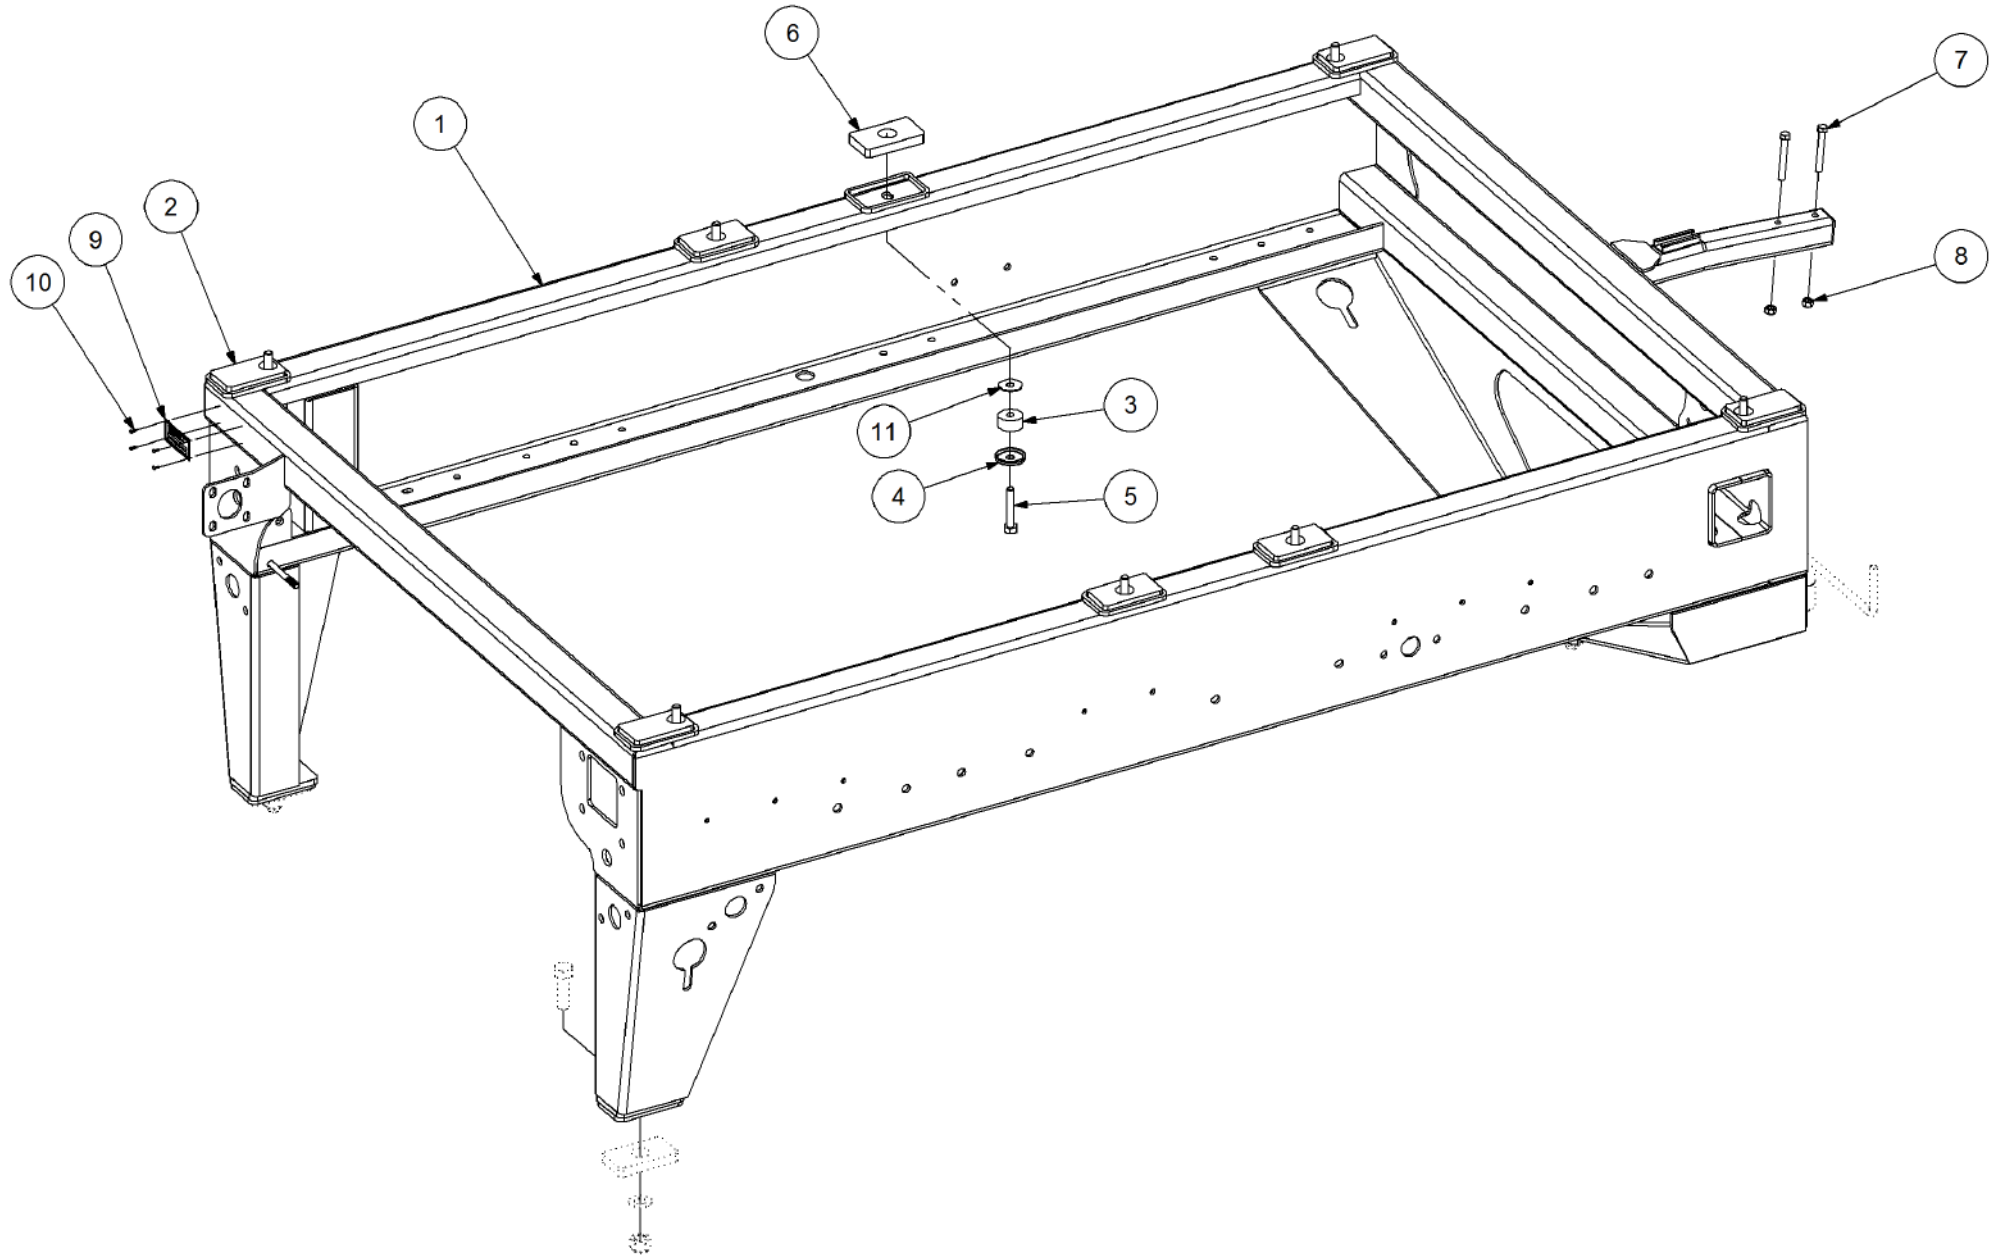

P/N 211302022

Chassis Kit - PM 3 Bin

Key	Part Number	Description	Qty
1	211302001	Chassis - PM 2 Bin	1
2	219001002	Bin Pad - End Hole	4
3	197401320	Bin Rubber - 13 ID x 40 OD x 20	8
4	219000001	Cupped Washer	8
5	000130705	Bolt Hex Hd 1/2" UNC x 2-3/4"	8
6	219001001	Bin Pad - Centre Hole	4
7	000100755	Bolt Hex Hd 3/8" UNC x 3"	2
8	030130101	Nut 3/8" UNC Nyloc	2
9	196008038	Serial Number Plate	1
10	059610000	Drive Screw 6g x 3/8"	4
11	035101238	Flat Washer 1/2" ID	8

Key	Part Number	Description	Qty