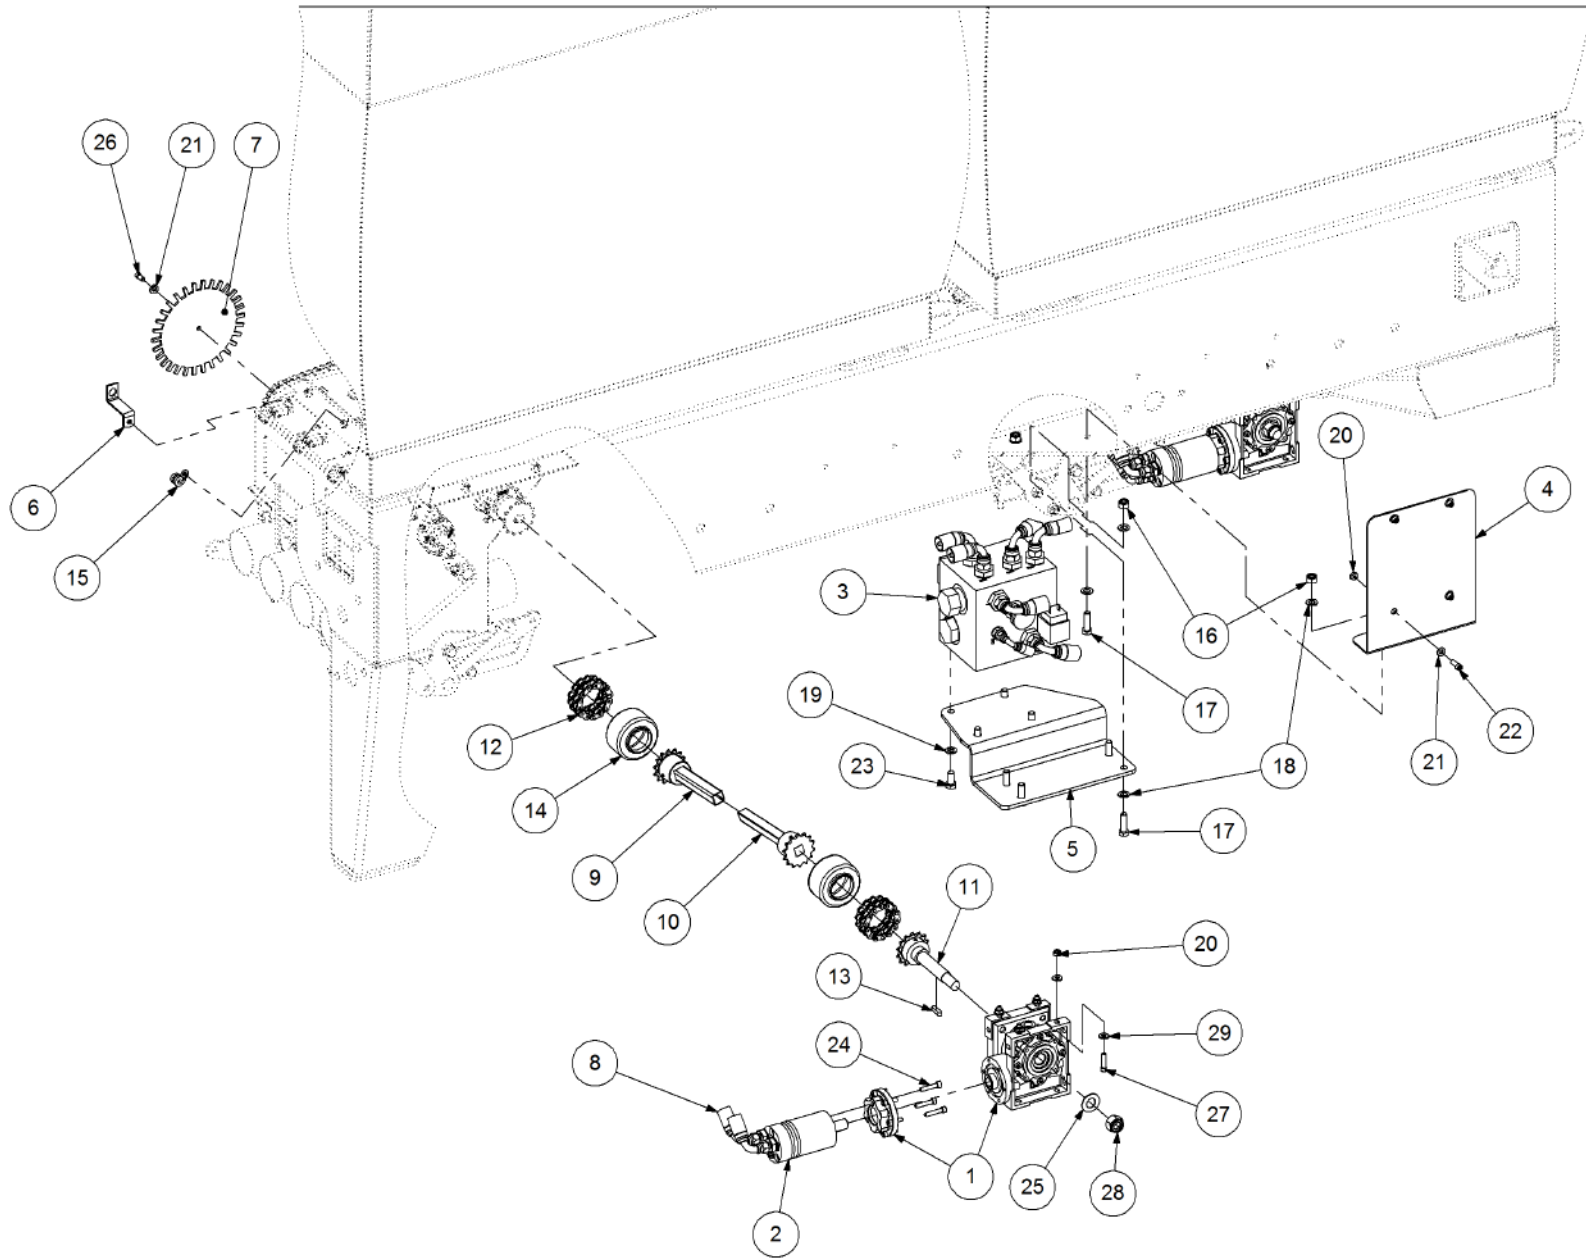

P/N 290302004 Drive Kit - Hydraulic

Key	Part Number	Description	Qty
1	130040101	Gearbox - Ratio 10:1	2
2	259151082	Hydraulic Motor	2
3	158689091	Flow Control w/- Filter	1
4	214602044	Chassis Mount - KEE Control Unit	1
5	217302047	Mount Plate - Hydraulic	1
6	208400144	Sensor Bracket	2
7	208000001	Sensor Disc - 30T	2
8	150000109	Hydraulic Hose & Fittings Kit	1
9	290000009	Drive Tube w/- Sprocket - 150 Lg	2
10	290000007	Drive Shaft w/- Sprocket - 170 Lg	2
11	290000018	Drive Shaft w/- Sprocket - 135 Lg	2
12	125412120	Chain 1/2" BS Duplex 13L	4
13	184006006	Key 6 x 6 x 25 Lg	2
14	131000004	Chain Boot	4
15	115001350	Cable Clamp 10mm	2
16	030130101	Nut 3/8" UNC Nyloc	6
17	000100325	Bolt Hex Hd 3/8" UNC x 1-1/4"	6
18	035110191	Flat Washer 3/8" ID	12
19	086110000	Spring Washer 10 ID	4
20	030130061	Nut 1/4" UNC Nyloc	12
21	035106151	Flat Washer 1/4" ID	6
22	010106019	Cap Screw 1/4" UNC x 3/4"	4
23	050100208	Bolt Hex Hd M10 x 20	4
24	060106030	Cap Screw M6 x 30	6
25	035116351	Flat Washer 5/8" ID	2
26	010106012	Cap Screw 1/4" UNC x 1/2"	2
27	010106025	Cap Screw 1/4" UNC x 1"	8
28	030130161	Nut 5/8" UNC Nyloc	2
29	035106161	Flat Washer 1/4" ID	16

Key	Part Number	Description	Qty