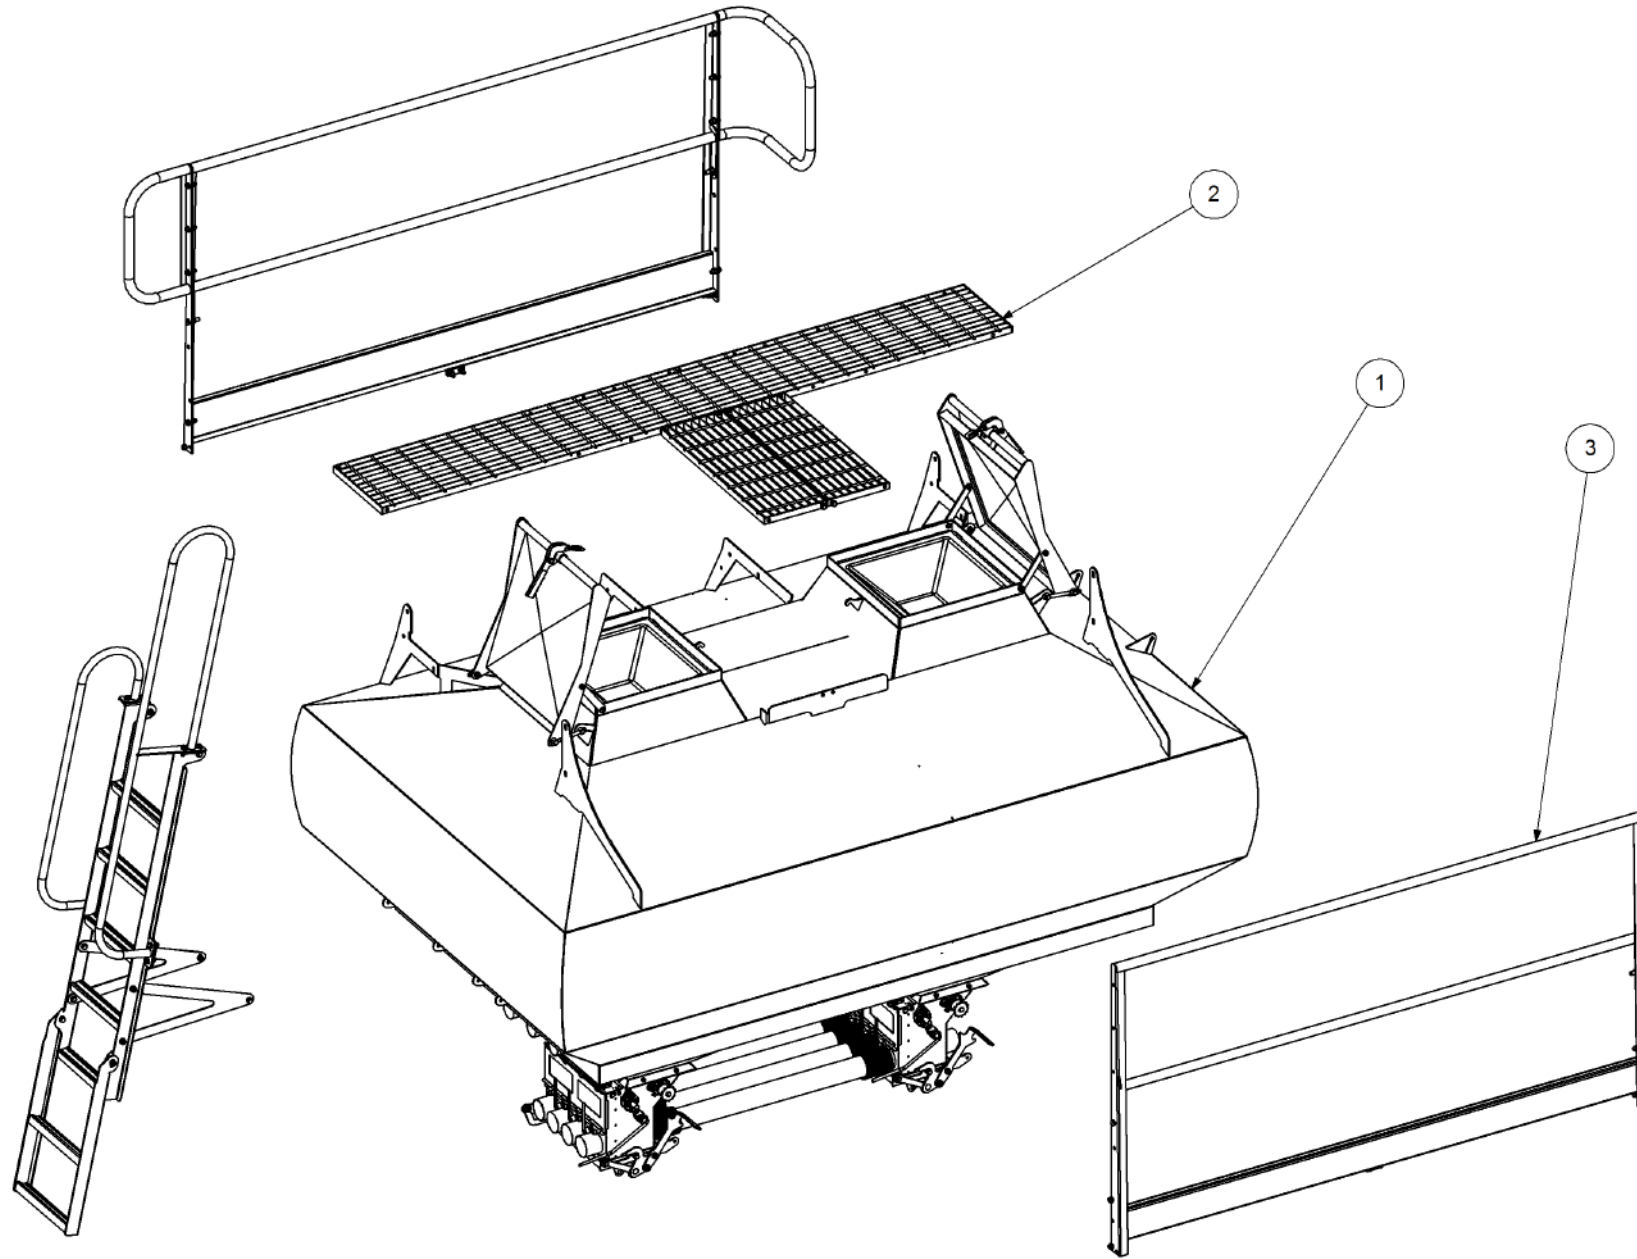

P/N 200452000

Bin Assembly - 4500 2 Bin

Key	Part Number	Description	Qty
1	200452250	Bin Sub Assembly - 4500 2 Bin	1
2	200452215	Walkway Kit - 4500 2 Bin	1
3	200452210	Handrail Kit - 4500 3 Bin	1

Key	Part Number	Description	Qty