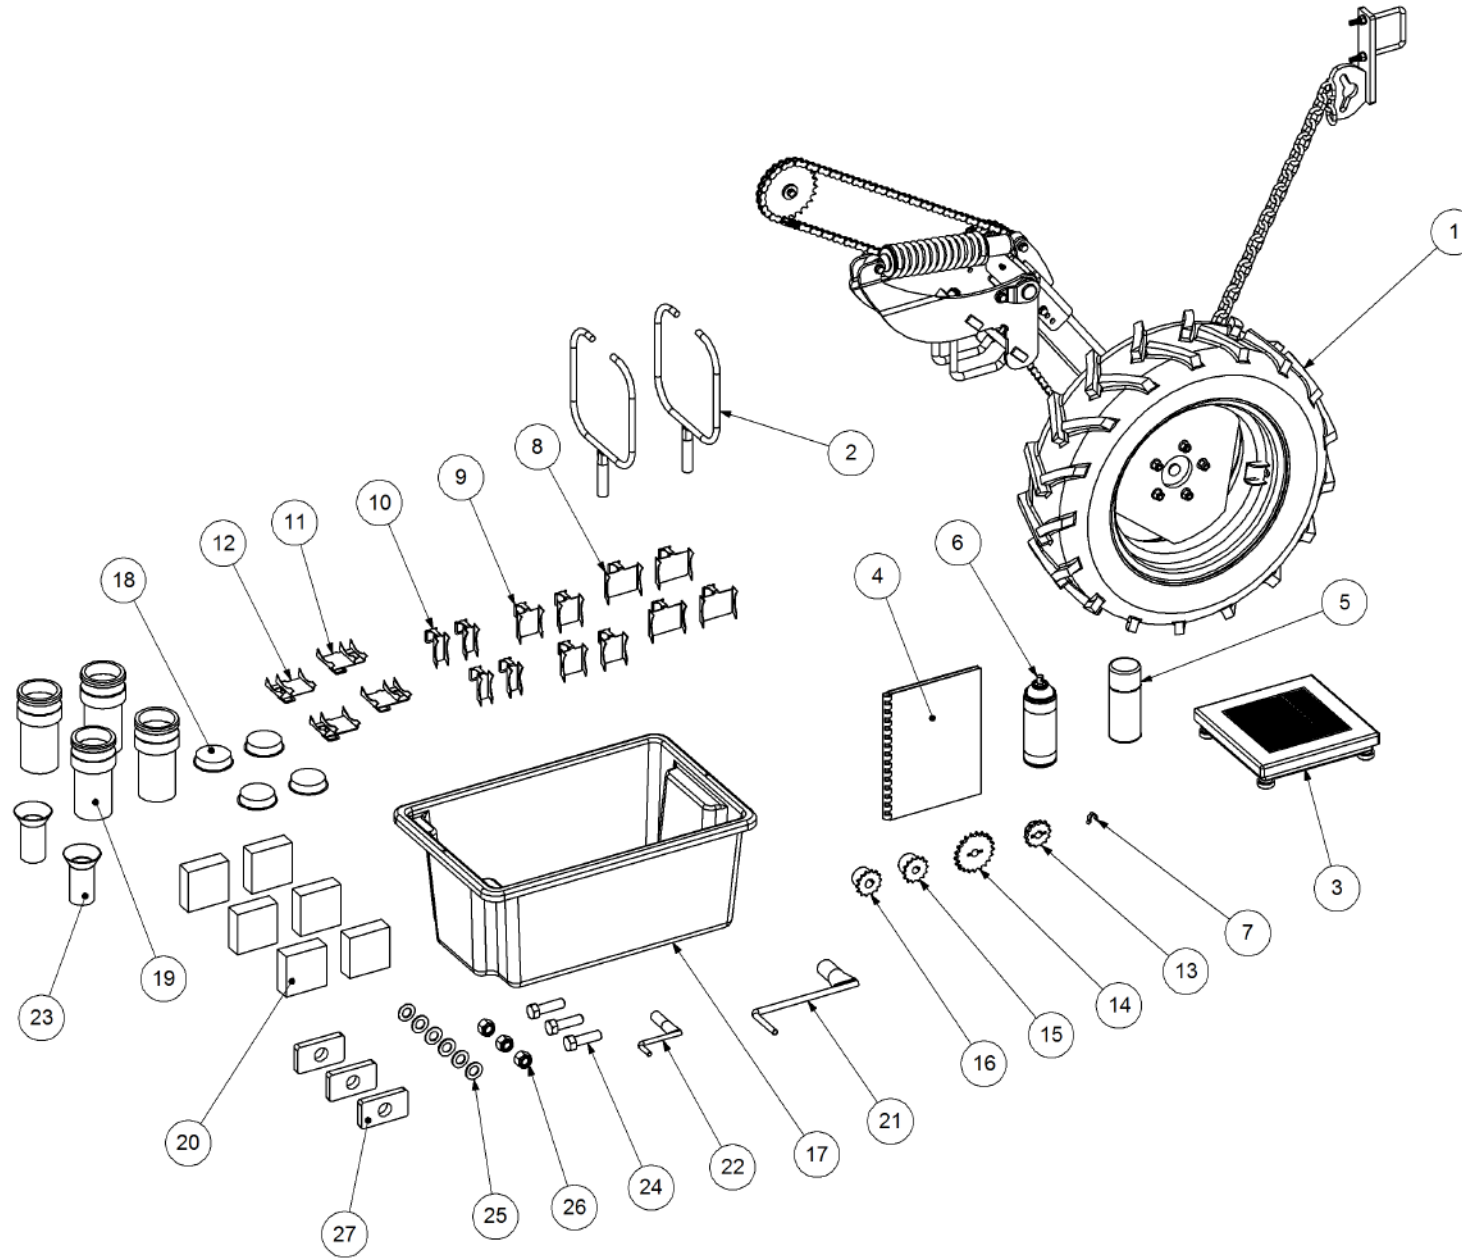

P/N 291400003

Dispatch Kit - Drop Wheel Drive

Key	Part Number	Description	Qty
1	246300000	Drop Wheel Drive - 4" x 4" RHS	1
2	235600001	Hose Holder 4 Way	2
3	116503080	Electric Scales	1
4	198691208	Operator's Manual	1
5	199005011	Spray Can - Green	1
6	OZ300C	Ozspray Industry Grade 300gm Aerosol	1
7	193003765	Retainer Clip - Sprocket	1
8	208400034	Metering Unit Blank-Off 100%	4
9	208400033	Metering Unit Blank-Off 66%	4
10	208400032	Metering Unit Blank-Off 33%	4
11	208600058	Metering Unit Blank Off (Canola) LH	2
12	208600060	Metering Unit Blank Off (Canola) RH	2
13	126131405	Sprocket (Plastic) 1/2" BS x 14T - 5/8" ID	1
14	126132106	Sprocket (Plastic) 1/2" BS x 21T - 5/8" ID	1
15	290000032	Sprocket (Plastic) 1/2" BS x 14T - 5/8" ID	1
16	290000031	Sprocket (Plastic) 1/2" BS x 14T - 3/4" ID	1
17	197809006	Weighing Container	1
18	197000765	Blank Off Cap 3"	4
19	280000276	Camlock 3" Male With Tail	4
20	197959535	Blank Off Sponge	6
21	208400045	Crank Handle - Short	1
22	208400095	Crank Handle	1
23	208076050	Air Restrictor	2
24	000190638	Bolt Hex Hd 3/4" UNC x 2-1/2"	3
25	035119380	Flat Washer 3/4" ID	6
26	030130191	Nut 3/4" UNC Nyloc	3
27	219001001	Bin Pad - Centre Hole	3

Key	Part Number	Description	Qty