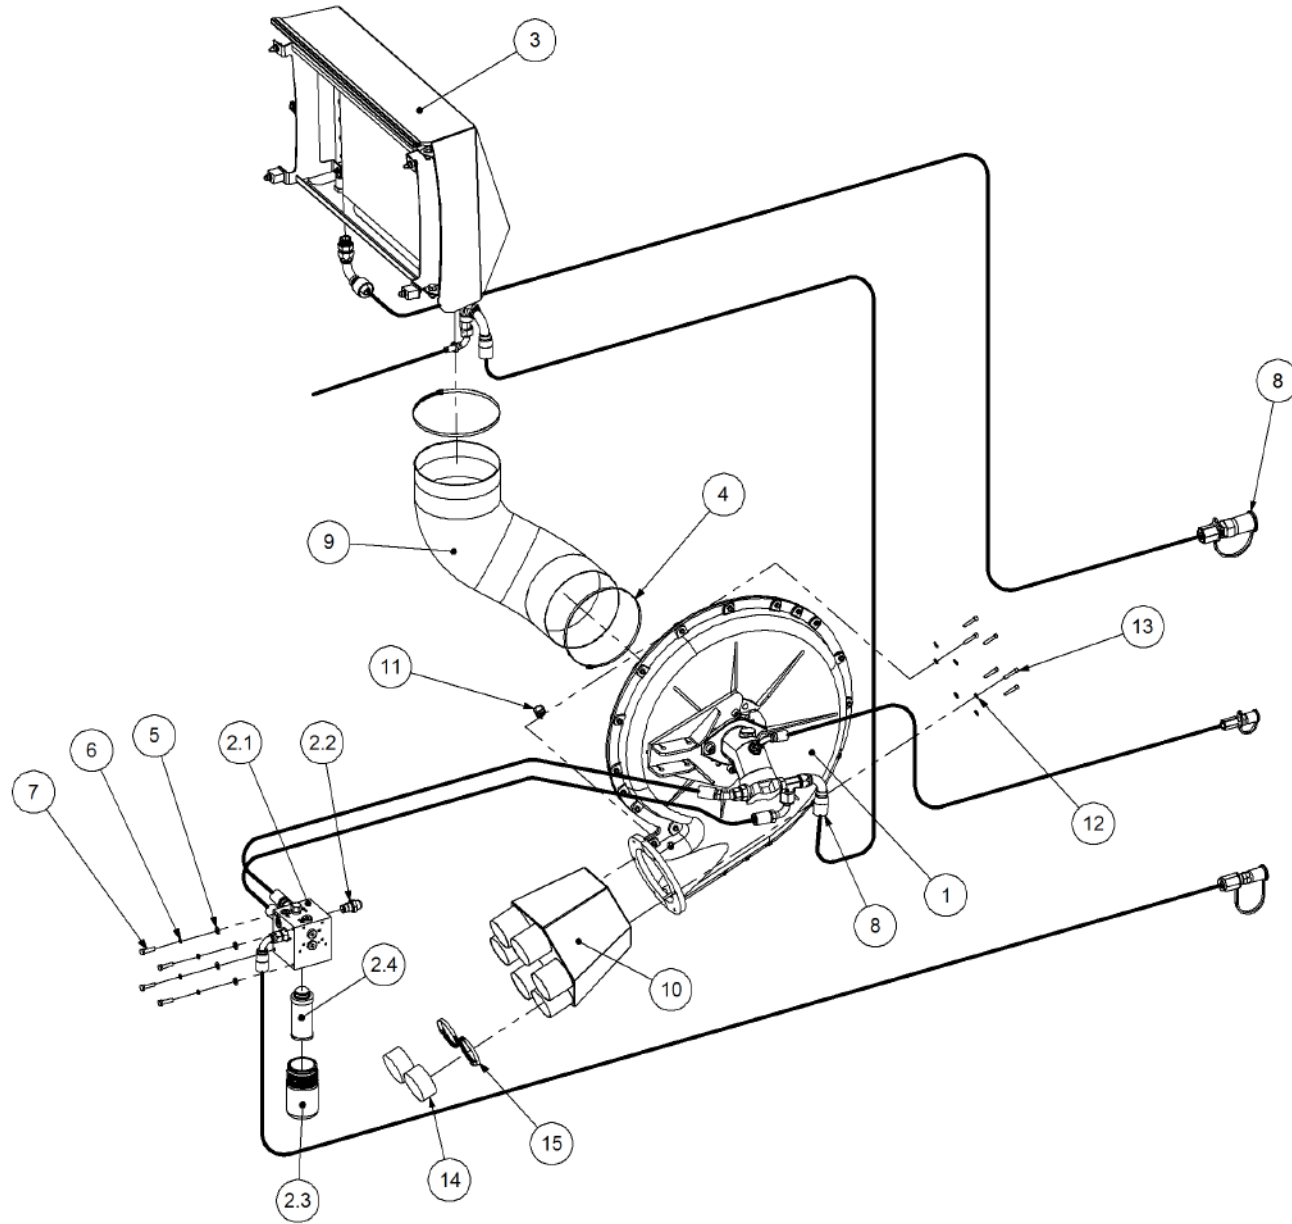

P/N 250000004 Blower Kit - Rexroth

P/N 250000004 Blower Kit - Rexroth

Key	Part Number	Description	Qty
1	251902000	Blower - Rexroth	1
2	254000002	Anti Cavity Manifold	1
2.1	161000003	Anti Cavity Manifold	1
2.2	161000005	HI-VT Indicator	1
2.3	254000001	Filter Bowl	1
2.4	159424400	Filter Element	1
3	205450010	Cooler Assy	1
4	101178229	Hose Clamp - 178 - 229	2
5	085108000	Flat Washer 8 ID	4
6	086108000	Spring Washer 8 ID	4
7	050080258	Bolt Hex Hd M8 x 25	4
8	150000097	Hydraulic Hose & Fittings Kit	1
9	205001000	Hose - 8" Nyladuct	1
10	259602000	Blower Outlet - 6 Outlet	1
11	115001351	Cable Clamp 18mm	1
12	035106151	Flat Washer 1/4" ID	6
13	010106032	Cap Screw 1/4" UNC x 1-1/4"	6
14	197000762	Blank Off Cap 3" Black	2
15	101070090	Hose Clamp - Tridon 70 - 90	2

Key	Part Number	Description	Qty