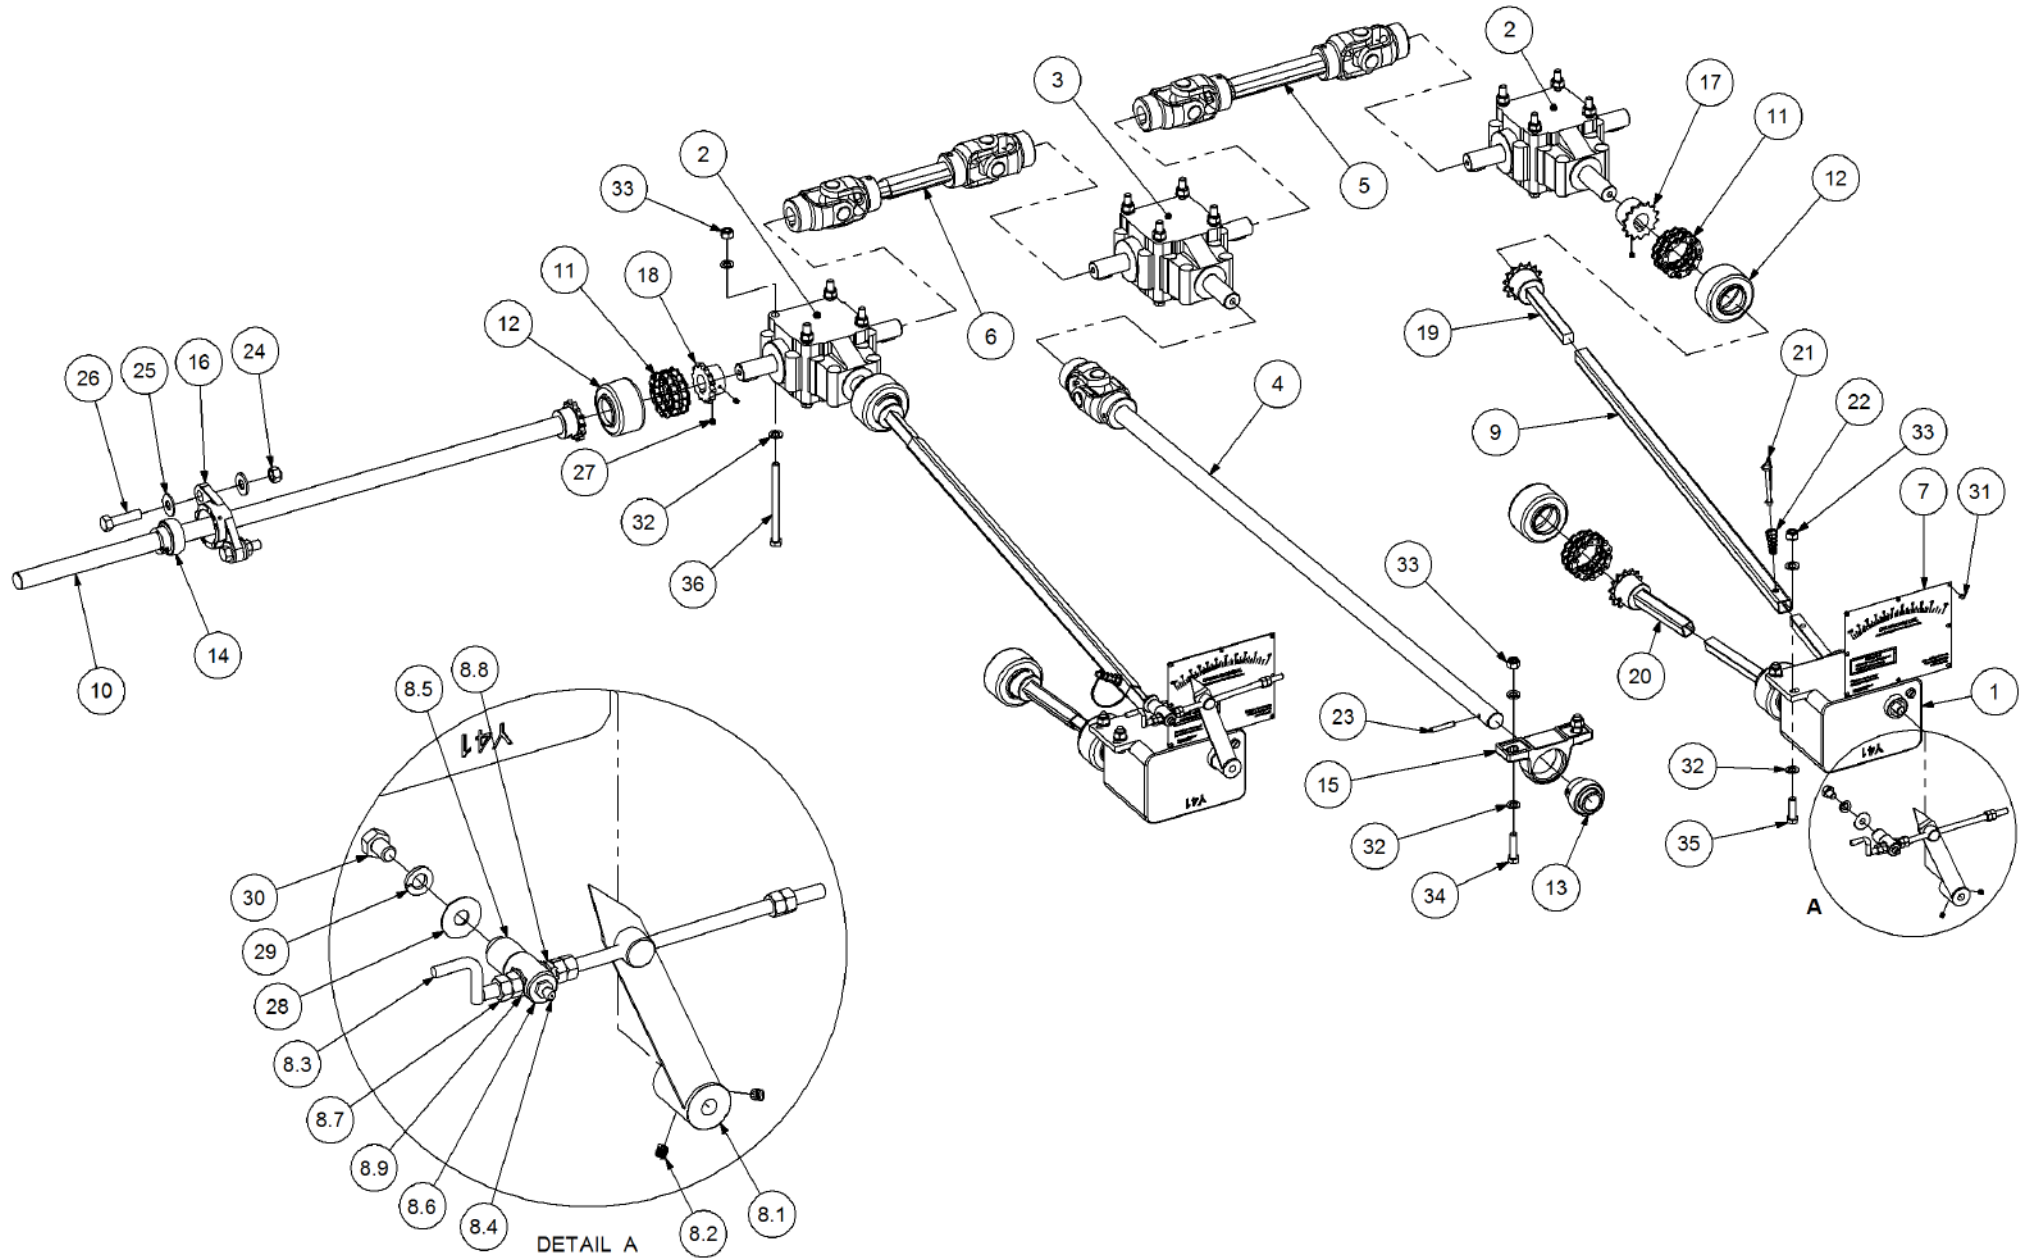

P/N 290302001 Drive Kit - Wheel on Wheel

P/N 290302001 Drive Kit - Wheel on Wheel

Key	Part Number	Description	Qty	Key	Part Number	Description	Qty
1	290000040	Zero Max Y41 w/- Sprockets & Shafts	2	22	124112032	Spring - Compression	2
2	130010111	Gearbox - Ratio 3.25:1	2	23	090106038	Roll Pin 1/4" x 1-1/2"	1
2.1	130025477	Seal 25 ID - Gearbox	3	24	030130131	Nut 1/2" UNC Nyloc	2
3	130010006	Gearbox - Ratio 1:1	1	25	035113250	Flat Washer 1/2" ID	4
3.1	130025477	Seal 25 ID - Gearbox	3	26	000130505	Bolt Hex Hd 1/2" UNC x 2"	2
4	290302055	Crank Shaft w/- Universal	1	27	013110606	Grub Screw 1/4" UNC x 1/4"	4
5	131210420	Drive Shaft & Universal	1	28	035110251	Flat Washer 3/8" ID	2
6	131210370	Drive Shaft & Universal	1	29	036110000	Spring Washer 3/8" ID	2
7	192017514	Calibration Dial	2	30	000100135	Bolt Hex Hd 3/8" UNC x 1/2"	2
8	209300000	Calibration Adjustment Kit	2	31	094103001	Pop Rivet 1/8" Aluminium	16
8.1	209300001	Calibration Indicator	1	32	035110191	Flat Washer 3/8" ID	44
8.2	013110606	Grub Screw 1/4" UNC x 1/4"	2	33	030130101	Nut 3/8" UNC Nyloc	22
8.3	209600001	Indicator Adjusting Screw	1	34	000100385	Bolt Hex Hd 3/8" UNC x 1-1/2"	2
8.4	111206000	Grease Nipple 1/4" UNF	1	35	000100325	Bolt Hex Hd 3/8" UNC x 1-1/4"	8
8.5	209600004	Adaptor	1	36	000101255	Bolt Hex Hd 3/8" UNC x 5"	12
8.6	209600007	Swivel Screw	1				
8.7	030110081	Nut 5/16" UNC	6				
8.8	030130081	Nut 5/16" UNC Nyloc	1				
8.9	035108161	Flat Washer 5/16" ID	2				
9	290300740	Drive Tube	2				
10	290000130	Drive Shaft - Rear - Wheel on Wheel	1				
11	125412120	Chain 1/2" BS Duplex 13L	5				
12	131000004	Chain Boot	5				
13	135520525	Bearing - 1" ID	1				
14	135220100	Bearing - 1" ID	1				
15	136420500	Bearing Housing - Pillow Block	1				
16	136420501	Bearing Housing - 2 Bolt	1				
17	290000034	Sprocket (Plastic) 1/2" BS x 14T - 25 ID	2				
18	127120141	Sprocket (Steel) 1/2"BS x 14T - 25 ID	1				
19	290000007	Drive Shaft w/- Sprocket - 170 Lg	2				
20	290000009	Drive Tube w/- Sprocket - 150 Lg	2				
21	095306050	Lynch Pin 1/4"	2