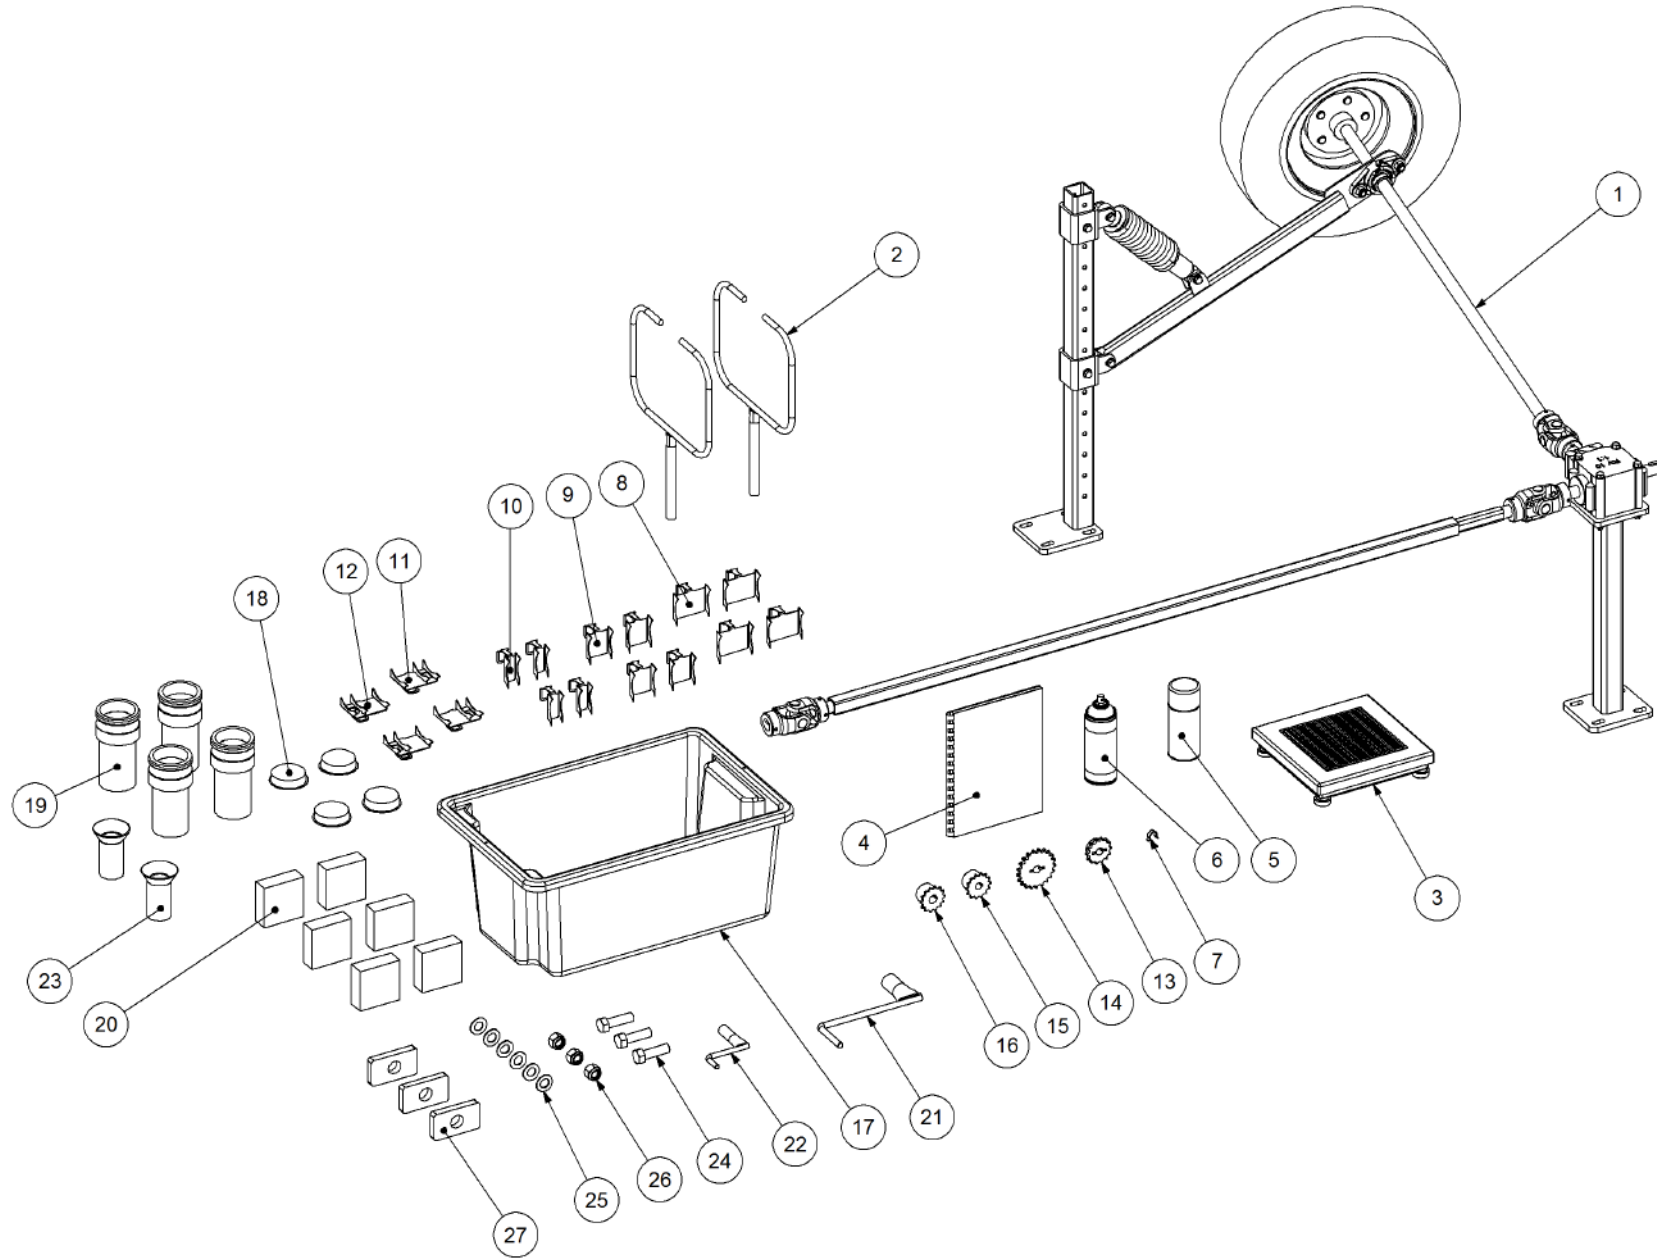

P/N 291400004 Dispatch Kit - Wheel on Wheel Drive

P/N 291400004 Dispatch Kit - Wheel on Wheel Drive

Key	Part Number	Description	Qty
1	246302000	Drive Kit - Wheel on Wheel	1
2	235600011	Hose Holder 6 Way	2
3	116503080	Electric Scales	1
4	198691208	Operator's Manual	1
5	199005011	Spray Can - Green	1
6	OZ300C	Ozspray Industry Grade 300gm Aerosol	1
7	193003765	Retainer Clip - Sprocket	1
8	208400034	Metering Unit Blank-Off 100%	4
9	208400033	Metering Unit Blank-Off 66%	4
10	208400032	Metering Unit Blank-Off 33%	4
11	208600058	Metering Unit Blank Off (Canola) LH	2
12	208600060	Metering Unit Blank Off (Canola) RH	2
13	126131405	Sprocket (Plastic) 1/2" BS x 14T - 5/8" ID	1
14	126132106	Sprocket (Plastic) 1/2" BS x 21T - 5/8" ID	1
15	290000032	Sprocket (Plastic) 1/2" BS x 14T - 5/8" ID	1
16	290000031	Sprocket (Plastic) 1/2" BS x 14T - 3/4" ID	1
17	197809006	Weighing Container	1
18	197000765	Blank Off Cap 3"	4
19	280000276	Camlock 3" Male With Tail	4
20	197959535	Blank Off Sponge	6
21	208400045	Crank Handle - Short	1
22	208400095	Crank Handle	1
23	208076050	Air Restrictor	2
24	000190638	Bolt Hex Hd 3/4" UNC x 2-1/2"	3
25	035119380	Flat Washer 3/4" ID	6
26	030130191	Nut 3/4" UNC Nyloc	3
27	219001001	Bin Pad - Centre Hole	3

Key	Part Number	Description	Qty