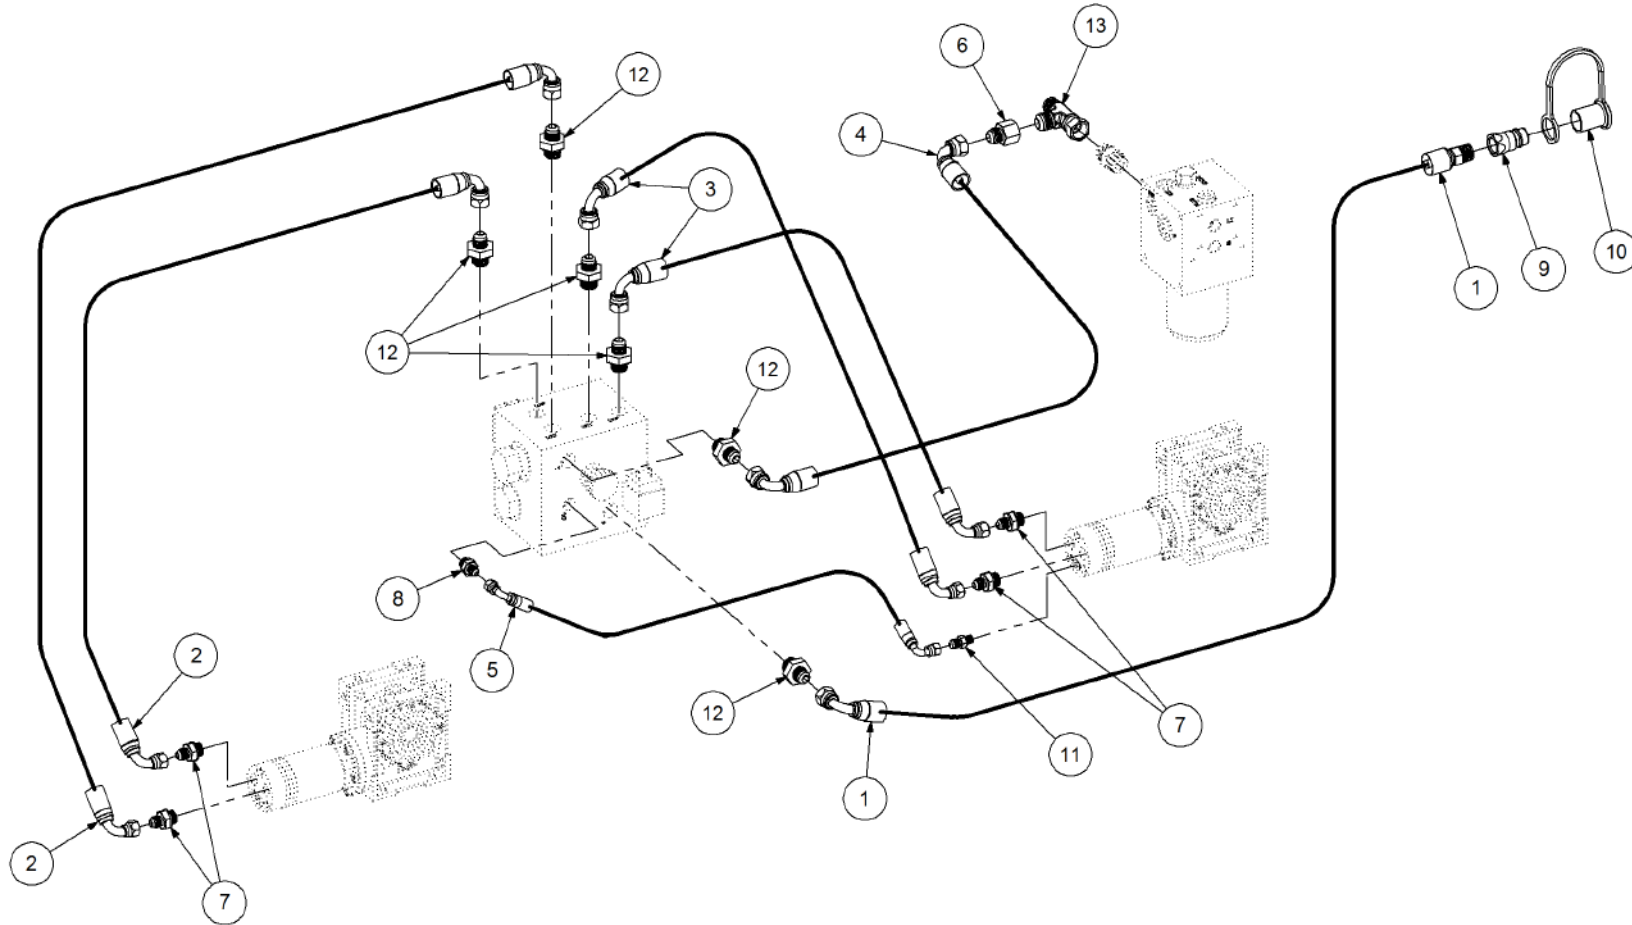

P/N 150000109

Hydraulic Hose & Fittings Kit

Key	Part Number	Description	Qty
1	150000110	Hyd Hose 3/8" x 6000 Lg	1
2	150000112	Hyd Hose 3/8" x 1500 Lg	2
3	150000116	Hyd Hose 3/8" x 750 Lg	2
4	150000105	Hyd Hose 3/8" x 1400 Lg	1
5	150000118	Hyd Hose 1/4" x 1000 Lg	1
6	15210-8TRTXN-S	Fitting - Reducer 3/4" JicM x 7/8" JicF	1
7	1526-6F4OMX-S	Fitting - Connector 9/16" JicM x 3/8" BspM	4
8	1526F4OMXS	Fitting - Connector 9/16" JicM x 1/4" BspM	1
9	1528010-4	Coupling Q/R Male - 1/2" NptF	1
10	1525209-4M	Dust Cap - 1/2"	1
11	1524F3MX-S	Fitting - Connector 7/16" JicM 1/8" BsptM	1
12	1528-8F4OMX-S	Fitting - Connector 3/4" JicM x 1/2" BspM	6
13	15210R6X-S	Fitting - Tee 7/8" JicM x 7/8" JicM x 7/8" JicF	1

Key	Part Number	Description	Qty