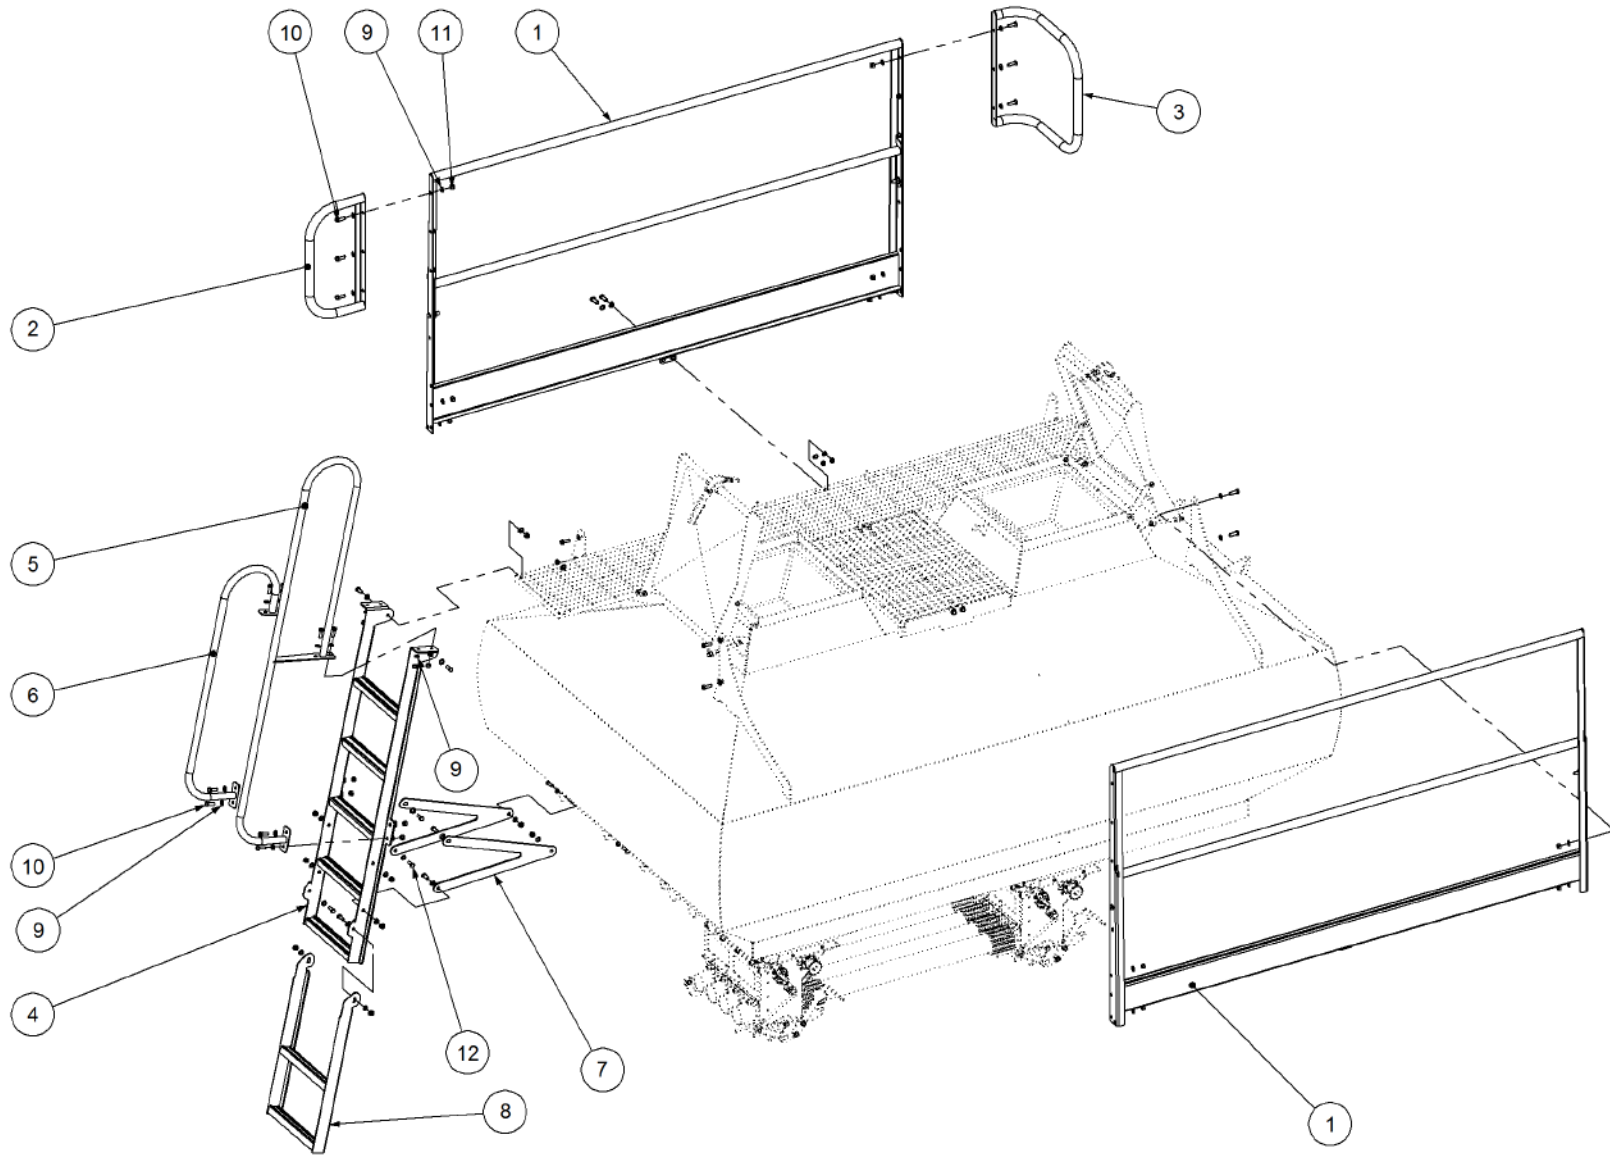

P/N 200452210 Handrail Kit - 4500 3 Bin

Key	Part Number	Description	Qty
1	206602081	Handrail Assy	2
2	206602053	Handrail End - Straight	1
3	206602052	Handrail End - Return	1
4	202300001	Ladder	1
5	202300012	Ladder Handrail - Extended	1
6	202300011	Ladder Handrail	1
7	202451001	Ladder Stay	2
8	202450001	Ladder Extension - 2 Step	1
9	085110000	Flat Washer 10 ID	72
10	050100308	Bolt Hex Hd M10 x 30	26
11	080121000	Nut M10 Nyloc	36
12	050100258	Bolt Hex Hd M10 x 25	10

Key	Part Number	Description	Qty