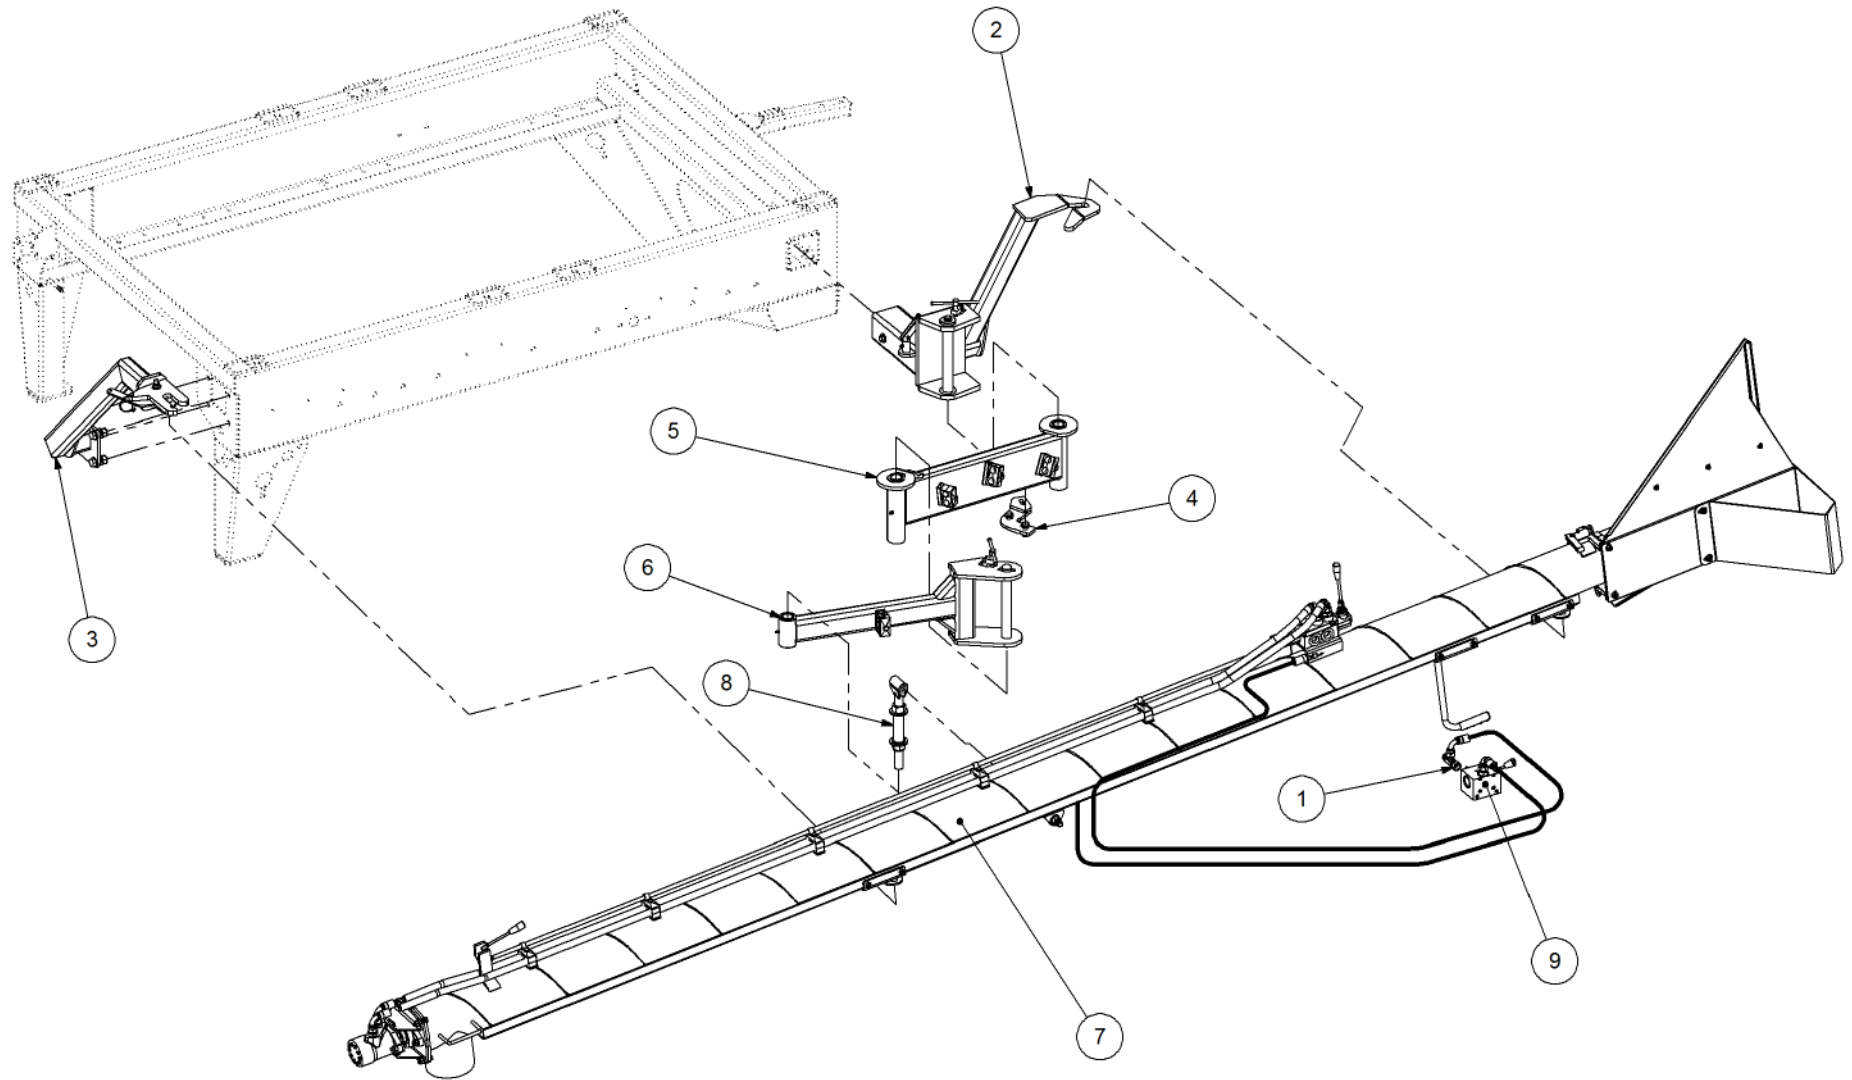

Key	Part Number	Description	Qty
-----	-------------	-------------	-----

P/N 290452800 Drive Kit - SSB 225L Wheel on Wheel

Key	Part Number	Description	Qty	Key	Part Number	Description	Qty
1	290000026	Tensioner Arm	1	27	290000115	Sprocket (Plastic) 1/2" BS x 21T	1
2	124325081	Spring - Torsion 1" ID - LH	1	28	182047430	Key 4.75 x 4.75 x 30 Lg	1
3	131000004	Chain Boot	2	29	290452899	Chain Assy 1/2" AS Simplex (167 L + CL)	1
4	124112032	Spring - Compression	1				
5	095306050	Lynch Pin 1/4"	1				
6	135220202	Bearing 15 ID	2				
7	136620401	Bearing Housing	2				
8	135420412	Bearing - 3/4" ID	2				
9	125412120	Chain 1/2" BS Duplex 13L	2				
10	290000175	Drive Tube	1				
11	290602070	Drive Shaft & Sprocket - SSB	1				
11.1	290602073	Drive Shaft - SSB	1				
11.2	290602074	Sprocket (Plastic) 1/2" BS x 21T	1				
11.3	090105050	Roll Pin 3/16" x 2"	1				
12	290302061	Sprocket (Steel) 1/2" BS x 16T - 1" ID	1				
13	290302060	Shaft - Idler	1				
14	290000031	Sprocket (Plastic) 1/2" BS x 14T - 3/4" ID	1				
15	126131100	Sprocket (Steel) 1/2" BS x 11T - 16 ID	2				
16	290000071	Drive Shaft w/- Sprocket	2				
16.1	290000072	Drive Shaft	1				
16.2	126131406	Sprocket (Plastic) 1/2" BS x 14T - 16 Sq	1				
16.3	090105044	Roll Pin 3/16" x 1-3/4"	1				
17	030130101	Nut 3/8" UNC Nyloc	2				
18	035110191	Flat Washer 3/8" ID	1				
19	030130131	Nut 1/2" UNC Nyloc	1				
20	035113250	Flat Washer 1/2" ID	1				
21	035110251	Flat Washer 3/8" ID	2				
22	000100205	Bolt Hex Hd 3/8" UNC x 3/4"	1				
23	085110000	Flat Washer 10 ID	8				
24	013110613	Grub Screw 1/4" UNC x 1/2"	2				
25	050100508	Bolt Hex Hd M10 x 50	4				
26	080121000	Nut M10 Nyloc	4				