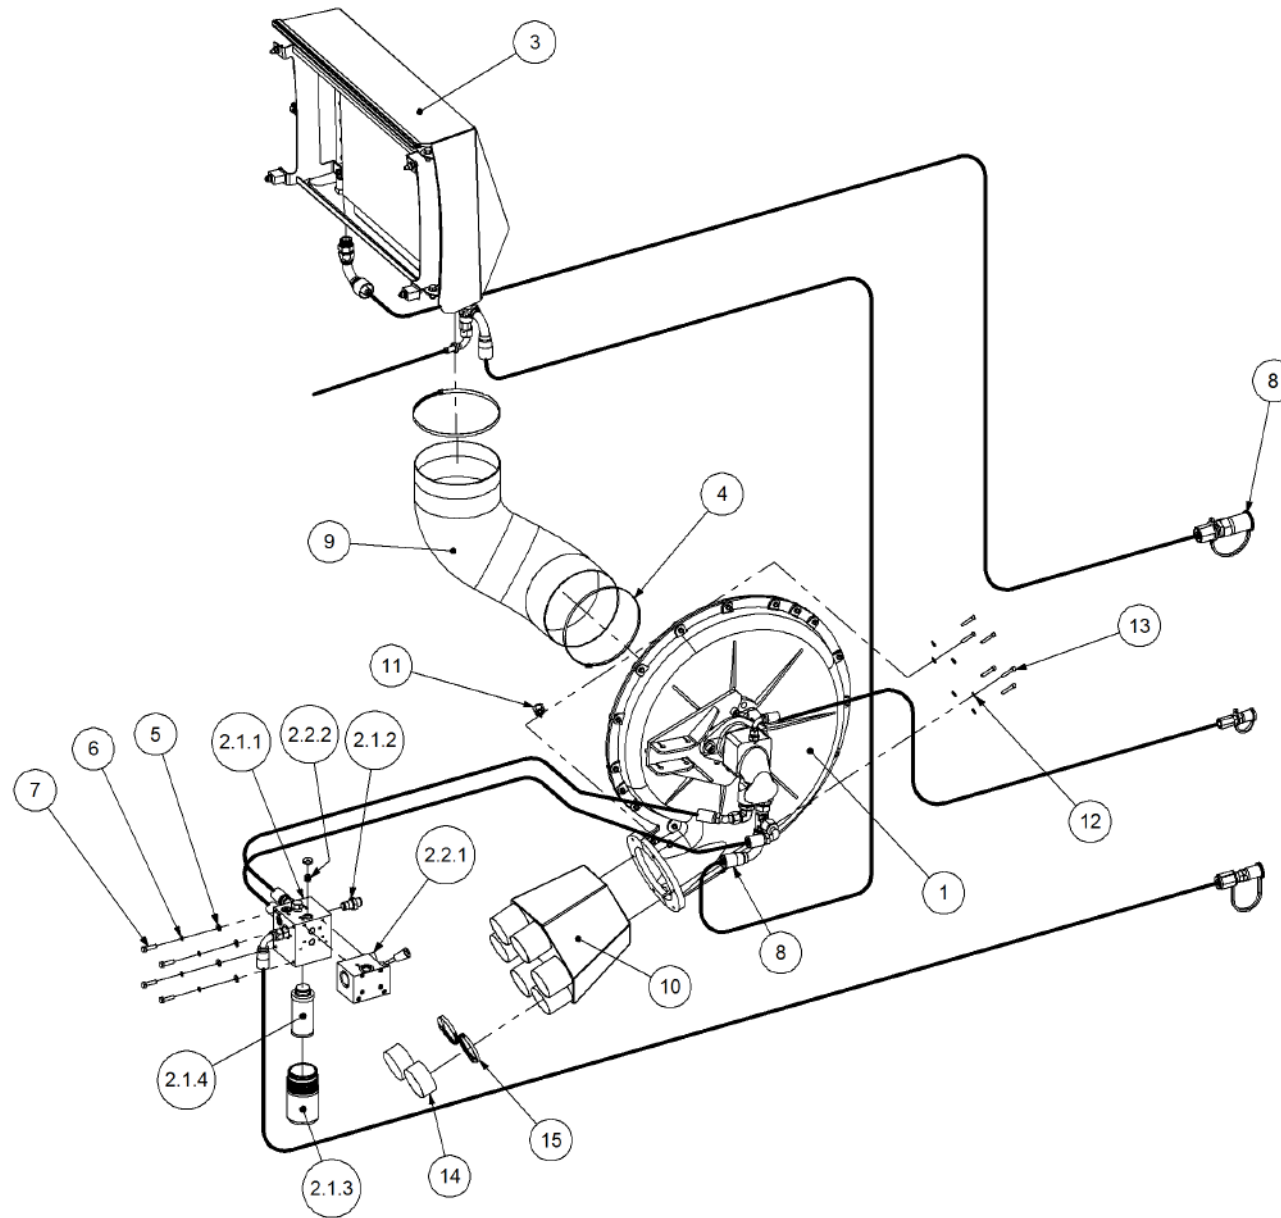

P/N 250000110 Blower Kit - Volvo w/- Diverter Valve

P/N 250000110 Blower Kit - Volvo w/- Diverter Valve

Key	Part Number	Description	Qty
1	250902003	Blower - Volvo (90 Deg)	1
2	254000006	Anti Cavity Manifold & Diverter Valve	1
2.1	254000002	Anti Cavity Manifold	1
2.1.1	161000003	Anti Cavity Manifold	1
2.1.2	161000005	HI-VT Indicator	1
2.1.3	254000001	Filter Bowl	1
2.1.4	159424400	Filter Element	1
2.2	254000003	Diverter Valve	1
2.2.1	161000004	Diverter Valve 6 Bolt Version	1
2.2.2	013451313	Fitting - Plug 1/4" BspM	1
3	205450010	Cooler Assy	1
4	101178229	Hose Clamp - 178 - 229	2
5	085108000	Flat Washer 8 ID	4
6	086108000	Spring Washer 8 ID	4
7	050080258	Bolt Hex Hd M8 x 25	4
8	150000097	Hydraulic Hose & Fittings Kit	1
9	205001000	Hose - 8" Nyladuct	1
10	259602000	Blower Outlet - 6 Outlet	1
11	115001351	Cable Clamp 18mm	1
12	035106151	Flat Washer 1/4" ID	6
13	010106032	Cap Screw 1/4" UNC x 1-1/4"	6
14	197000762	Blank Off Cap 3" Black	2
15	101070090	Hose Clamp - Tridon 70 - 90	2

Key	Part Number	Description	Qty