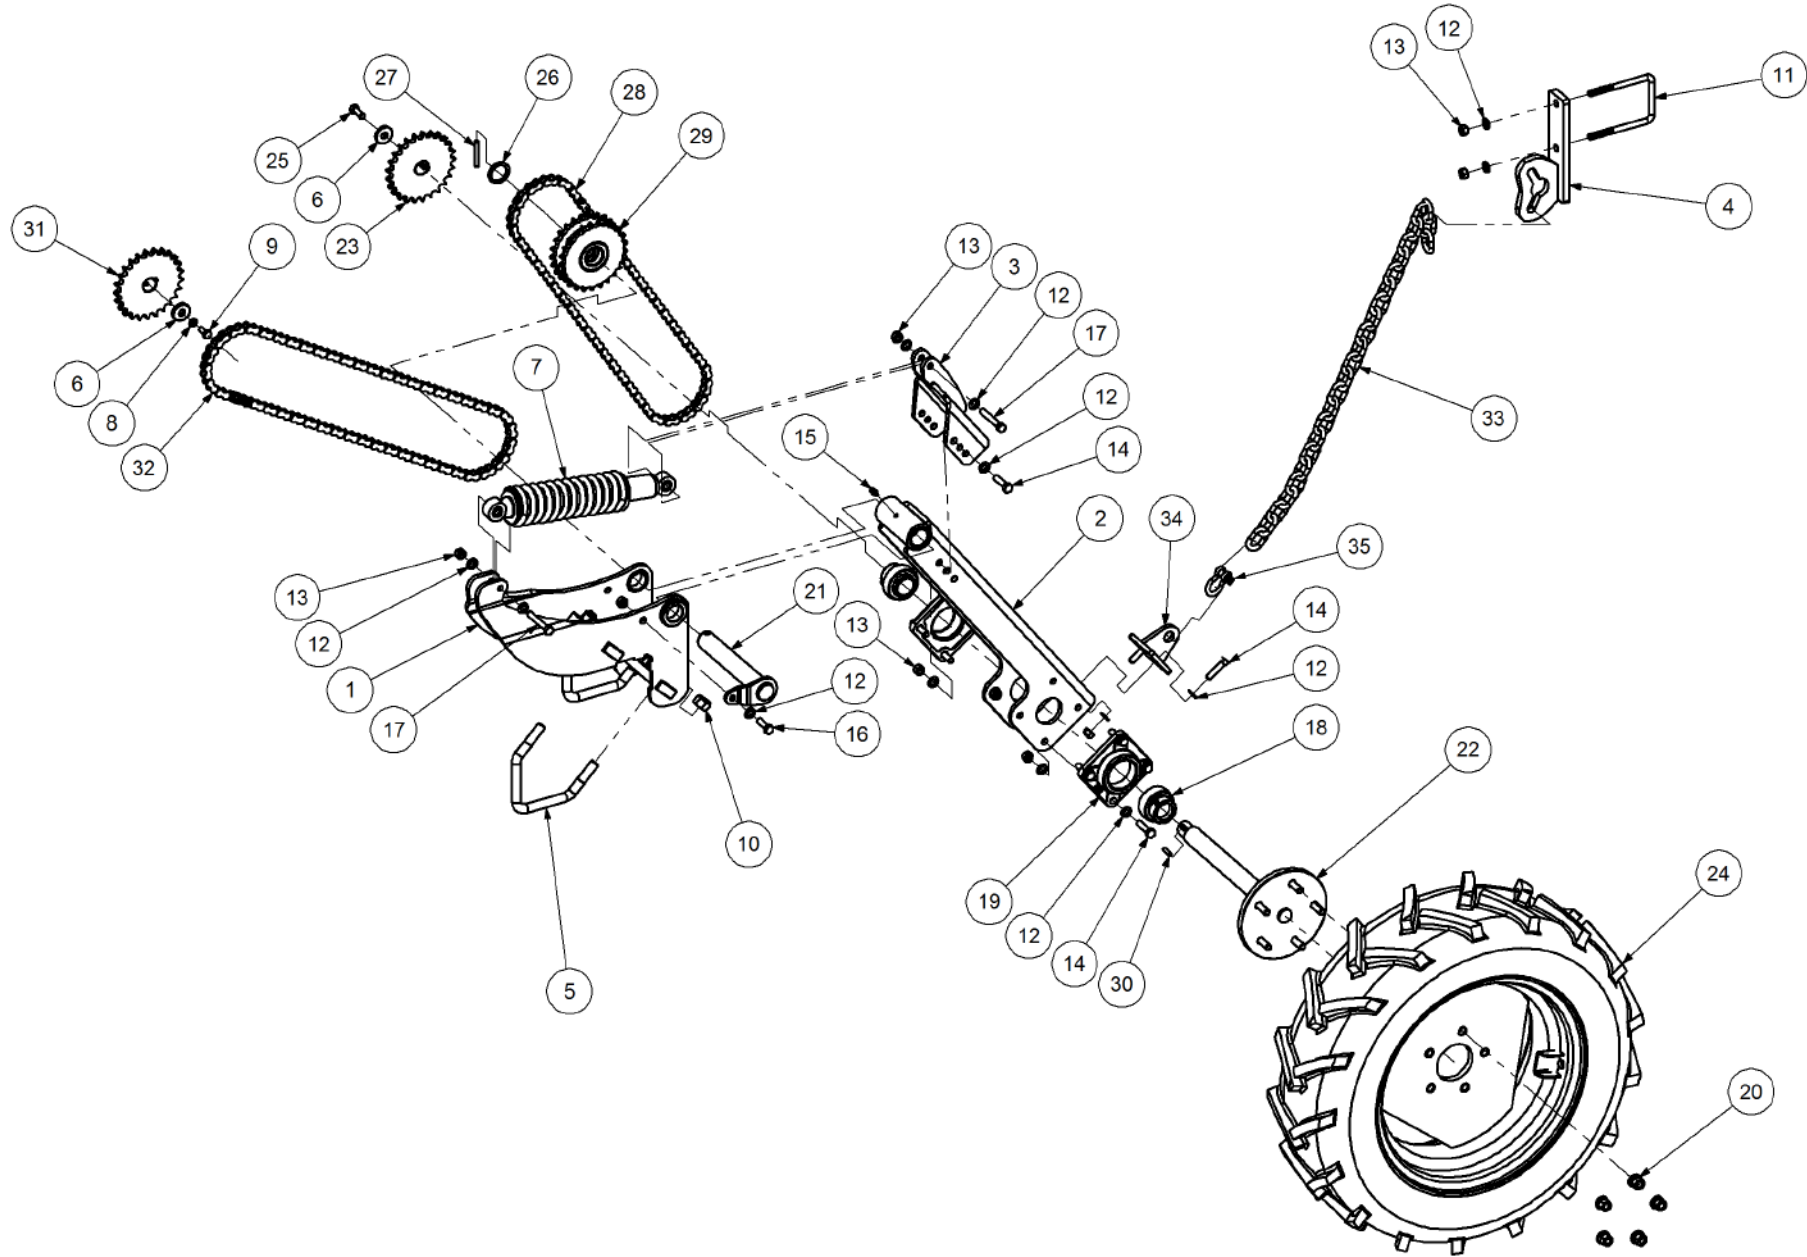

P/N 246300000 Drop Wheel Drive - 4" x 4" RHS

Key	Part Number	Description	Qty	Key	Part Number	Description	Qty
1	246300001	Headstock - 100 x 100 RHS	1	33	246305005	Chain -26 Links - 750mm	1
2	246300010	Main Arm	1	34	246300025	Chain Tie	1
3	246300006	Shocky Arm - Slide	1	35	099308100	Bow Shackle 8mm	1
4	246300031	Chain Tie	1				
5	022141141	V Bolt 5/8" x 4" x 4"	2				
6	497650002	Washer 12mm ID - Heavy Duty	2				
7	145020230	Spring	1				
8	036108000	Spring Washer 5/16" ID	1				
9	050080208	Bolt Hex Hd M8 x 20	1				
10	030130161	Nut 5/8" UNC Nyloc	4				
11	020075075	U Bolt 3/8" X 3" X 3" UNC Zp	1				
12	035110191	Flat Washer 3/8" ID	31				
13	030130101	Nut 3/8" UNC Nyloc	17				
14	000100385	Bolt Hex Hd 3/8" UNC x 1-1/2"	12				
15	111206000	Grease Nipple 1/4" UNF	1				
16	000100325	Bolt Hex Hd 3/8" UNC x 1-1/4"	1				
17	000100635	Bolt Hex Hd 3/8" UNC x 2-1/2"	2				
18	135030005	Bearing - 1 1/4" ID	2				
19	136620600	Bearing Housing	2				
20	032160111	Wheel Nut 7/16" UNF	5				
21	246300016	Pin - 1 1/4"	1				
22	246300020	Axle	1				
23	246300038	Sprocket (Steel) 5/8" BS x 25T - 25 ID - 6 Key	1				
24	298051505	Wheel Assy 6.5/80 x 15 5 Stud	1				
25	000100255	Bolt Hex Hd 3/8" UNC x 1"	1				
26	246300019	Washer 32 ID	1				
27	090106050	Roll Pin 1/4" x 2"	1				
28	246305002	Chain Assy 5/8" BS Simplex (87 L + CL)	1				
29	246300034	Sprocket (Steel) 5/8" BS x 25T - Duplex	1				
30	246300036	Key	1				
31	246300037	Sprocket (Steel) 5/8" BS x 25T - 25 ID - 8 Key	1				
32	246305001	Chain 5/8" BS Simplex (95L + CL + OL)	1