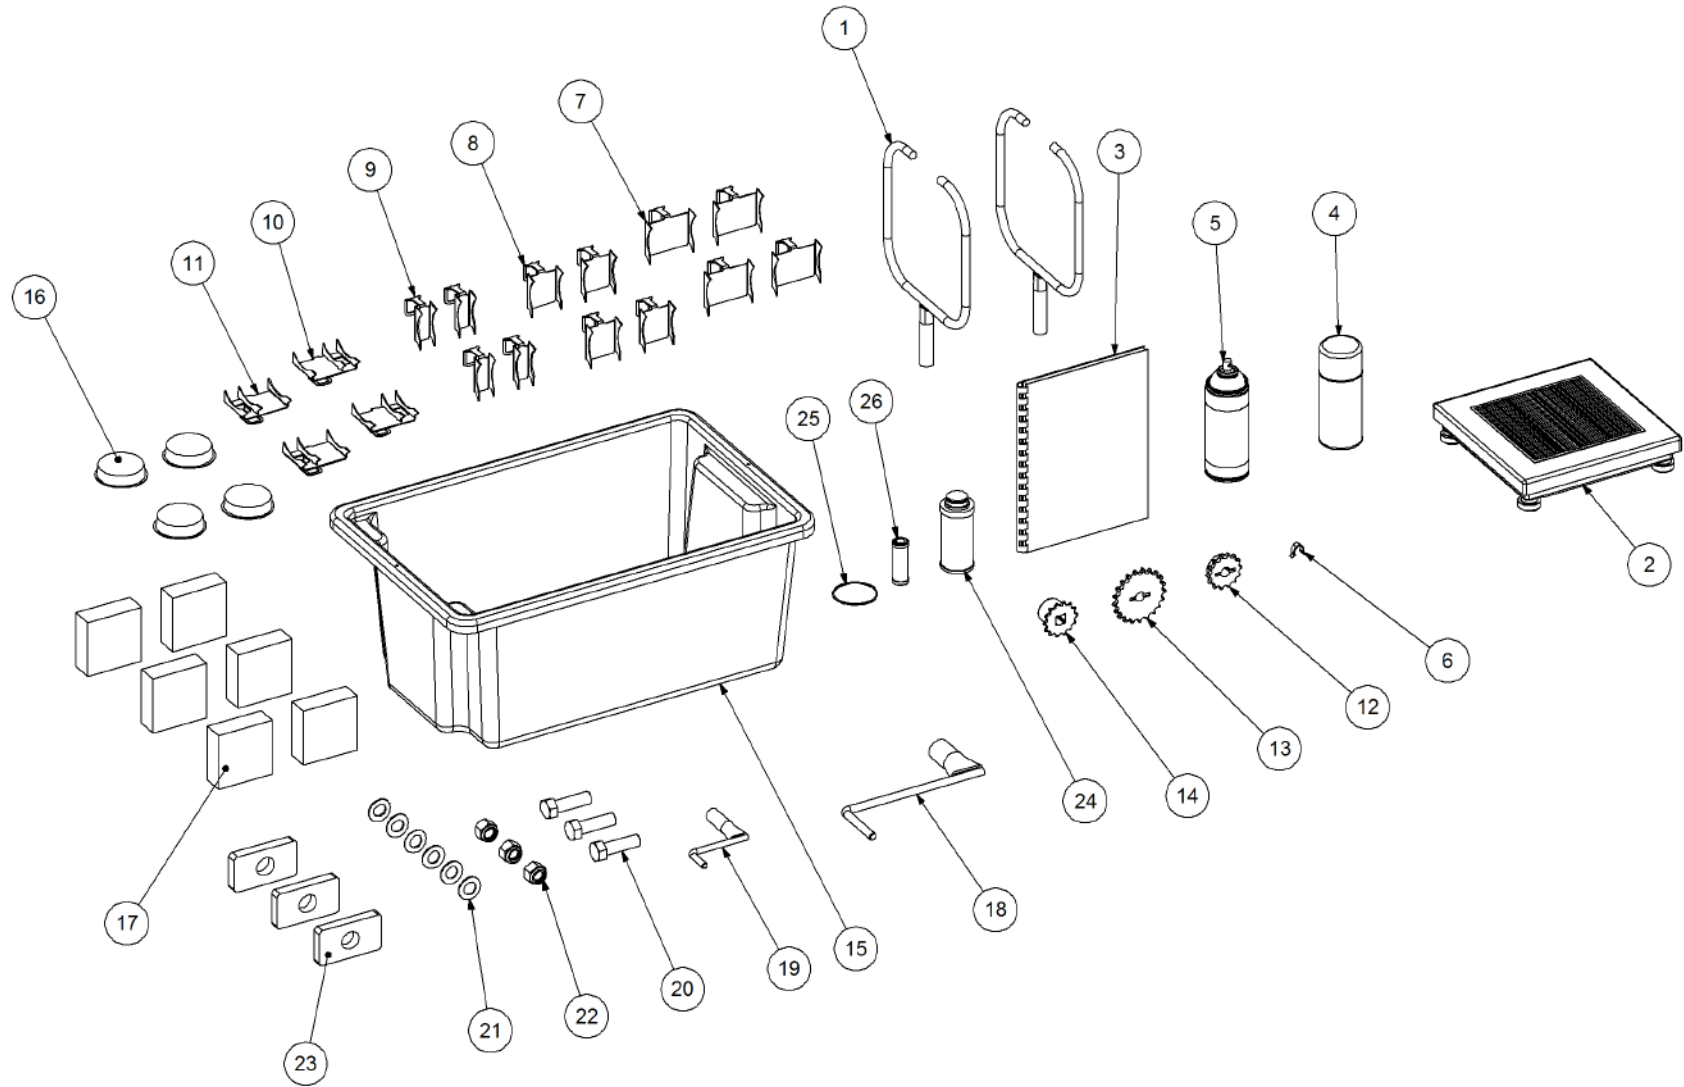

P/N 291400006 Dispatch Kit - Hydraulic Drive

P/N 291400006 Dispatch Kit - Hydraulic Drive

Key	Part Number	Description	Qty
1	235600001	Hose Holder 4 Way	2
2	116503080	Electric Scales	1
3	198691208	Operator's Manual	1
4	199005011	Spray Can - Green	1
5	OZ300C	Ozspray Industry Grade 300gm Aerosol	1
6	193003765	Retainer Clip - Sprocket	1
7	208400034	Metering Unit Blank-Off 100%	4
8	208400033	Metering Unit Blank-Off 66%	4
9	208400032	Metering Unit Blank-Off 33%	4
10	208600058	Metering Unit Blank Off (Canola) LH	2
11	208600060	Metering Unit Blank Off (Canola) RH	2
12	126131405	Sprocket (Plastic) 1/2" BS x 14T - 5/8" ID	1
13	126132106	Sprocket (Plastic) 1/2" BS x 21T - 5/8" ID	1
14	126131406	Sprocket (Plastic) 1/2" BS x 14T - 16 Sq	1
15	197809006	Weighing Container	1
16	197000765	Blank Off Cap 3"	4
17	197959535	Blank Off Sponge	6
18	208400045	Crank Handle - Short	1
19	208400095	Crank Handle	1
20	000190638	Bolt Hex Hd 3/4" UNC x 2-1/2"	3
21	035119380	Flat Washer 3/4" ID	6
22	030130191	Nut 3/4" UNC Nyloc	3
23	219001001	Bin Pad - Centre Hole	3
24	159424400	Filter Element	1
25	152BU-144	Washer	1
26	159001210	Filter Element	1

Key	Part Number	Description	Qty