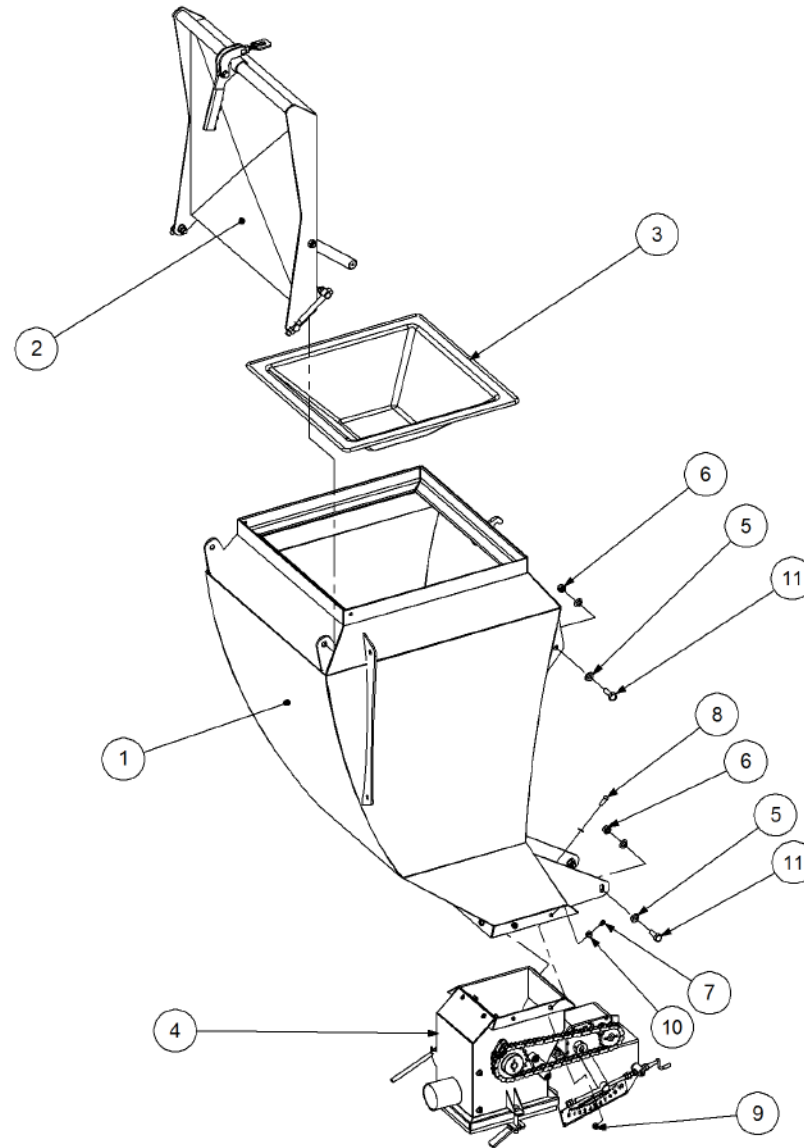

P/N 201225254 SSB Sub Assembly - 225L 1 Way Ground Drive

Key	Part Number	Description	Qty
1	201225010	Small Seeds Box - 225L	1
2	203150000	Lid Assy - Medium	1
3	203155001	Wire Basket	1
4	208100000	Metering Unit SSB - 1 Way Ground Drive	1
5	085110000	Flat Washer 10 ID	8
6	080121000	Nut M10 Nyloc	4
7	010106012	Cap Screw 1/4" UNC x 1/2"	6
8	010106019	Cap Screw 1/4" UNC x 3/4"	2
9	030110061	Nut 1/4" UNC	6
10	035106151	Flat Washer 1/4" ID	8
11	050100308	Bolt Hex Hd M10 x 30	4

Key	Part Number	Description	Qty