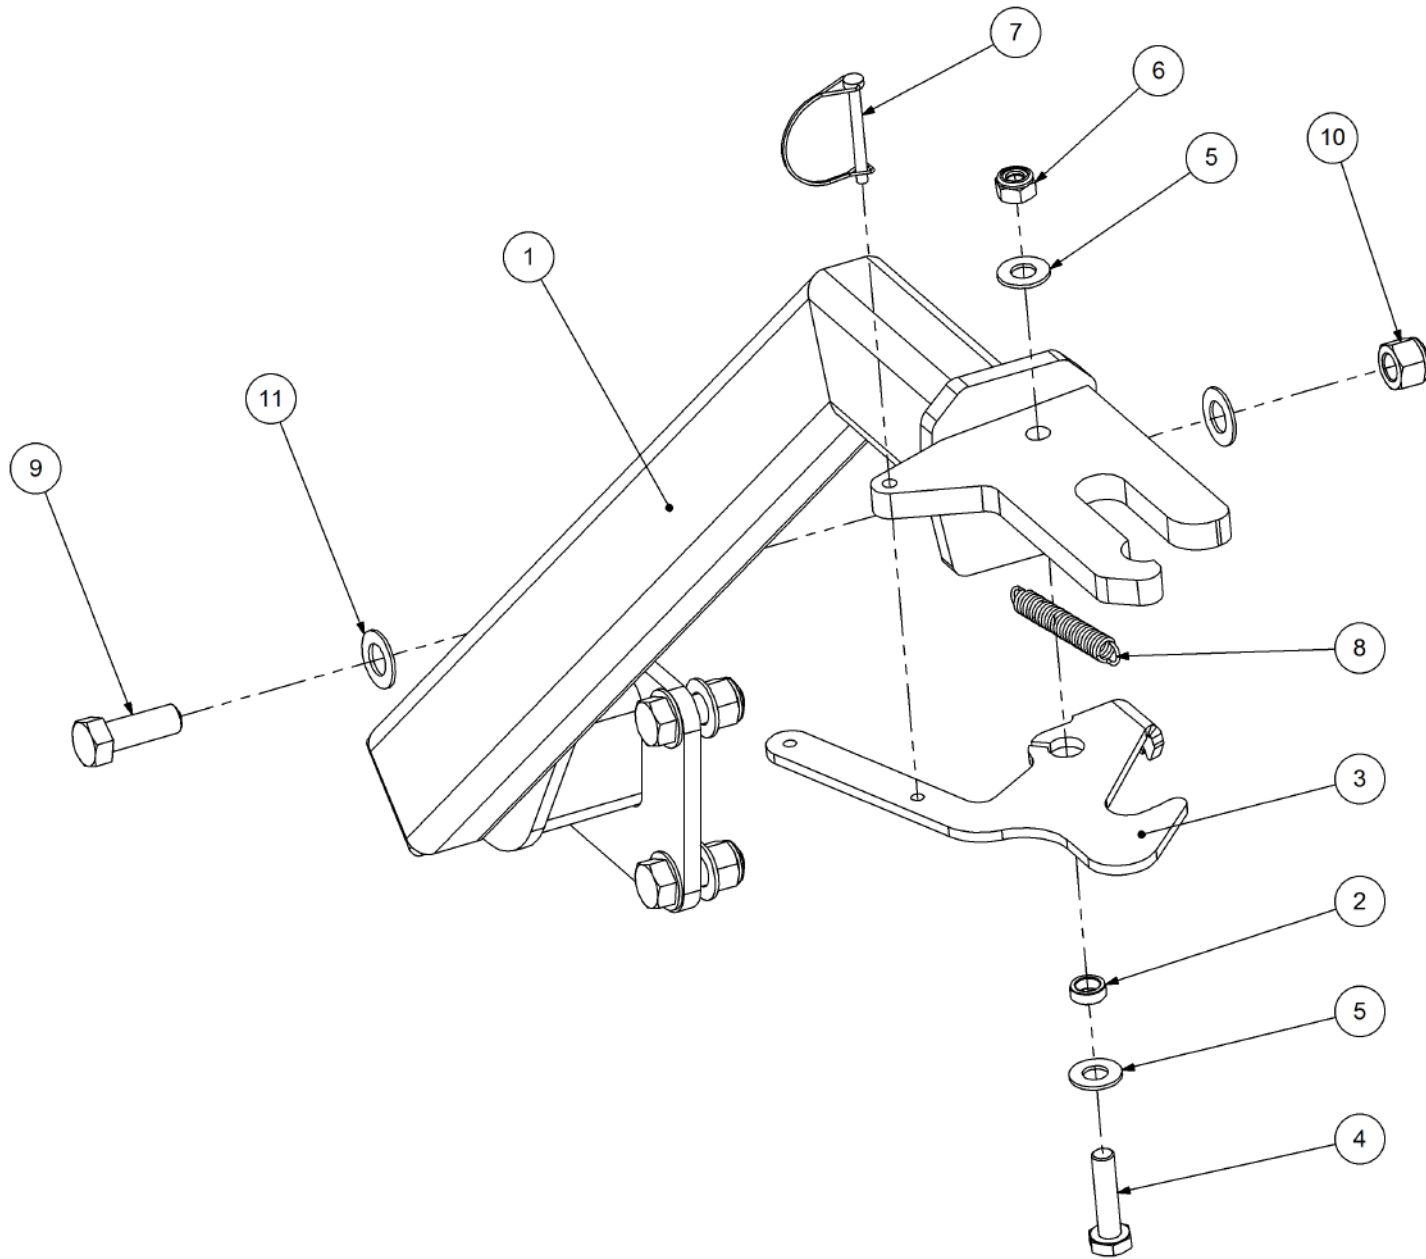

P/N 261304100 Rear Mount Arm - RH

P/N 261304100

Rear Mount Arm - RH

Key	Part Number	Description	Qty
1	261304101	Rear Mount - RH	1
2	261307012	Latch Pivot Bush	1
3	261301012	Latch Lever	1
4	050120508	Bolt Hex Hd M12 x 50	1
5	085112000	Flat Washer 12 ID	2
6	080121200	Nut M12 Nyloc	1
7	095306050	Lynch Pin 1/4"	1
8	124071473	Spring - Tension	1
9	050160458	Bolt Hex Hd M16 x 45	4
10	080121600	Nut M16 Nyloc	4
11	085116000	Flat Washer 16 ID	8

Key	Part Number	Description	Qty