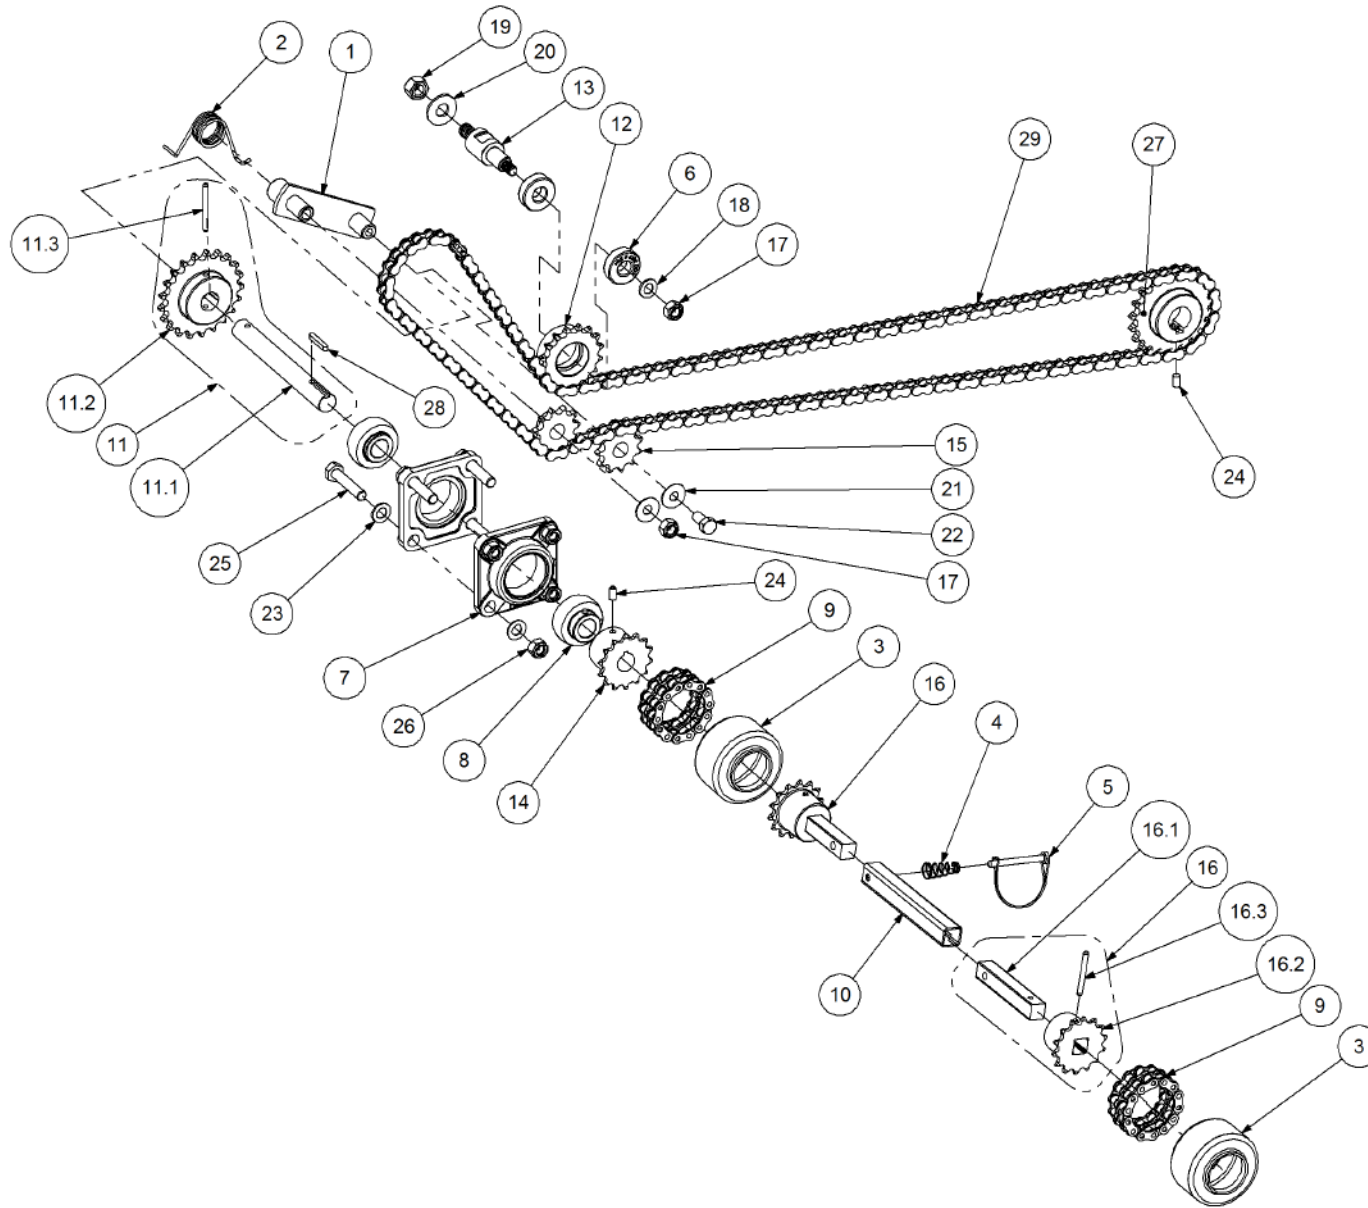

Key	Part Number	Description	Qty
-----	-------------	-------------	-----

P/N 290452800 Drive Kit - SSB 225L Wheel on Wheel

Key	Part Number	Description	Qty	Key	Part Number	Description	Qty
1	290000026	Tensioner Arm	1	27	290000115	Sprocket (Plastic) 1/2" BS x 21T	1
2	124325081	Spring - Torsion 1" ID - LH	1	28	182047430	Key 4.75 x 4.75 x 30 Lg	1
3	131000004	Chain Boot	2	29	290452899	Chain Assy 1/2" AS Simplex (167 L + CL)	1
4	124112032	Spring - Compression	1				
5	095306050	Lynch Pin 1/4"	1				
6	135220202	Bearing 15 ID	2				
7	136620401	Bearing Housing	2				
8	135420412	Bearing - 3/4" ID	2				
9	125412120	Chain 1/2" BS Duplex 13L	2				
10	290000175	Drive Tube	1				
11	290602070	Drive Shaft & Sprocket - SSB	1				
11.1	290602073	Drive Shaft - SSB	1				
11.2	290602074	Sprocket (Plastic) 1/2" BS x 21T	1				
11.3	090105050	Roll Pin 3/16" x 2"	1				
12	290302061	Sprocket (Steel) 1/2" BS x 16T - 1" ID	1				
13	290302060	Shaft - Idler	1				
14	290000031	Sprocket (Plastic) 1/2" BS x 14T - 3/4" ID	1				
15	126131100	Sprocket (Steel) 1/2" BS x 11T - 16 ID	2				
16	290000071	Drive Shaft w/- Sprocket	2				
16.1	290000072	Drive Shaft	1				
16.2	126131406	Sprocket (Plastic) 1/2" BS x 14T - 16 Sq	1				
16.3	090105044	Roll Pin 3/16" x 1-3/4"	1				
17	030130101	Nut 3/8" UNC Nyloc	2				
18	035110191	Flat Washer 3/8" ID	1				
19	030130131	Nut 1/2" UNC Nyloc	1				
20	035113250	Flat Washer 1/2" ID	1				
21	035110251	Flat Washer 3/8" ID	2				
22	000100205	Bolt Hex Hd 3/8" UNC x 3/4"	1				
23	085110000	Flat Washer 10 ID	8				
24	013110613	Grub Screw 1/4" UNC x 1/2"	2				
25	050100508	Bolt Hex Hd M10 x 50	4				
26	080121000	Nut M10 Nyloc	4				