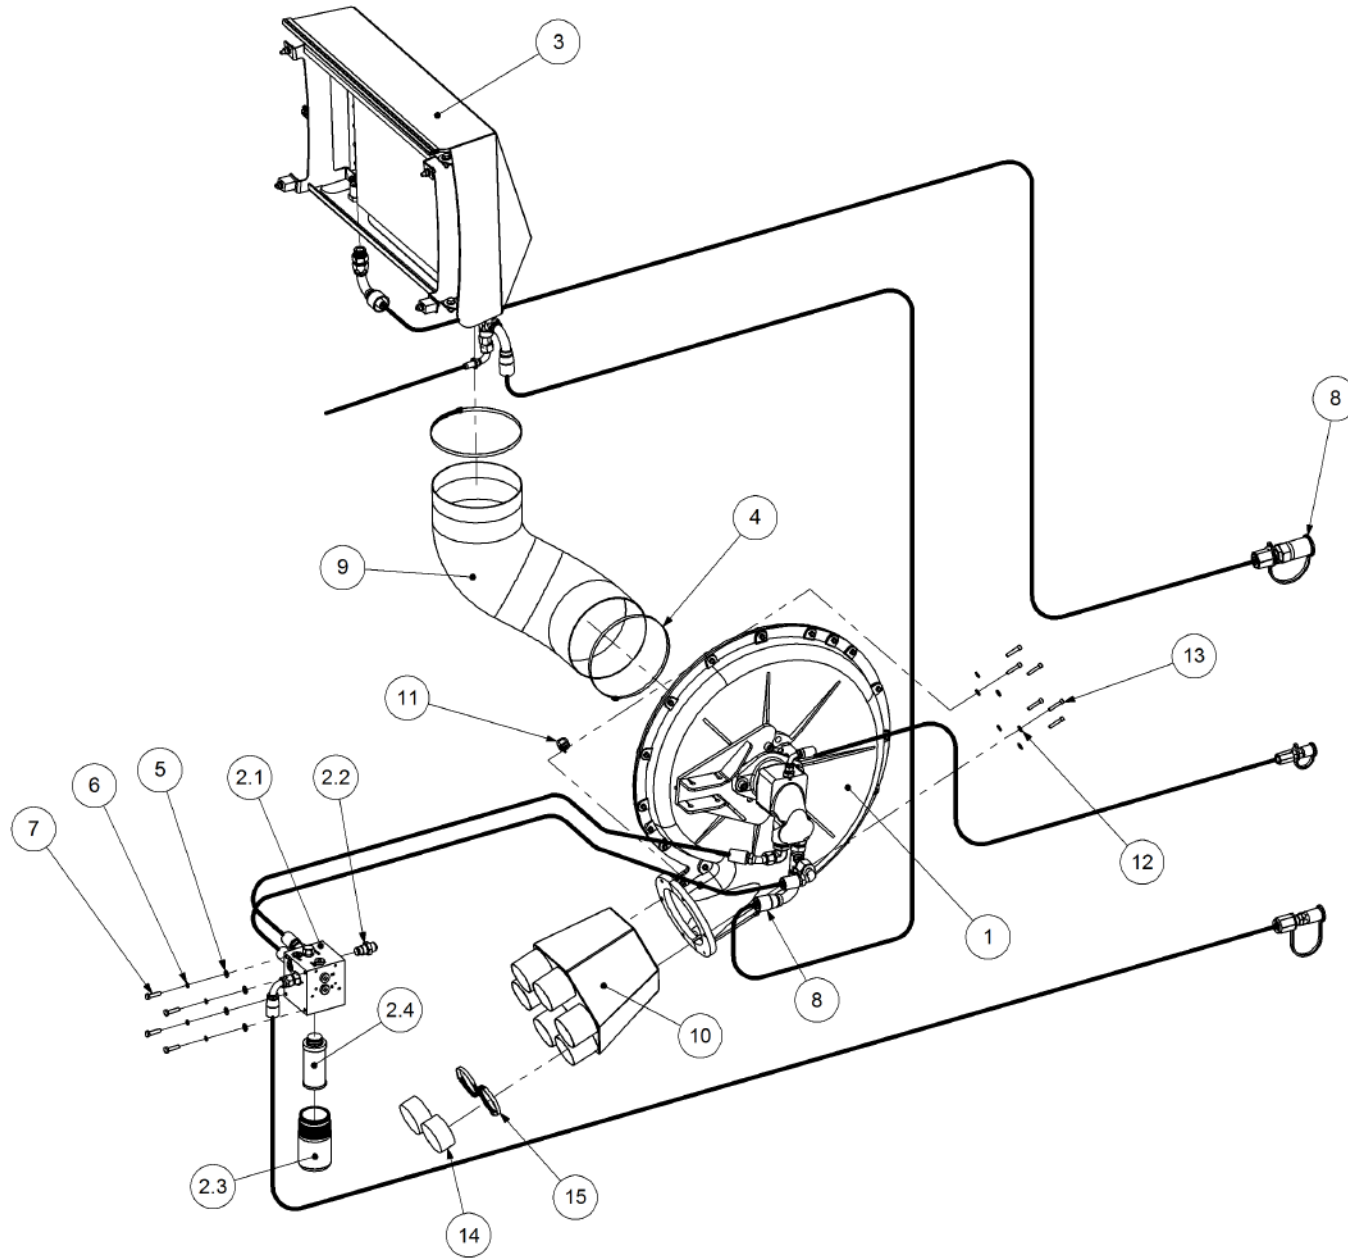

P/N 25000010 Blower Kit - Volvo

P/N 250000010 Blower Kit - Volvo

Key	Part Number	Description	Qty
1	250902003	Blower - Volvo (90 Deg)	1
2	254000002	Anti Cavity Manifold	1
2.1	161000003	Anti Cavity Manifold	1
2.2	161000005	HI-VT Indicator	1
2.3	254000001	Filter Bowl	1
2.4	159424400	Filter Element	1
3	205450010	Cooler Assy	1
4	101178229	Hose Clamp - 178 - 229	2
5	085108000	Flat Washer 8 ID	4
6	086108000	Spring Washer 8 ID	4
7	050080258	Bolt Hex Hd M8 x 25	4
8	150000097	Hydraulic Hose & Fittings Kit	1
9	205001000	Hose - 8" Nyladuct	1
10	259602000	Blower Outlet - 6 Outlet	1
11	115001351	Cable Clamp 18mm	1
12	035106151	Flat Washer 1/4" ID	6
13	010106032	Cap Screw 1/4" UNC x 1-1/4"	6
14	197000762	Blank Off Cap 3" Black	2
15	101070090	Hose Clamp - Tridon 70 - 90	2

Key	Part Number	Description	Qty