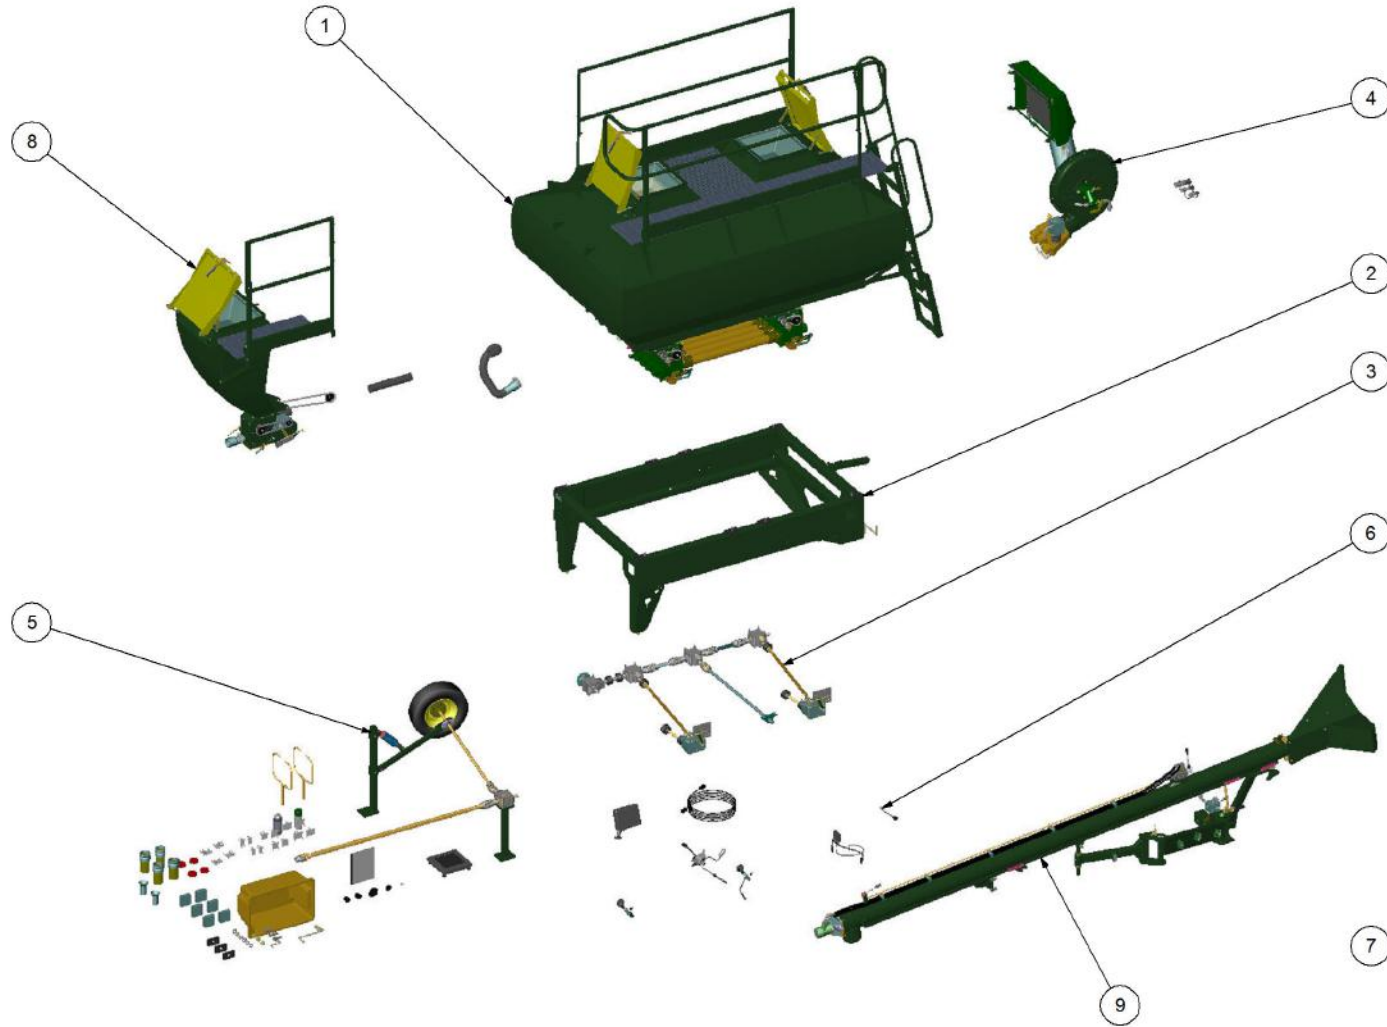

Simplicity
A U S T R A L I A

Parts Manual

PM - Pull Mounted Air Seeder

04500 PM2

P/N 04500 PM2

4500 PM 2 Bin Air Seeder

Key	Part Number	Description	Code
1	200452000	Bin Assembly - 4500 2 Bin	(Std)
2	211302022	Chassis Kit - PM 3 Bin	(Std)
3	290302000	Drive Kit - Drop Wheel	(Std)
3	290302001	Drive Kit - Wheel on Wheel	(Opt)
3	290302004	Drive Kit - Hydraulic	(Opt)
4	250000004	Blower Kit - Rexroth	(Std)
4	250000104	Blower Kit - Rexroth w/- Diverter Valve	(Opt)
4	250000010	Blower Kit - Volvo	(Opt)
4	250000110	Blower Kit - Volvo w/- Diverter Valve	(Opt)
5	291400003	Dispatch Kit - Drop Wheel Drive	(Std)
5	291400004	Dispatch Kit - Wheel on Wheel Drive	(Opt)
5	291400006	Dispatch Kit - Hydraulic Drive	(Opt)
6	290116911	Monitor & Harness Kit - Eagle 2 Bin	(Std)
6	290103531	Monitor & Harness Kit - Eagle 2 Bin w/- Hyd Drive	(Opt)
7	196545002	Decal '4500 Simplicity' 610 x 350	(Std)
7	196042512	Decal - Assorted Instructions	(Std)
7	196015020	Decal 'Wheat Sheaf Logo' 150 x 200	(Std)
8	201225053	SSB Kit - 225L 1 Way Wheel on Wheel Drive	(Opt Extra)
9	263452000	Auger Kit 6" - RH	(Opt Extra)

Key	Part Number	Description	Code
-----	-------------	-------------	------

P/N 200452000

Bin Assembly - 4500 2 Bin

Key	Part Number	Description	Qty
1	200452250	Bin Sub Assembly - 4500 2 Bin	1
2	200452215	Walkway Kit - 4500 2 Bin	1
3	200452210	Handrail Kit - 4500 3 Bin	1