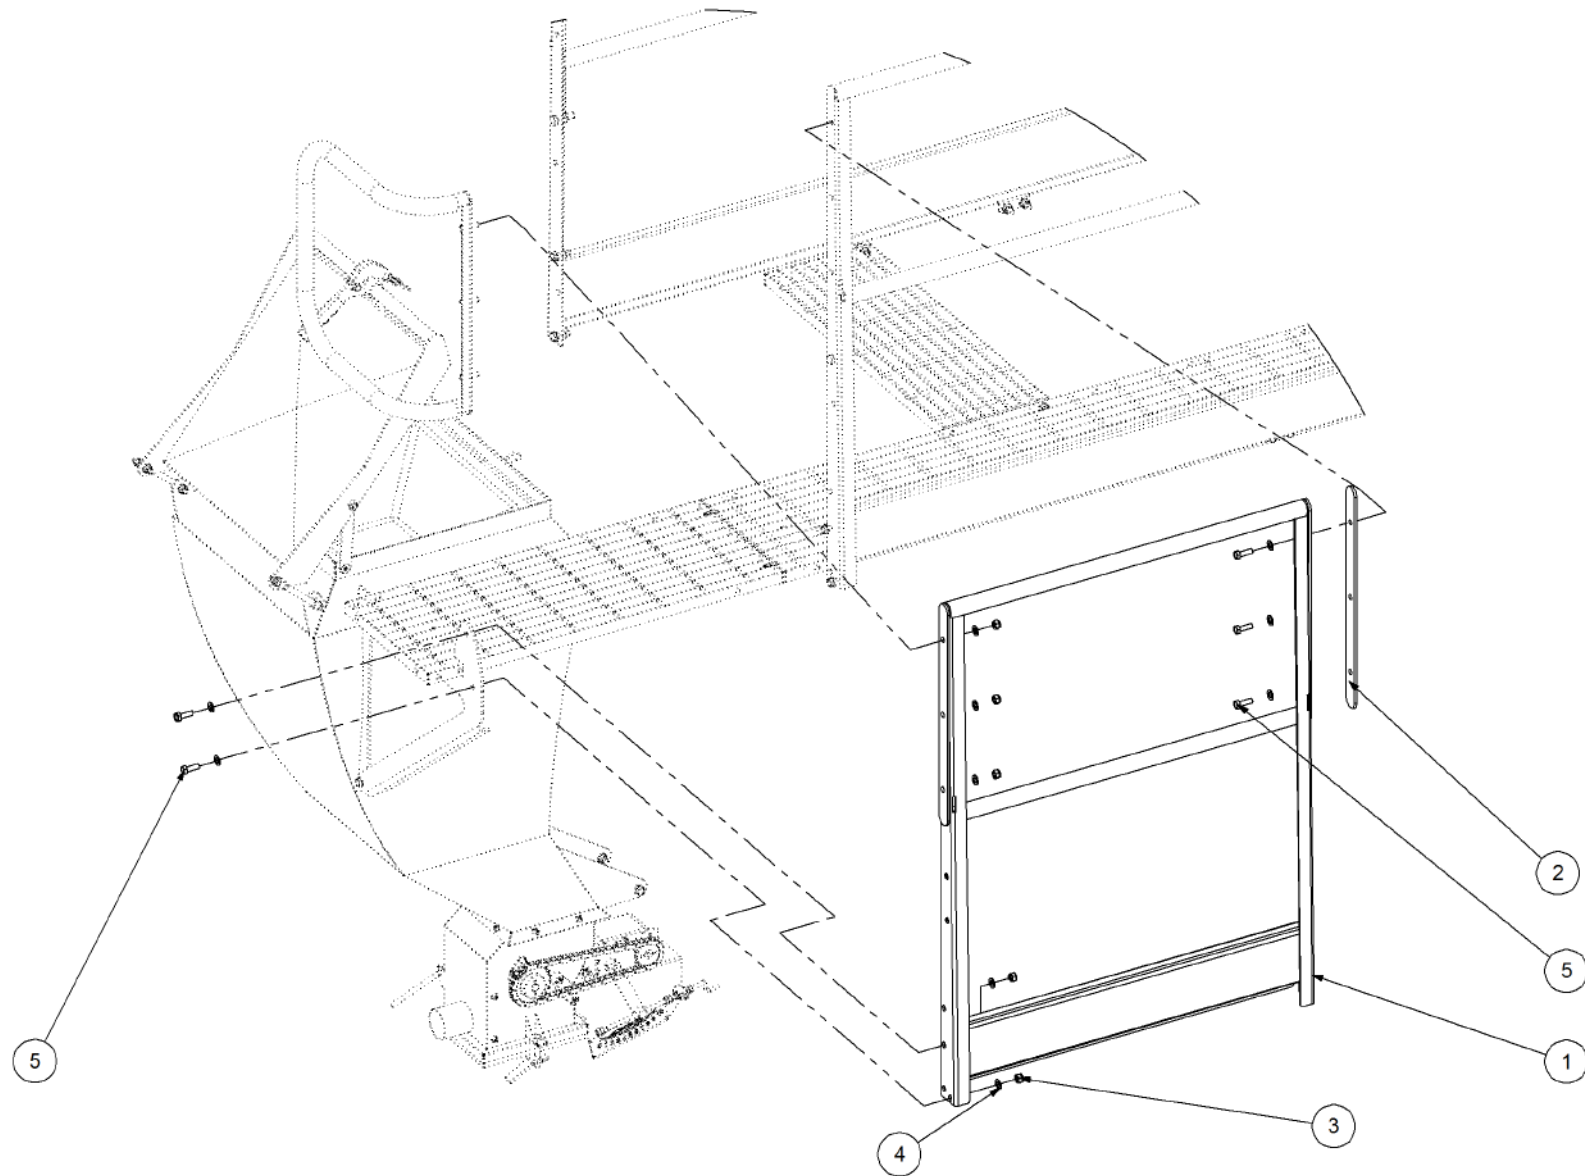

P/N 201225211

SSB Handrail Kit - 225L

Key	Part Number	Description	Qty
1	206452003	Handrail	1
2	206602095	Handrail End Mount Plate - Painted	1
3	080121000	Nut M10 Nyloc	5
4	085110000	Flat Washer 10 ID	10
5	050100308	Bolt Hex Hd M10 x 30	5

Key	Part Number	Description	Qty