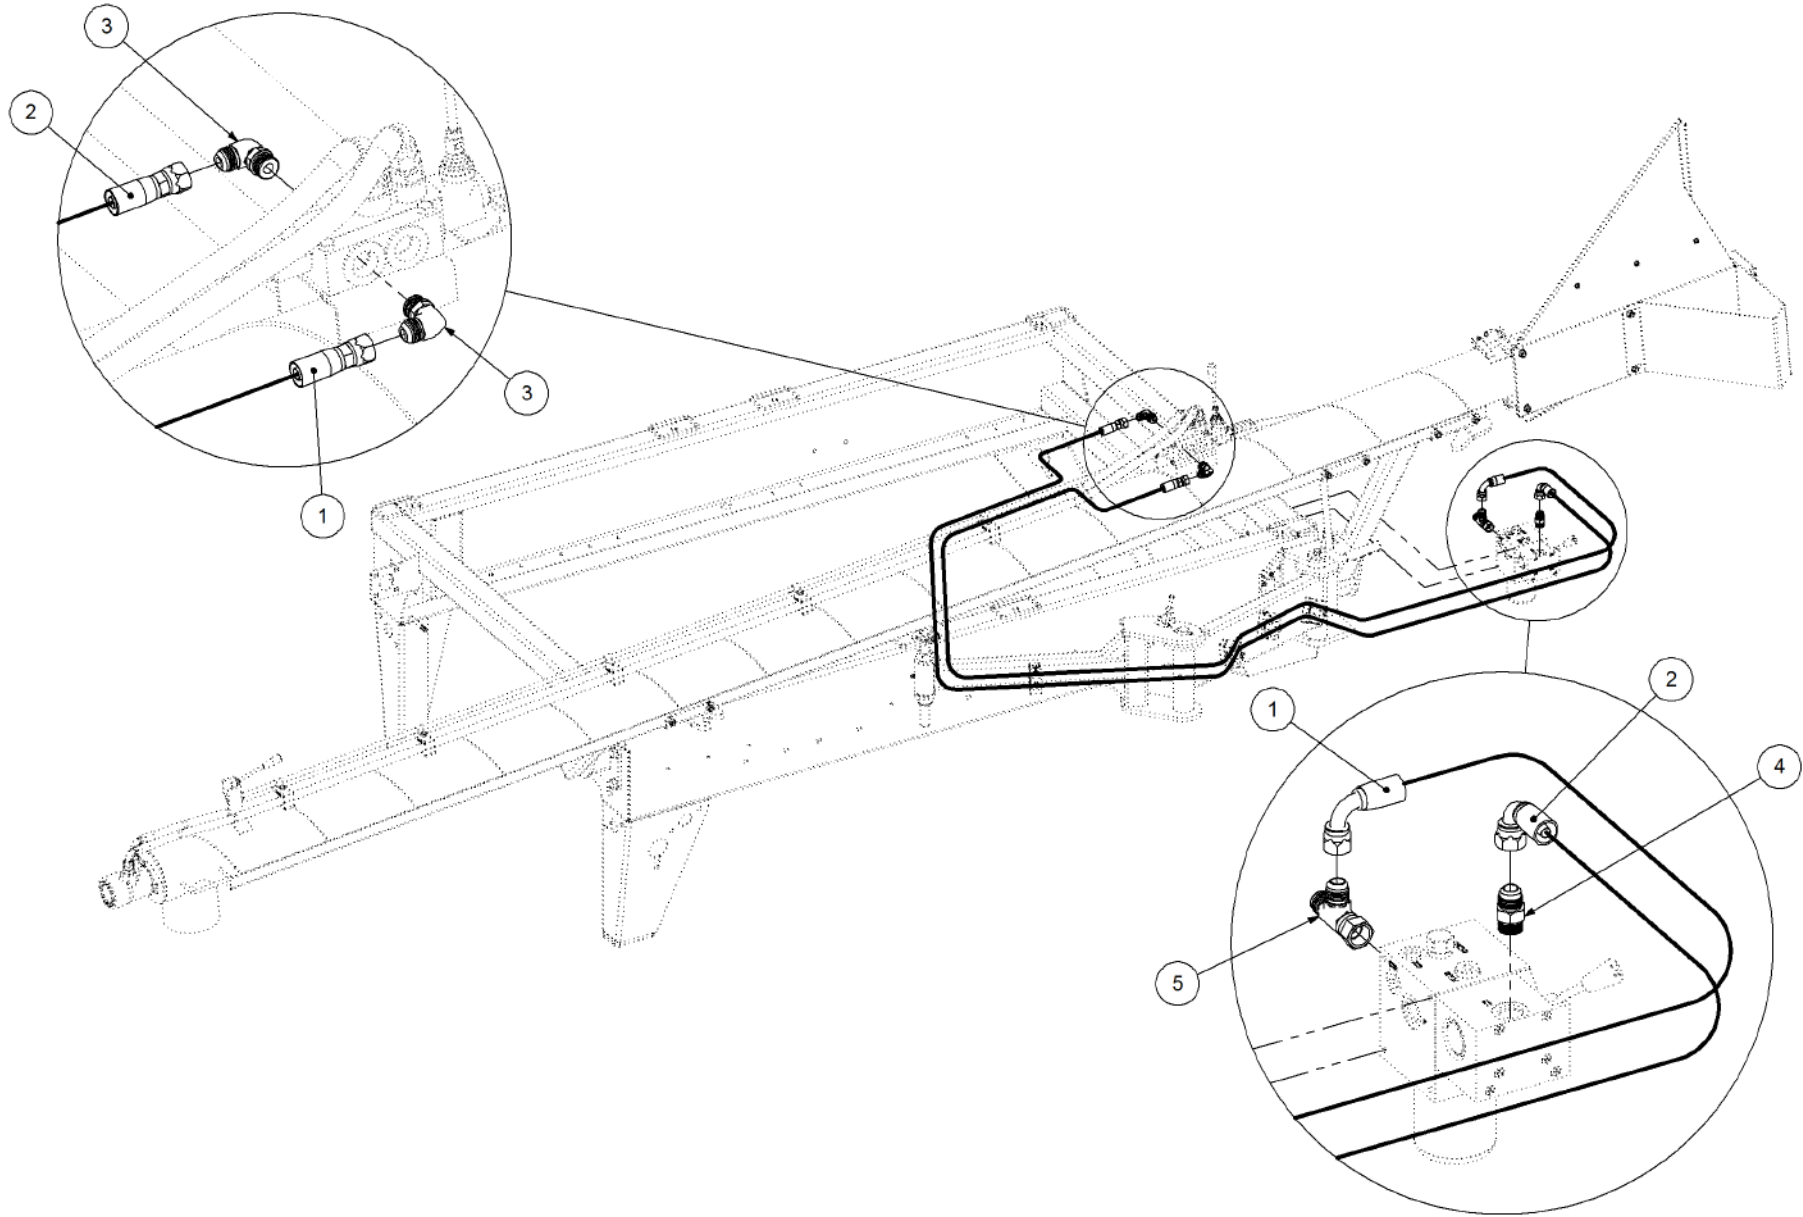

P/N 150000161

Hydraulic Hose & Fittings Kit

Key	Part Number	Description	Qty
1	150000092	Hyd Hose 1/2" DWB x 8000 Lg	1
2	150000093	Hyd Hose 1/2" DWB x 9000 Lg	1
3	15210C5OX-S	Fitting - Elbow 90° 7/8" JicM x 7/8" UnoM	2
4	15210F5OX-S	Fitting - Connector 7/8" JicM x 7/8" UnoM	1
5	15210R6X-S	Fitting - Tee 7/8" JicM x 7/8" JicM x 7/8" JicF	1

Key	Part Number	Description	Qty