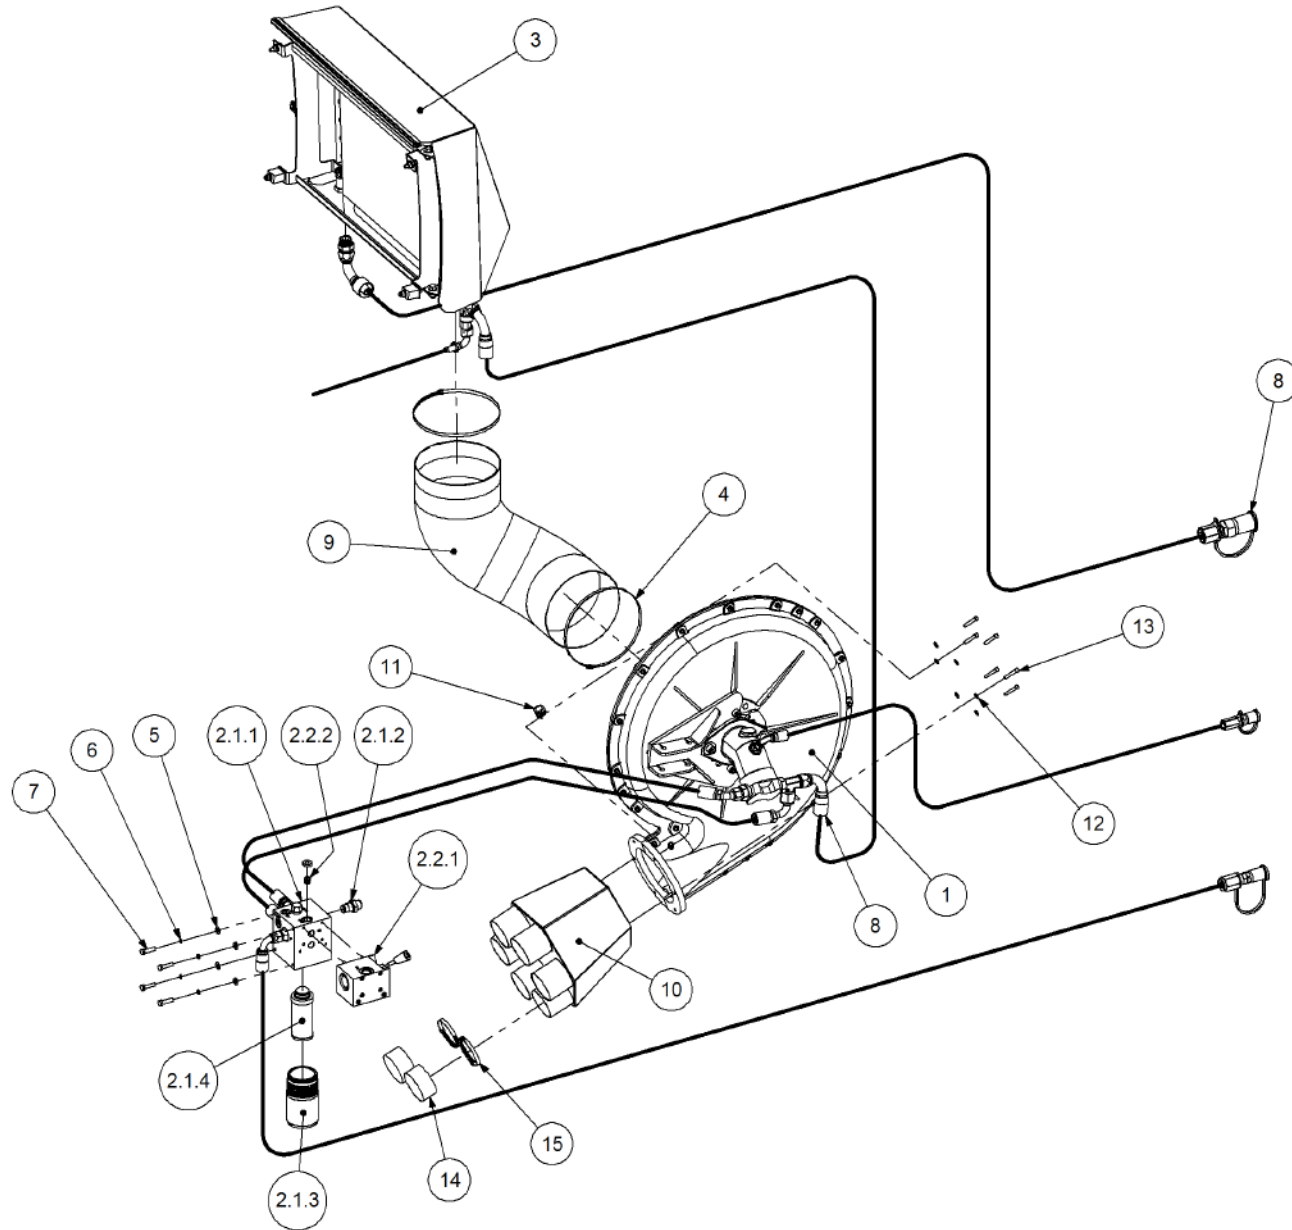

P/N 250000104 Blower Kit - Rexroth w/- Diverter Valve

P/N 250000104 Blower Kit - Rexroth w/- Diverter Valve

Key	Part Number	Description	Qty
1	251902000	Blower - Rexroth	1
2	254000006	Anti Cavity Manifold & Diverter Valve	1
2.1	254000002	Anti Cavity Manifold	1
2.1.1	161000003	Anti Cavity Manifold	1
2.1.2	161000005	HI-VT Indicator	1
2.1.3	254000001	Filter Bowl	1
2.1.4	159424400	Filter Element	1
2.2	254000003	Diverter Valve	1
2.2.1	161000004	Diverter Valve 6 Bolt Version	1
2.2.2	013451313	Fitting - Plug 1/4" BspM	1
3	205450010	Cooler Assy	1
4	101178229	Hose Clamp - 178 - 229	2
5	085108000	Flat Washer 8 ID	4
6	086108000	Spring Washer 8 ID	4
7	050080258	Bolt Hex Hd M8 x 25	4
8	150000097	Hydraulic Hose & Fittings Kit	1
9	205001000	Hose - 8" Nyladuct	1
10	259602000	Blower Outlet - 6 Outlet	1
11	115001351	Cable Clamp 18mm	1
12	035106151	Flat Washer 1/4" ID	6
13	010106032	Cap Screw 1/4" UNC x 1-1/4"	6
14	197000762	Blank Off Cap 3" Black	2
15	101070090	Hose Clamp - Tridon 70 - 90	2

Key	Part Number	Description	Qty