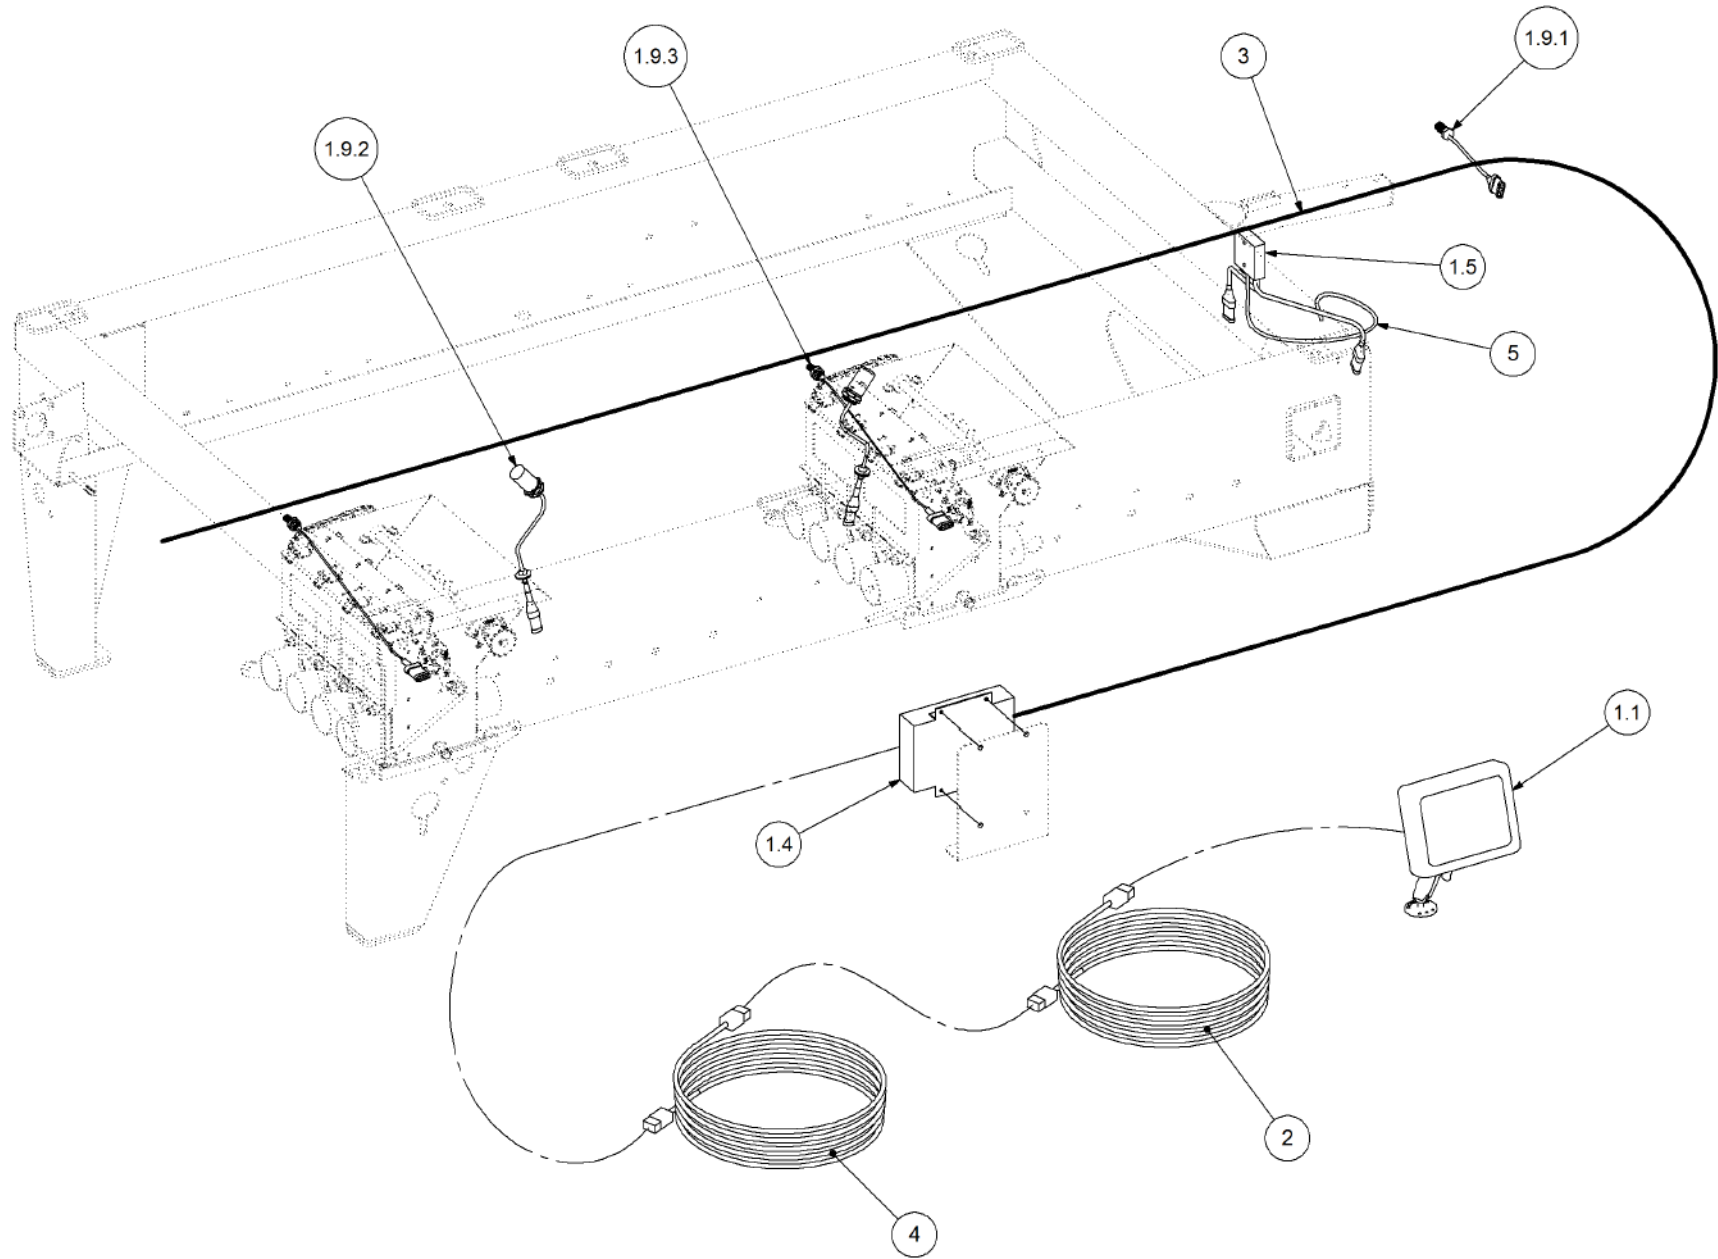

P/N 290103531

Monitor & Harness Kit - Eagle 2 Bin w/- Hyd Drive

Key	Part Number	Description	Qty
1	116103531	Monitor - Eagle 2 Bin (Hydraulic Drive)	1
1.1	116701755	Console - Eagle	1
1.2	116101507	Harness - Modem	1
1.3	116103017	Power Adaptor - GPS	1
1.4	116101526	Multi Drive Electronic Control Unit (MDECU) 4 Bin	1
1.5	116900267	Sensor Kit - Fan Pressure	1
1.6	116103027	Harness - Hydraulic Drive	2
1.7	116900875	Manual - Eagle (Electric Drive)	1
1.8	116103023E	Antenna - GPS	1
1.9	116401884	Sensor Kit - 2 Bin	1
1.9.1	116900755	Sensor - Fan	1
1.9.2	116900667	Sensor Kit - Bin Level	2
1.9.3	116701798	Sensor - Speed	2
2	116701973	Harness - Tractor	1
3	116700453	Harness - 4 Bin	1
4	116700468	Harness - 10.0m Extension	1
5	109600006	Air Line	1

Key	Part Number	Description	Qty