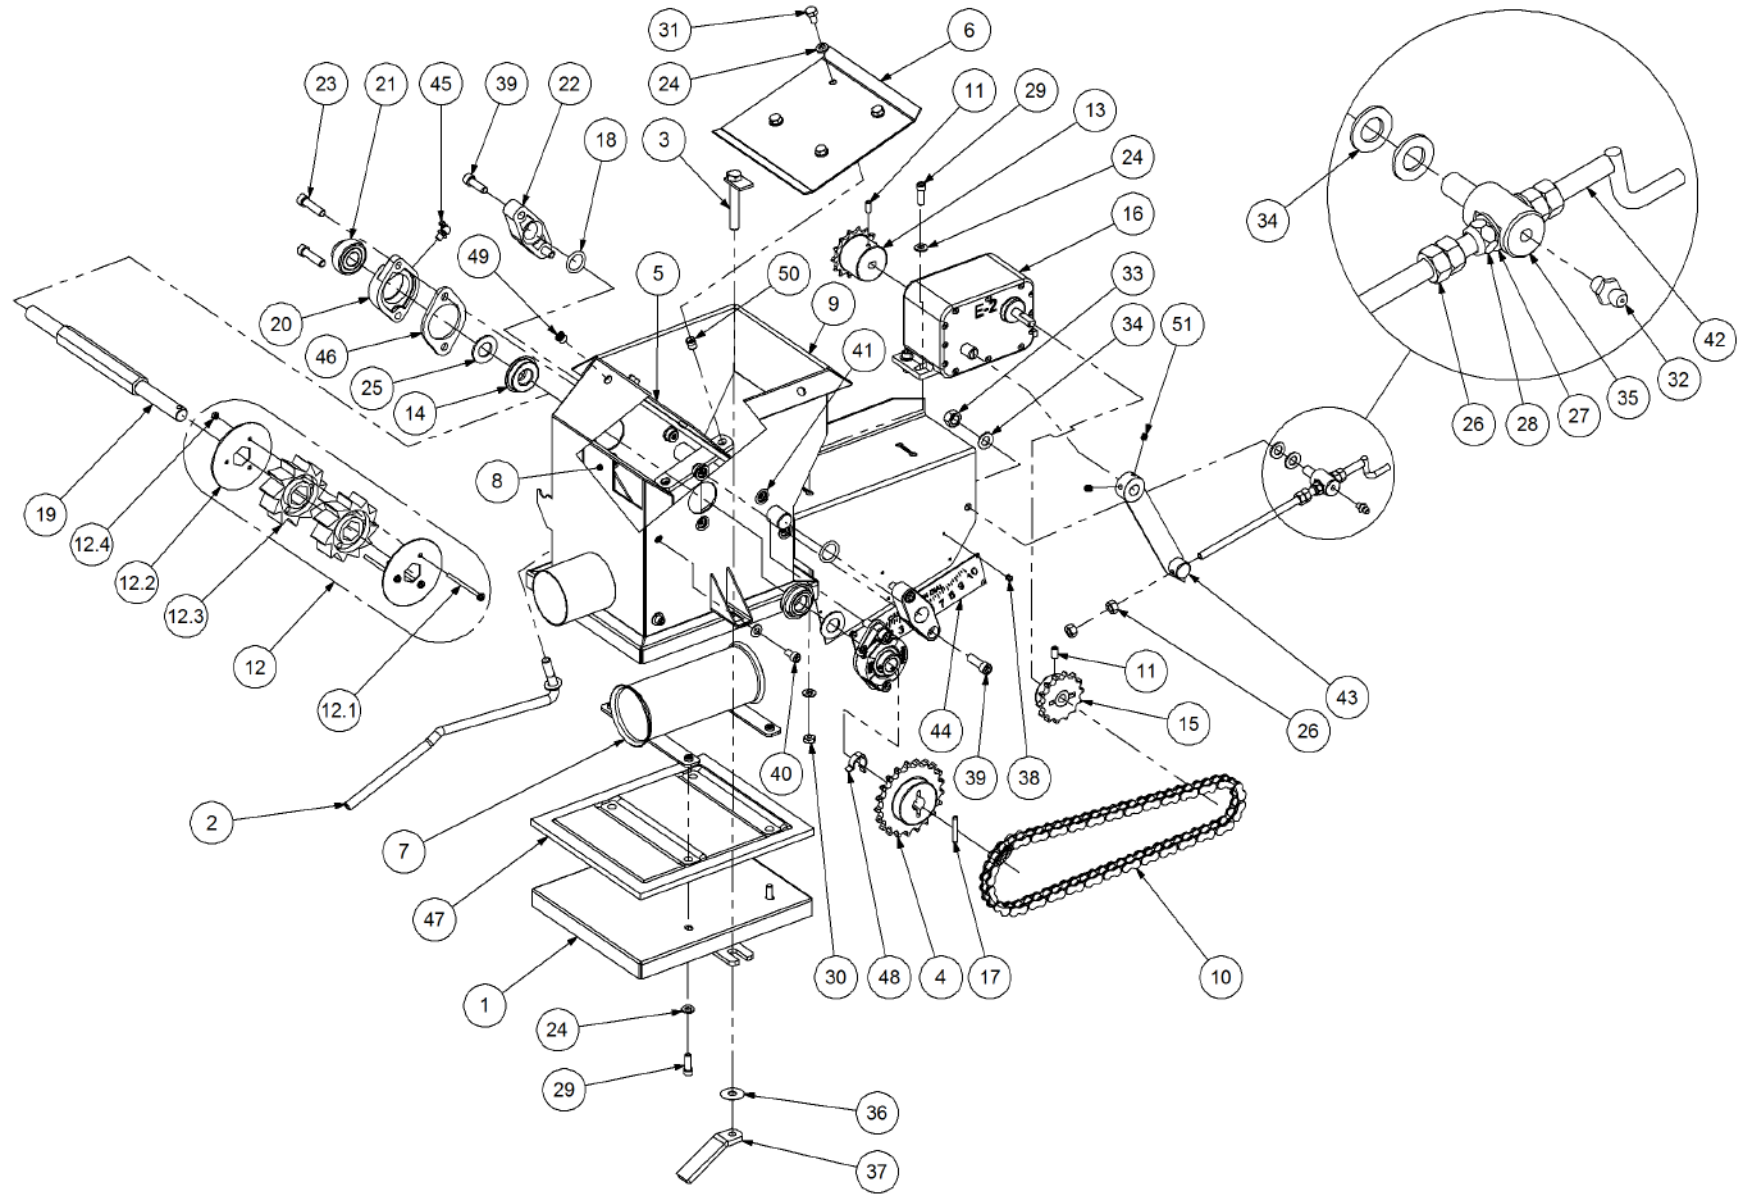

P/N 208100000 Metering Unit SSB - 1 Way Ground Drive

P/N 208100000 Metering Unit SSB - 1 Way Ground Drive

Key	Part Number	Description	Qty	Key	Part Number	Description	Qty
1	208100026	Bottom Door - SSB	1	29	010106019	Cap Screw 1/4" UNC x 3/4"	8
2	208100051	Cleanout Door Handle - SSB	1	30	030130061	Nut 1/4" UNC Nyloc	4
3	208100061	Bottom Door Bolt - SSB	2	31	000060135	Bolt Hex Hd 1/4" UNC x 1/2"	6
4	208100095	Sprocket (Plastic) 1/2" BS x 21T	1	32	111206000	Grease Nipple 1/4" UNF	1
5	208100071	Coarse Seeds Plate - SSB	1	33	030130101	Nut 3/8" UNC Nyloc	2
6	208100047	Clean Out Door - SSB	1	34	035110191	Flat Washer 3/8" ID	3
7	208100028	Flow Through Tube	1	35	290601007	Screw Swivel	1
8	208100020	Port Plate - 1 Way	1	36	035110251	Flat Washer 3/8" ID	2
9	208100002	Metering Unit SSB - 1 Way	1	37	208100060	Handle - Bottom Door Fastener	2
10	208125002	Chain 1/2" AS Simplex	1	38	094103001	Pop Rivet 1/8" Aluminium	6
11	013110613	Grub Screw 1/4" UNC x 1/2"	2	39	010208025	Cap Screw 5/16" BSW x 1"	4
12	208100092	Spool Assy - SSB	1	40	010106012	Cap Screw 1/4" UNC x 1/2"	4
12.1	059604060	Bolt Pan Hd M4 x 60	3	41	030170081	Nut 5/16" UNC Huck	8
12.2	193001905	Spool Washer	2	42	209600001	Indicator Adjusting Screw	1
12.3	197018845	Spool	2	43	208100111	Calibration Indicator	1
12.4	080310041	Nut M4 S/Steel	3	44	192017841	Calibration Dial 178 x 42 x 1mm	1
13	290000036	Sprocket (Plastic) 1/2" BS x 14T - 3/8" ID	1	45	111206675	Grease Nipple 1/4" UNF - 67.5°	2
14	197161687	Seal 5/8" ID	2	46	197001626P	Gasket (Small) - Bearing	2
15	208400167	Sprocket (Plastic) 1/2" BS x 14T	1	47	208100016	Door Rubber - SSB	1
16	130000020	Zero Max E2 Gear Box	1	48	193003765	Retainer Clip - Sprocket	1
17	090105032	Roll Pin 3/16" x 1-1/4"	1	49	030170001	Nut 1/4" UNC Huck	2
18	197192535	O'Ring 3/4" ID x 1" OD x 0.139"	2	50	030170061	Nut 1/4" UNC Huck	4
19	208100100	Spool Shaft - SSB	1	51	013110606	Grub Screw 1/4" UNC x 1/4"	2
20	136520300	Bearing Housing	2				
21	135320210	Bearing - 5/8" ID	2				
22	137308846	Bush	2				
23	010208032	Cap Screw 5/16" BSW x 1-1/4"	4				
24	035106151	Flat Washer 1/4" ID	22				
25	035316320	Flat Washer 5/8" ID S/Steel	2				
26	030110081	Nut 5/16" UNC	6				
27	035108161	Flat Washer 5/16" ID	2				
28	030130081	Nut 5/16" UNC Nyloc	1