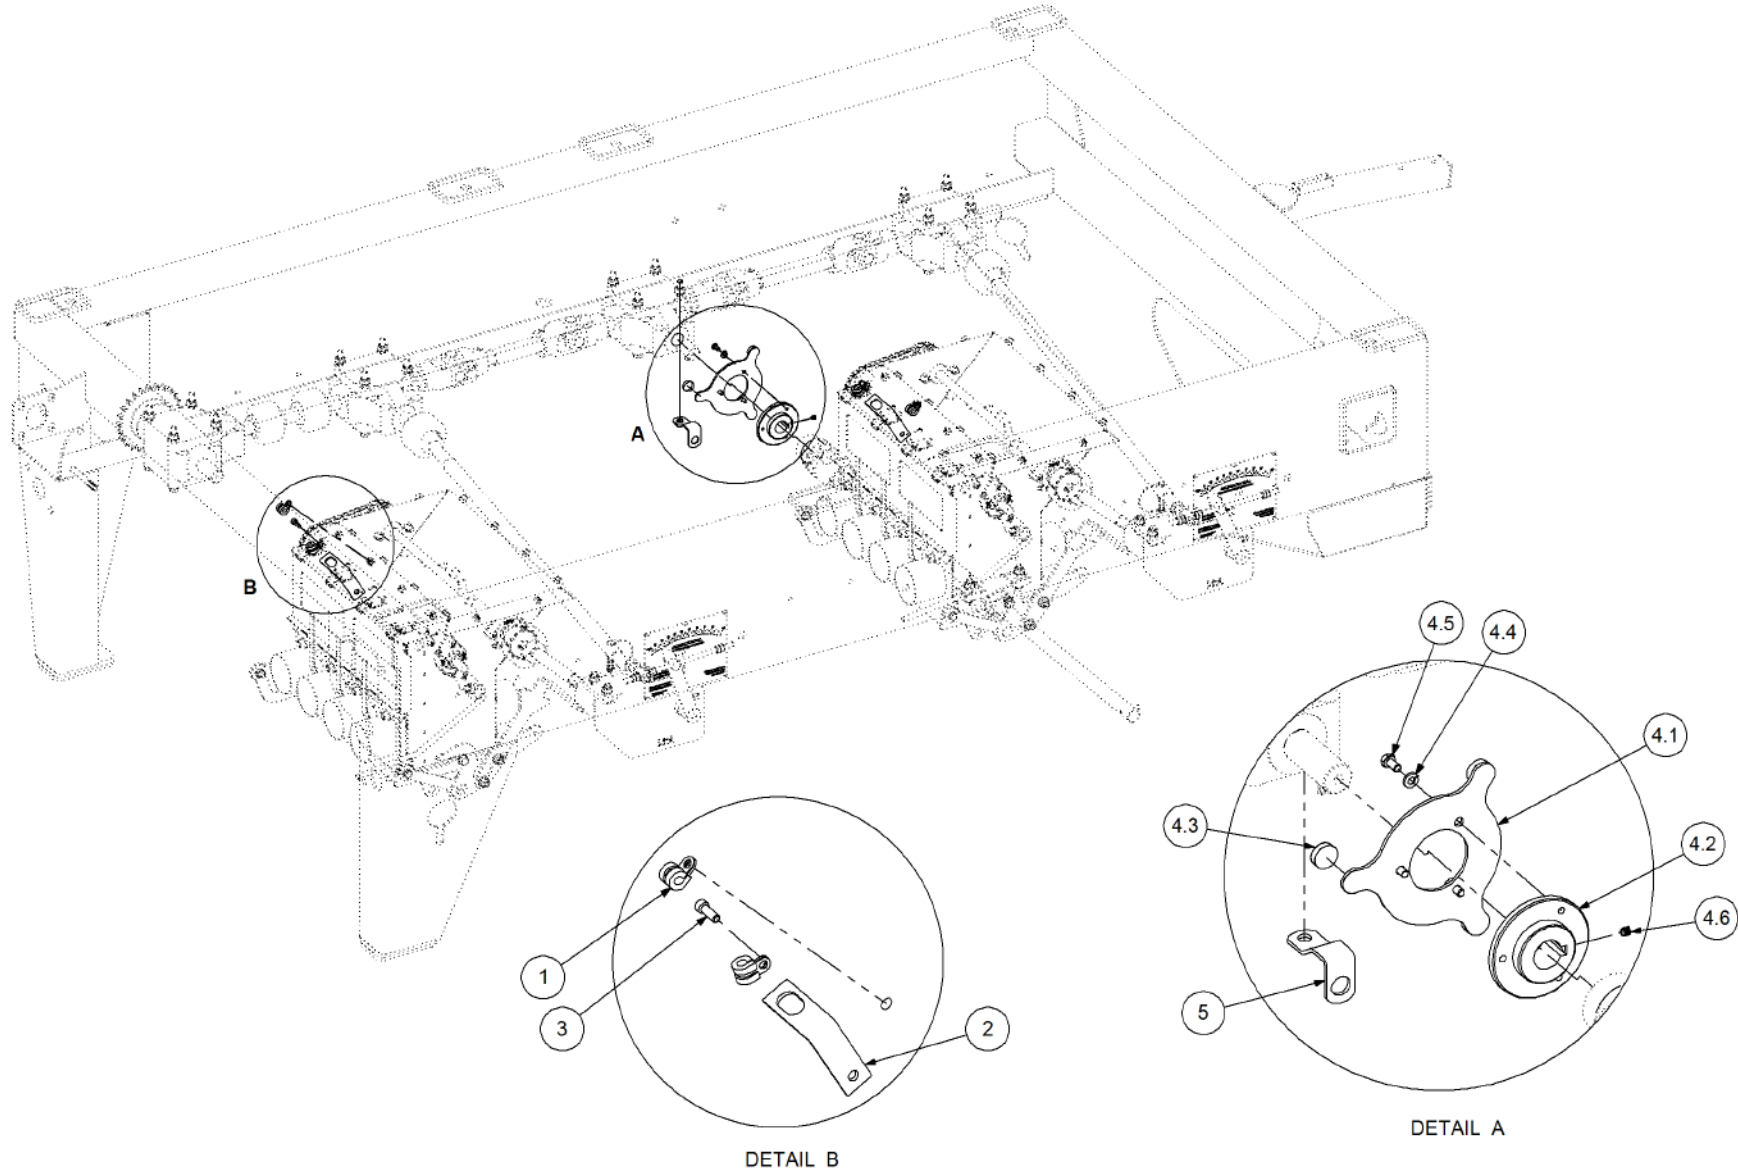

P/N 290000133   Sensor Mount Kit - 2 Bin

Key	Part Number	Description	Qty
1	115001350	Cable Clamp 10mm	4
2	290000098	Speed Sensor Bracket	2
3	010106019	Cap Screw 1/4" UNC x 3/4"	2
4	290000111	Sensor Plate w/- Collar	1
4.1	290000127	Sensor Plate	1
4.2	290000109	Sensor Collar	1
4.3	193075005	Disc Magnet	3
4.4	036106000	Spring Washer 1/4" ID	3
4.5	050060128	Bolt Hex Hd M6 x 12	3
4.6	013110606	Grub Screw 1/4" UNC x 1/4"	1
5	290000102	Sensor Mount	1

Key	Part Number	Description	Qty