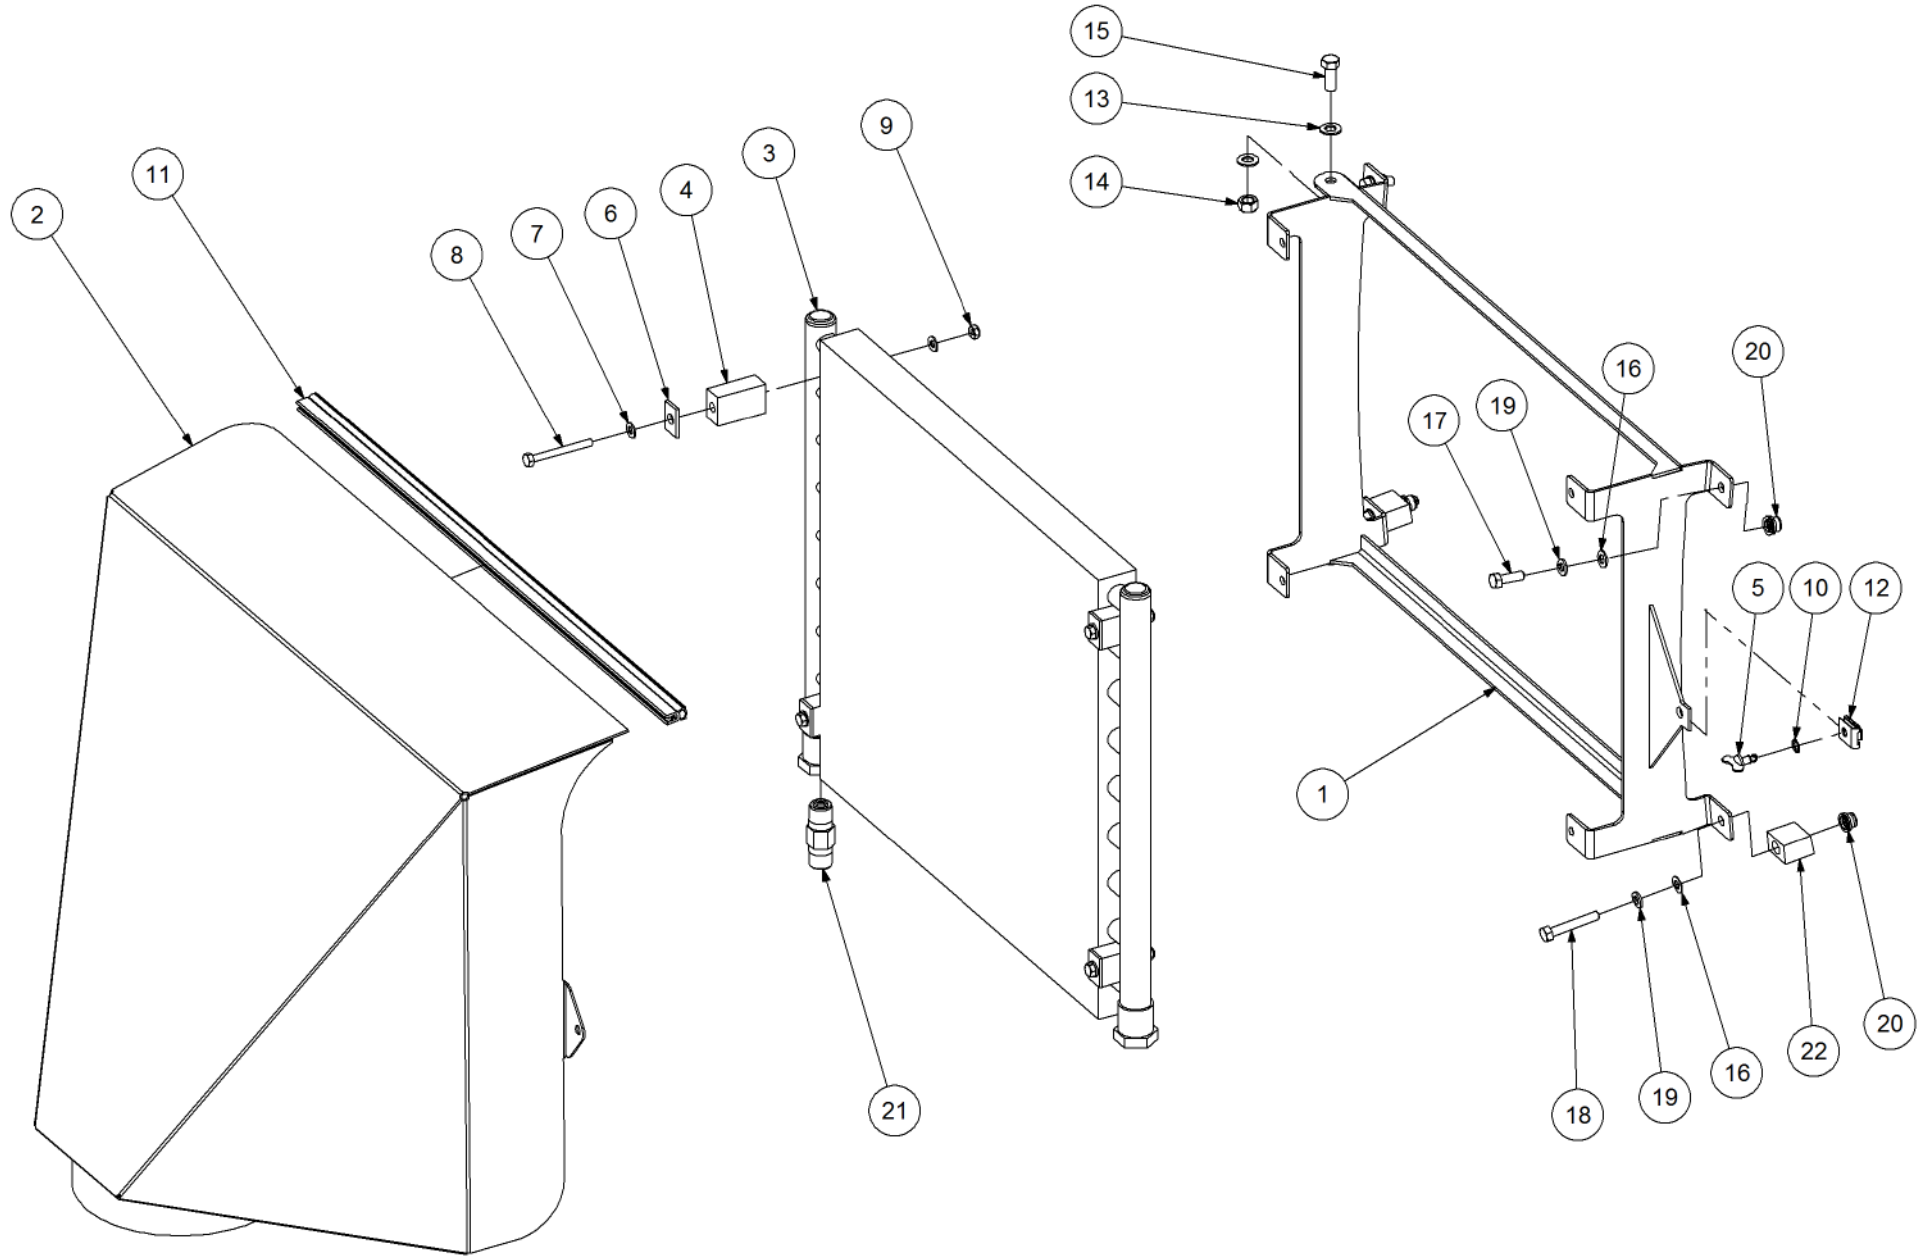

P/N 205450010 Cooler Assy

P/N 205450010 Cooler Assy

Key	Part Number	Description	Qty
1	205603001	Cooler Mount	1
2	205600001	Cooler Shroud	1
3	163109241	Oil Cooler	1
4	197203050	Rubber Cooler Mount	4
5	067852260	Wing Hd Stud -1/4 Turn Fastener	1
6	203154007	Spacer Washer	4
7	035106151	Flat Washer 1/4" ID	8
8	000060635	Bolt Hex Hd 1/4" UNC x 2-1/2"	4
9	030130061	Nut 1/4" UNC Nyloc	4
10	067853420	Retainer -1/4 Turn Fastener	1
11	205600006	Rubber Seal	1
12	067854101	Receptacle -1/4 Turn Fastener	1
13	035110191	Flat Washer 3/8" ID	4
14	030130101	Nut 3/8" UNC Nyloc	2
15	000100255	Bolt Hex Hd 3/8" UNC x 1"	2
16	035108161	Flat Washer 5/16" ID	4
17	000080255	Bolt Hex Hd 5/16" UNC x 1"	2
18	000080505	Bolt Hex Hd 5/16" UNC x 2"	2
19	036108000	Spring Washer 5/16" ID	4
20	030170081	Nut 5/16" UNC Huck	4
21	200122350	Relief Valve	1
22	197203033	Cooler Mount Spacer Block	2

Key	Part Number	Description	Qty