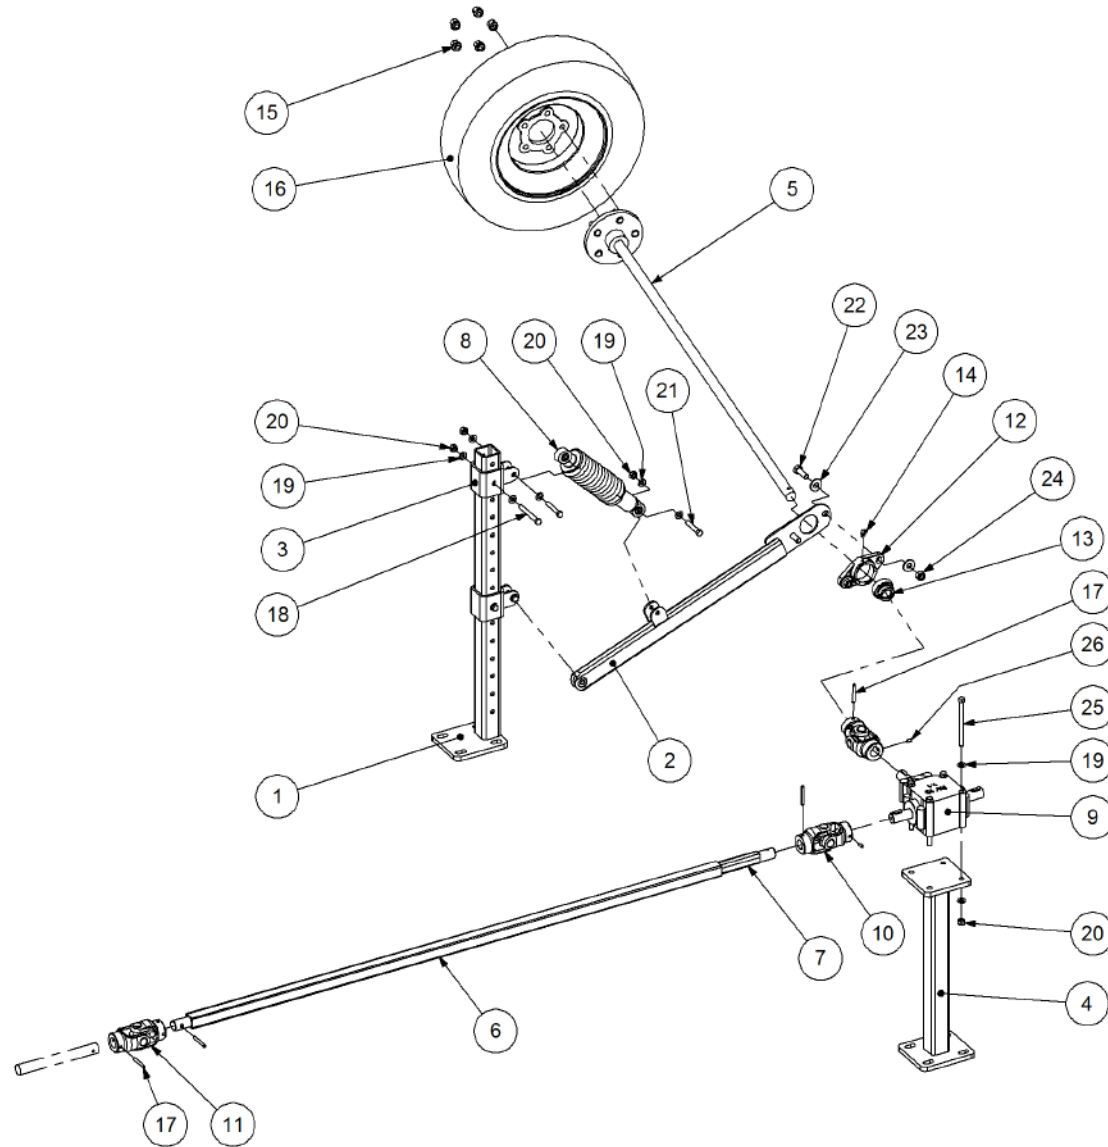

P/N 246302000 Drive Kit - Wheel on Wheel

P/N 246302000 Drive Kit - Wheel on Wheel

Key	Part Number	Description	Qty	Key	Part Number	Description	Qty
1	246302001	Mount - Wheel on Wheel	1				
2	246302005	Arm	1				
3	246302011	Adjuster Slide	2				
4	246302015	Mount - Gearbox	1				
5	246302021	Drive Shaft & Flange - WOW	1				
6	246302025	Shaft Outer	1				
7	246302031	Shaft Inner	1				
8	145020230	Spring	1				
9	130010006	Gearbox - Ratio 1:1	1				
9.1	130025477	Seal 25 ID - Gearbox	3				
10	132025320	Universal 1" x 25mm Key - Dual	2				
11	290302073	Universal Joint	1				
12	136420501	Bearing Housing - 2 Bolt	1				
13	135520525	Bearing - 1" ID	1				
14	111206675	Grease Nipple 1/4" UNF - 67.5°	1				
15	032160111	Wheel Nut 7/16" UNF	5				
16	195050010	Wheel Assy 5.00 x 10 5 Stud	1				
17	090106050	Roll Pin 1/4" x 2"	4				
18	000100805	Bolt Hex Hd 3/8" UNC x 3-1/4"	2				
19	035110191	Flat Washer 3/8" ID	18				
20	030130101	Nut 3/8" UNC Nyloc	9				
21	000100605	Bolt Hex Hd 3/8" UNC x 2-1/4"	3				
22	000130385	Bolt Hex Hd 1/2" UNC x 1-1/2"	2				
23	035113250	Flat Washer 1/2" ID	4				
24	030130131	Nut 1/2" UNC Nyloc	2				
25	000101255	Bolt Hex Hd 3/8" UNC x 5"	4				
26	013110613	Grub Screw 1/4" UNC x 1/2"	2