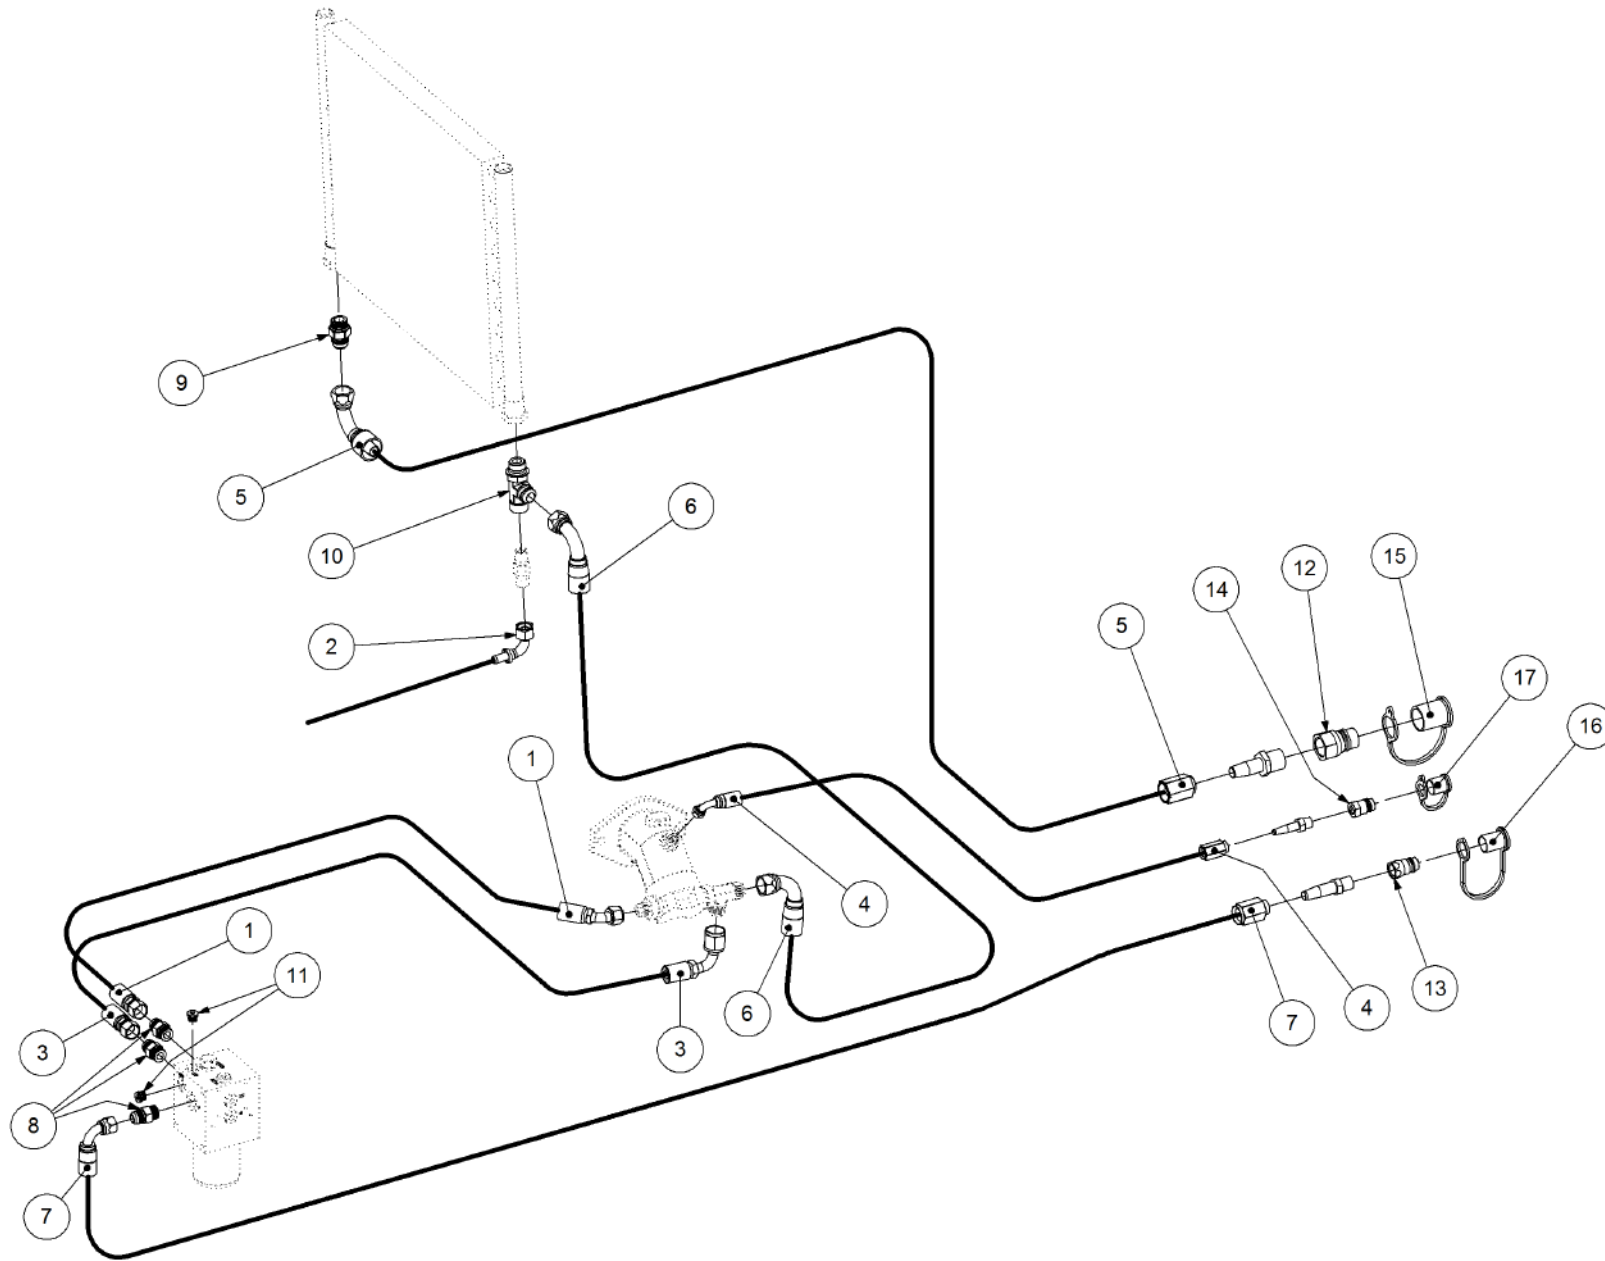

P/N 150000097

Hydraulic Hose & Fittings Kit

Key	Part Number	Description	Qty
1	150000006	Hyd Hose 5/8" DWB x 676 Lg	1
2	150000022	Hyd Hose 1/2" SFB x 1023 Lg	1
3	150000026	Hyd Hose 5/8" DWB x 779 Lg	1
4	150000040	Hyd Hose 3/8" SWB x 5069 Lg	1
5	150000041	Hyd Hose 3/4" SWB x 6589 Lg	1
6	150000050	Hyd Hose 3/4" SWB x 1504 Lg	1
7	150000071	Hyd Hose 5/8" DWB x 6083 Lg	1
8	15210F5OX-S	Fitting - Connector 7/8" JicM x 7/8" UnoM	3
9	15212F5OX-S	Fitting - Connector 1-1/16" JicM x 1-1/16" UnoM	1
10	152JB7037	Fitting - Tee 1/2" BspF x 1-1/16" JicM x 1-1/16" UnoM	1
11	1526HP5ON-S	Fitting - Plug 9/16" UnoM	2
12	1524010-6PBSPP	Coupling Q/R Male - 1" BspF	1
13	1528010-4	Coupling Q/R Male - 1/2" NptF	1
14	1524010-3P	Coupling Q/R Male (poppet) - 3/8" NptF	1
15	1525209-6	Dust Cap - 1"	1
16	1525209-4M	Dust Cap - 1/2"	1
17	1525209-3M	Dust Cap - 3/8"	1

Key	Part Number	Description	Qty