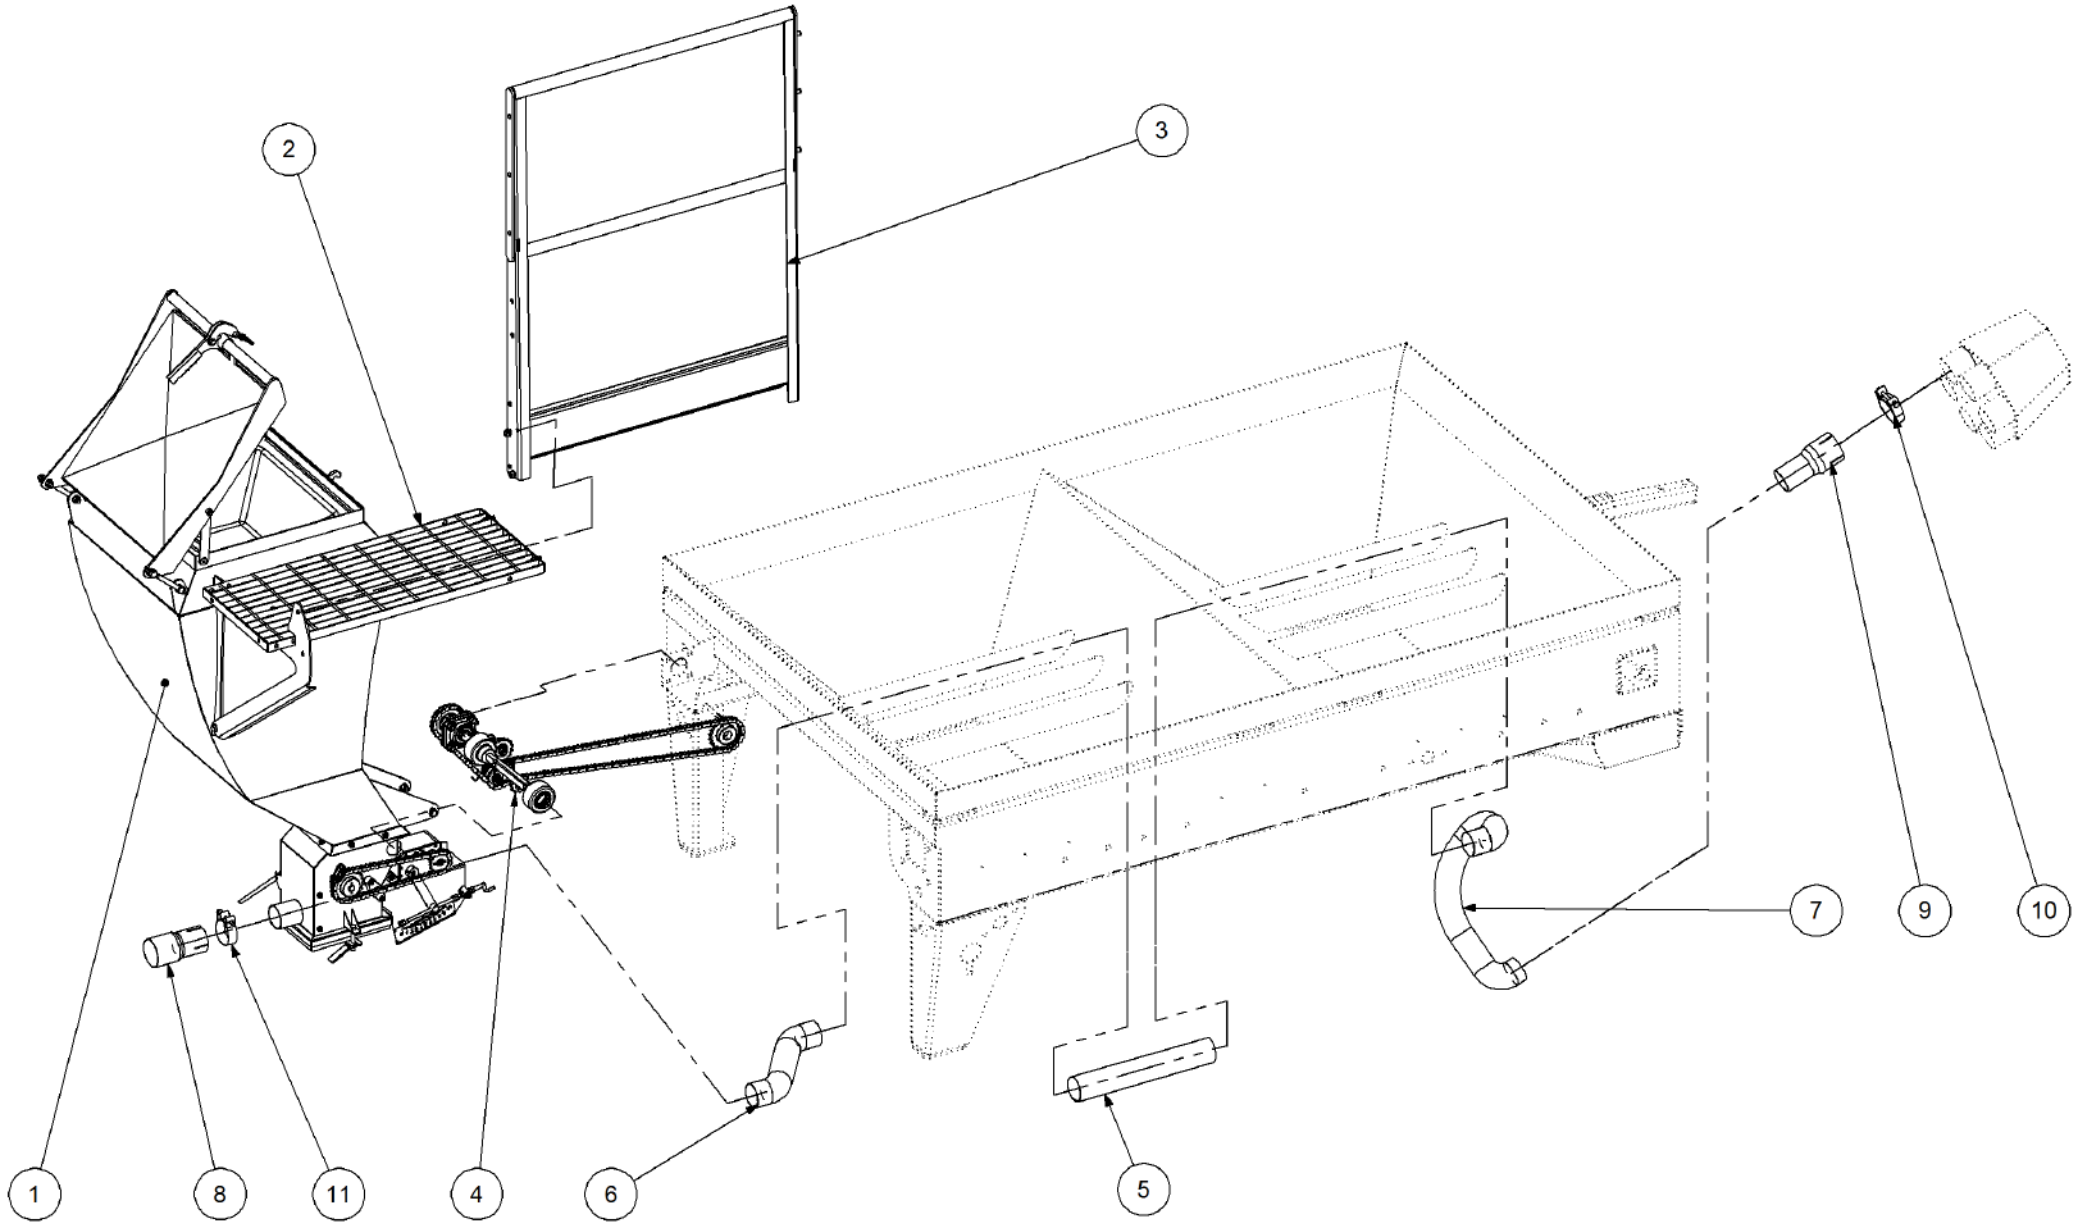

P/N 201225053

SSB Kit - 225L 1 Way Wheel on Wheel Drive

Key	Part Number	Description	Qty
1	201225254	SSB Sub Assembly - 225L 1 Way Ground Drive	1
2	201225215	SSB Walkway Kit - 225L	1
3	201225211	SSB Handrail Kit - 225L	1
4	290452800	Drive Kit - SSB 225L Wheel on Wheel	1
5	109200064	Hose Ductaflex 63 Dia	1
6	109200064	Hose Ductaflex 63 Dia	1
7	109200064	Hose Ductaflex 63 Dia	1
8	208000050	Reducer 2 1/2" ID x 3" OD	1
9	208000075	Reducer 3" ID x 2-1/2" OD	1
10	100074079	Hose Clamp - Mikalor 74 - 79	1
11	100064067	Hose Clamp - Mikalor 64 - 67	1

Key	Part Number	Description	Qty