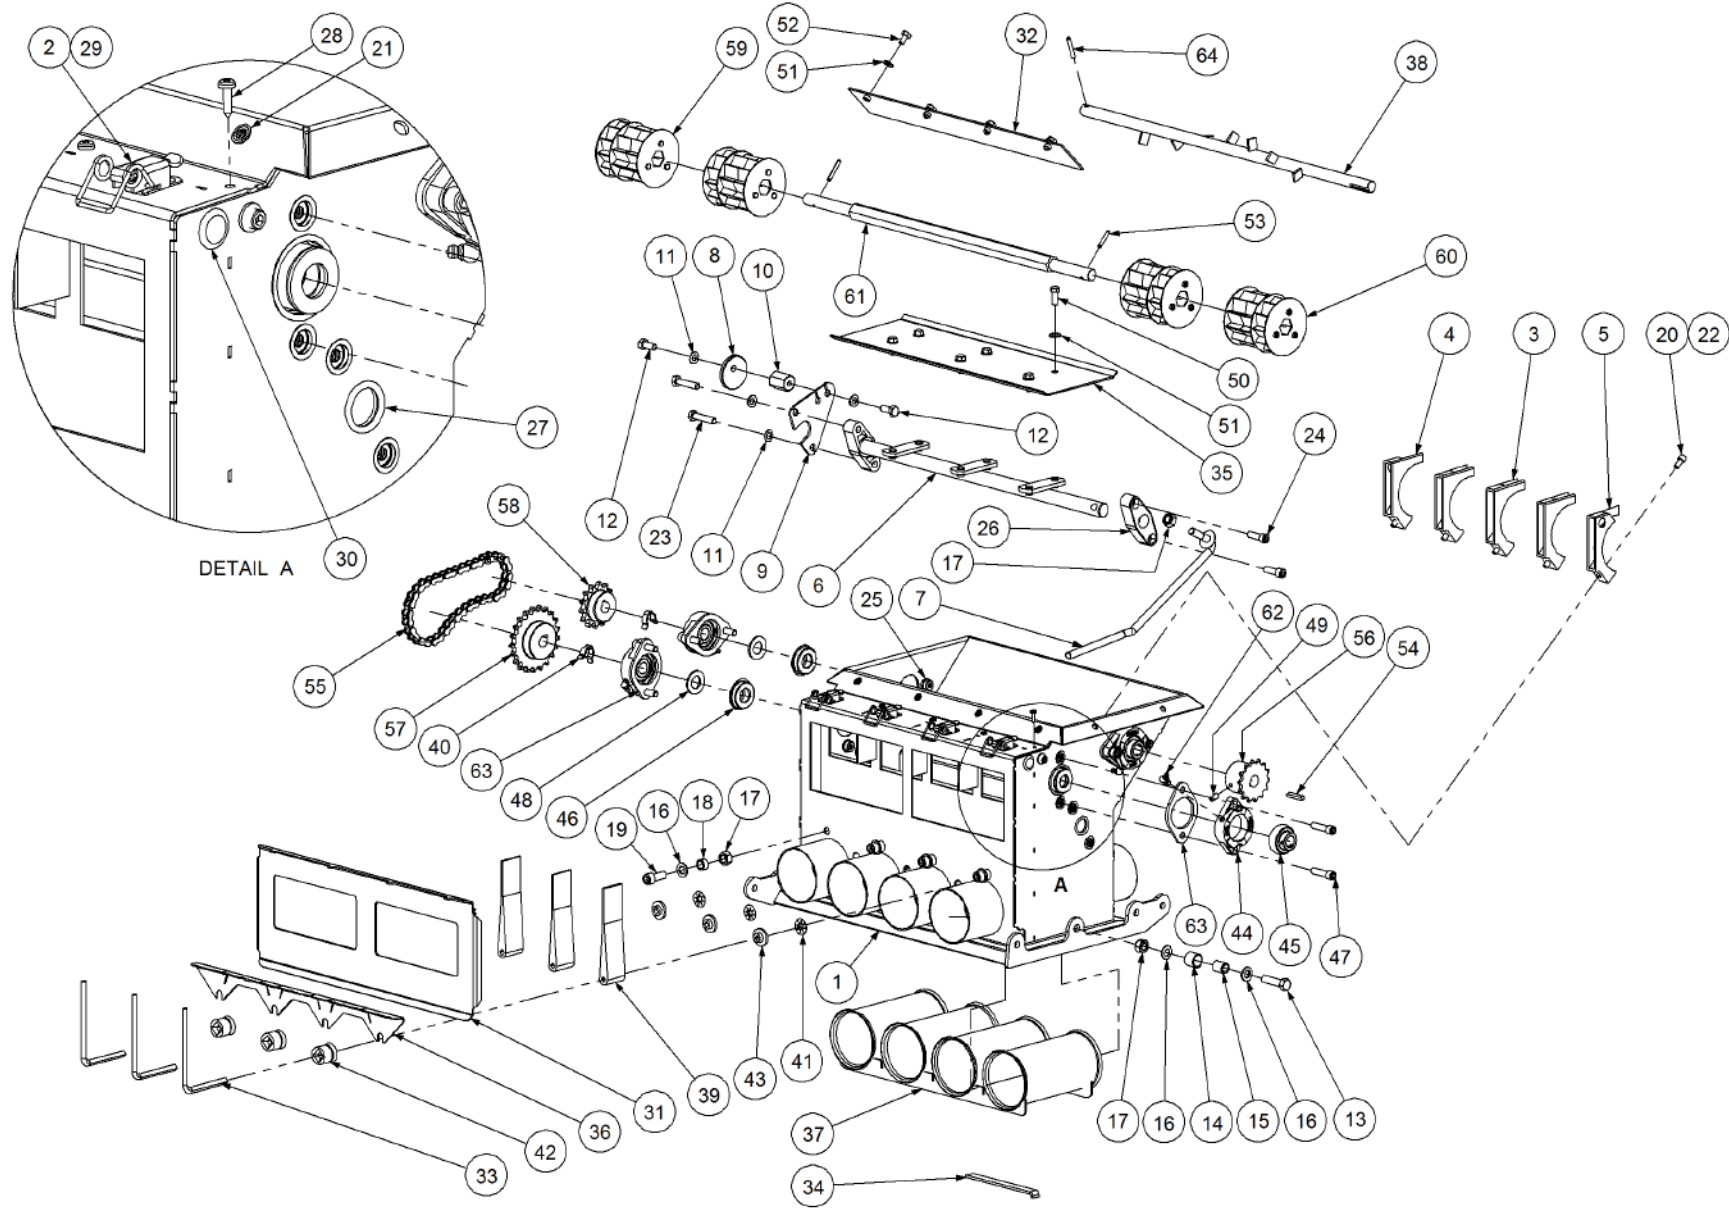

P/N 208400001 Metering Unit Assy - 4 Way (less Bottom Door)

P/N 208400001 Metering Unit Assy - 4 Way (less Bottom Door)

Key	Part Number	Description	Qty	Key	Part Number	Description	Qty
1	208400002	Metering Unit Body - 4 Way	1	33	208400101	Vane Handle	3
2	193020504	Over Centre Clamp	4	34	208400073	Clip - Flow Through Tube	1
3	208400126	Spool Divider	3	35	208400047	Cleanout Door - 4 Way	1
4	208400128	Spool Divider - LH	1	36	208400075	Indent Plate - Vane Lever - 4 Way	1
5	208400127	Spool Divider - RH	1	37	208400071	Flow Through Tube	1
6	208400054	Cleanout Door Shaft - 4 Way	1	38	208400081	Agitator Shaft - 4 Way	1
7	208400051	Cleanout Door Handle	1	39	193008851	Vane - Metering Unit	3
8	208400061	Chain Tensioner Block	1	40	193003765	Retainer Clip - Sprocket	2
9	208400062	Chain Tensioner Bracket	1	41	193001761	Retainer Clip	3
10	208400064	Chain Tensioner Spacer	1	42	208400125	Seal Assy	3
11	035108161	Flat Washer 5/16" ID	4	43	137308858	Bush 8mm	3
12	000080195	Bolt Hex Hd 5/16" UNC x 3/4"	2	44	136520300	Bearing Housing	4
13	000100385	Bolt Hex Hd 3/8" UNC x 1-1/2"	2	45	135320210	Bearing - 5/8" ID	4
14	208400077	Latch Bearing	2	46	197161687	Seal 5/8" ID	4
15	208400089	Latch Bearing Spacer	2	47	010208032	Cap Screw 5/16" BSW x 1-1/4"	8
16	035110191	Flat Washer 3/8" ID	8	48	035316320	Flat Washer 5/8" ID S/Steel	4
17	030130101	Nut 3/8" UNC Nyloc	7	49	013110613	Grub Screw 1/4" UNC x 1/2"	1
18	208400076	Indent Plate Spacer - 4 Way	4	50	000060195	Bolt Hex Hd 1/4" UNC x 3/4"	6
19	010110025	Cap Screw 3/8" UNC x 1"	4	51	035106151	Flat Washer 1/4" ID	12
20	010106012	Cap Screw 1/4" UNC x 1/2"	7	52	000060135	Bolt Hex Hd 1/4" UNC x 1/2"	4
21	030170061	Nut 1/4" UNC Huck	9	53	090105025	Roll Pin 3/16" x 1"	1
22	030130061	Nut 1/4" UNC Nyloc	2	54	182047430	Key 4.75 x 4.75 x 30 Lg	1
23	000080385	Bolt Hex Hd 5/16" UNC x 1-1/2"	2	55	125140211	Chain Assy 1/2" AS (35 L + CL)	1
24	010208025	Cap Screw 5/16" BSW x 1"	2	56	290000032	Sprocket (Plastic) 1/2" BS x 14T - 5/8" ID	1
25	030170081	Nut 5/16" UNC Huck	12	57	126132106	Sprocket (Plastic) 1/2" BS x 21T - 5/8" ID	1
26	137308846	Bush	2	58	126150142	Sprocket (Plastic) 1/2" BS x 14T w/- Drive Groove	1
27	197192535	O'Ring 3/4" ID x 1" OD x 0.139"	2	59	208400093	Spool Assembly - RH	2
28	009408000	Screw 8g x 5/8"	5	60	208400092	Spool Assembly - LH	2
29	094303000	Pop Rivet 1/8" S/Steel	8	61	208400100	Spool Shaft - 4 Way	1
30	197000127	Blank Off Plug	2	62	111206675	Grease Nipple 1/4" UNF - 67.5°	4
31	208400110	Inspection Window & Seal	1	63	197001626	Gasket (Small) - Bearing	4
32	208400120	Spool Cover Plate	1	64	090105032	Roll Pin 3/16" x 1-1/4"	2