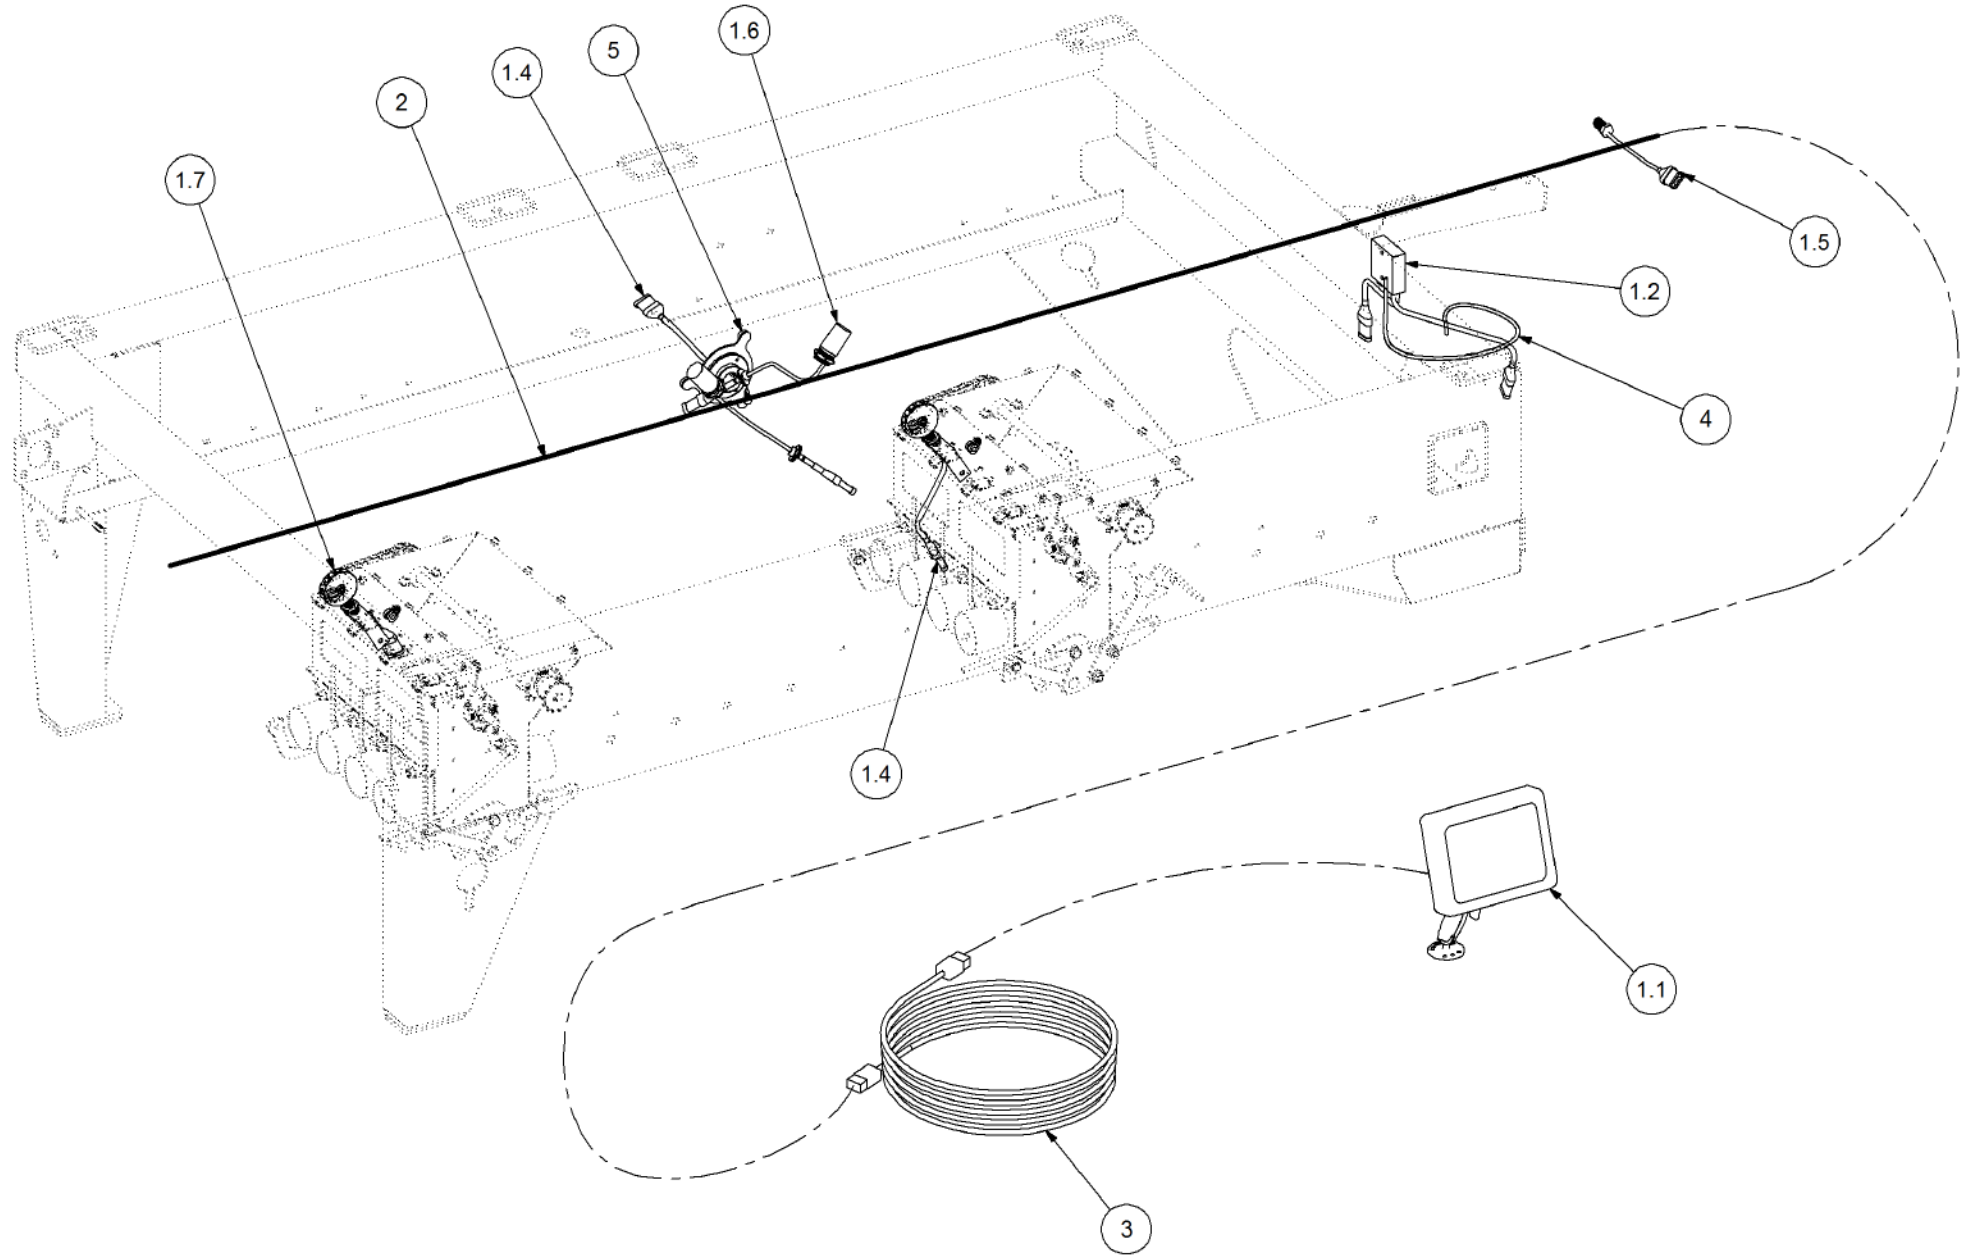

Key	Part Number	Description	Qty
-----	-------------	-------------	-----

P/N 290116911 Monitor & Harness Kit - Eagle 2 Bin

Key	Part Number	Description	Qty
1	116126400	Monitor - Eagle 2 Bin	1
1.1	116701755	Console - Eagle	1
1.2	116900267	Sensor Kit - Fan Pressure	1
1.3	116700600	Operator's Manual - Eagle Monitor	1
1.4	116901200	Sensor - Speed	3
1.5	116900755	Sensor - Fan	1
1.6	116900667	Sensor Kit - Bin Level	2
1.7	116900442	Encoder - 8 Magnet	2
2	116700453	Harness - 4 Bin	1
3	116701780	Harness - Tractor	1
4	109600006	Air Line	1
5	290000133	Sensor Mount Kit - 2 Bin	1