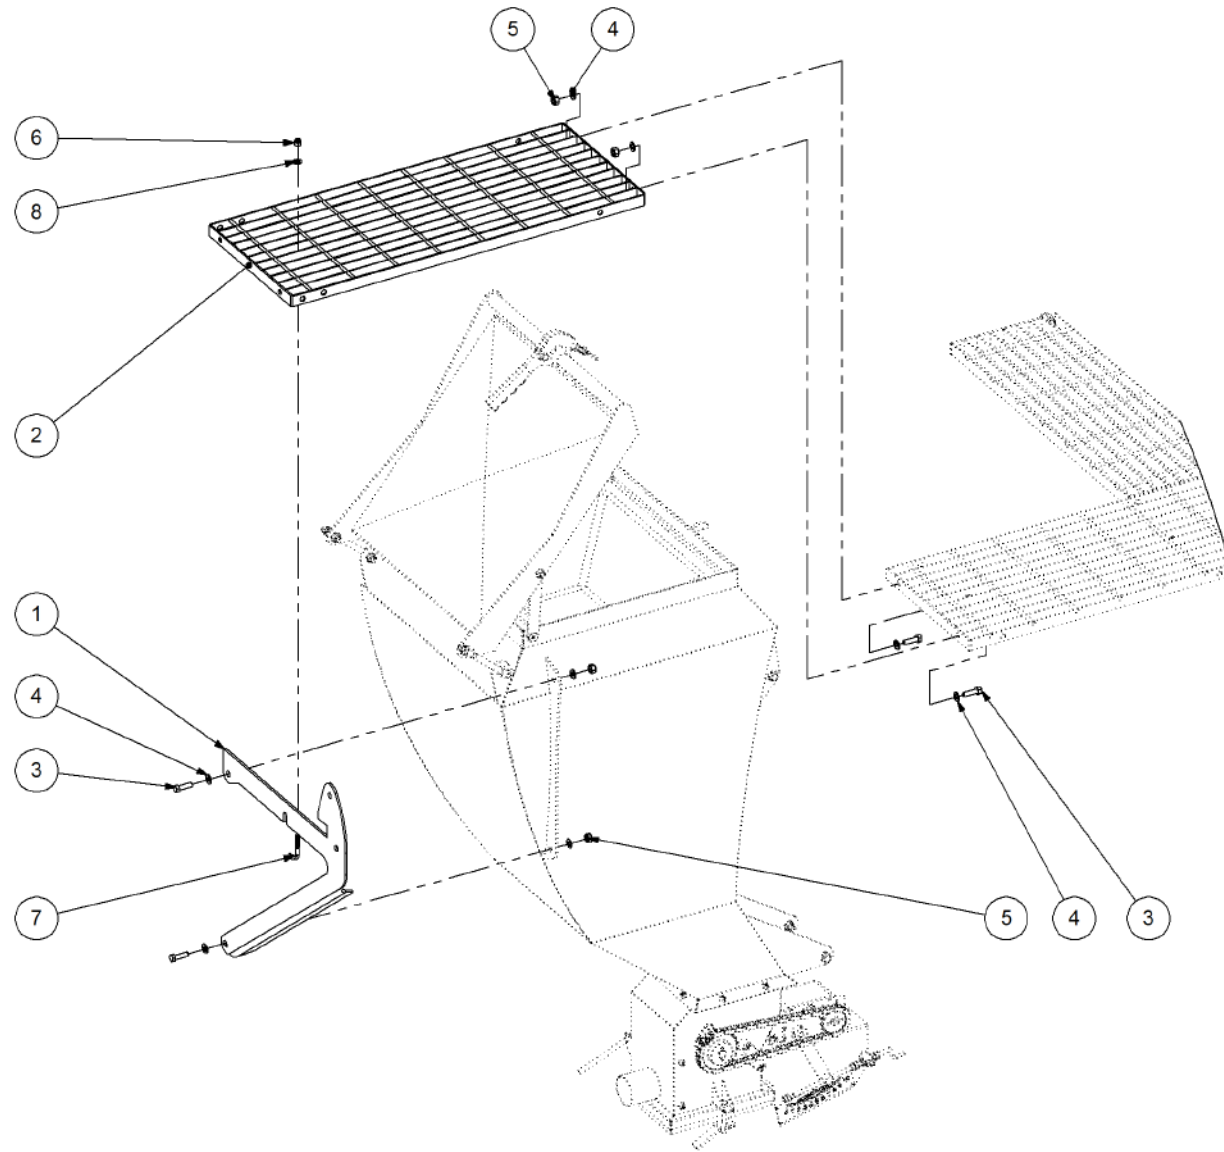

P/N 201225215 SSB Walkway Kit - 225L

Key	Part Number	Description	Qty
1	201200019	Walkway Bracket	1
2	193333820	Walkway Panel	1
3	000100325	Bolt Hex Hd 3/8" UNC x 1-1/4"	4
4	035110191	Flat Washer 3/8" ID	8
5	030130101	Nut 3/8" UNC Nyloc	4
6	080120800	Nut M8 Nyloc	1
7	057080000	J Bolt M8	1
8	085108000	Flat Washer 8 ID	1

Key	Part Number	Description	Qty